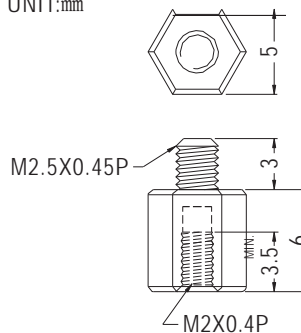

- MATERIAL: NYLON 66 (UL)
- FLAME CLASS: 94V-2/94V-0
- COLOR: NATURAL/BLACK
- UNIT: mm