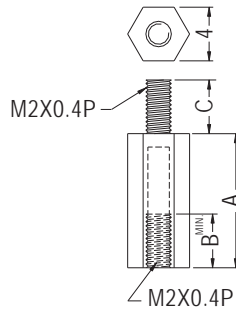

THREADED SPACER

- ◆ MATERIAL: NYLON 66 (UL)
- ◆ FLAME CLASS: 94V-2/94V-0
- ◆ COLOR: NATURAL/BLACK
- ◆ UNIT: mm

PARTNO	A	B	C	PACKAGE
TP2-5	5.0	3.0	5.0	1000
TP2-5.5	5.5	3.0		
TP2-6	6.0	4.0		
TP2-6.5	6.5	4.0		
TP2-7	7.0	4.0		
TP2-8	8.0	5.0		
TP2-10	10.0	5.0		
TP2-14	14.0	5.0		
TP2-15	15.0	5.0		
TP2-21	21.0	5.0		
TP2-28	28.0	5.0		

PARTNO	A	B	C	PACKAGE
TP2-5S	5.0	3.0	4.0	1000
TP2-6.5S	6.5	4.0		
TP2-8S	8.0	4.0		
TP2-10S	10.0	4.0		
TP2-15S	15.0	4.0		

THREADED SPACER

- ◆ MATERIAL: NYLON 66 (UL)
- ◆ FLAME CLASS: 94V-2/94V-0
- ◆ COLOR: NATURAL/BLACK
- ◆ UNIT: mm

PARTNO	A	B	PACKAGE
TP2.5-5	5.0	3.0	1000
TP2.5-6	6.0	4.0	
TP2.5-7	7.0	5.0	
TP2.5-8	8.0	5.0	
TP2.5-9	9.0	5.0	
TP2.5-10	10.0	5.0	
TP2.5-11	11.0	5.0	
TP2.5-12	12.0	5.0	
TP2.5-13	13.0	5.0	
TP2.5-14	14.0	5.0	
TP2.5-15	15.0	5.0	
TP2.5-16	16.0	5.0	