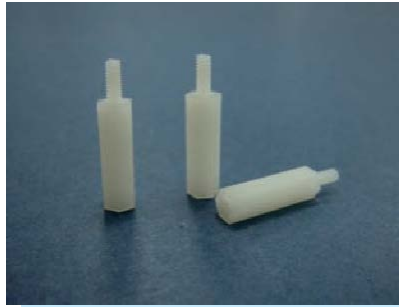

THREADED SPACER

- ◆ MATERIAL: NYLON 66 (UL)
- ◆ FLAME CLASS: 94V-2/94V-0
- ◆ COLOR: NATURAL/BLACK
- ◆ UNIT: mm

PARTNO	A	B	C	PACKAGE
TP2-5	5.0	3.0	5.0	1000
TP2-5.5	5.5	3.0		
TP2-6	6.0	4.0		
TP2-6.5	6.5	4.0		
TP2-7	7.0	4.0		
TP2-8	8.0	5.0		
TP2-10	10.0	5.0		
TP2-14	14.0	5.0		
TP2-15	15.0	5.0		
TP2-21	21.0	5.0		
TP2-28	28.0	5.0		

PARTNO	A	B	C	PACKAGE
TP2-5S	5.0	3.0	4.0	1000
TP2-6.5S	6.5	4.0		
TP2-8S	8.0	4.0		
TP2-10S	10.0	4.0		
TP2-15S	15.0	4.0		

THREADED SPACER

- ◆ MATERIAL: NYLON 66 (UL)
- ◆ FLAME CLASS: 94V-2/94V-0
- ◆ COLOR: NATURAL/BLACK
- ◆ UNIT: mm

PARTNO	A	B	PACKAGE
TP2.5-5	5.0	3.0	1000
TP2.5-6	6.0	4.0	
TP2.5-7	7.0	5.0	
TP2.5-8	8.0	5.0	
TP2.5-9	9.0	5.0	
TP2.5-10	10.0	5.0	
TP2.5-11	11.0	5.0	
TP2.5-12	12.0	5.0	
TP2.5-13	13.0	5.0	
TP2.5-14	14.0	5.0	
TP2.5-15	15.0	5.0	
TP2.5-16	16.0	5.0	

THREADED SPACER

- ◆ MATERIAL: NYLON 66 (UL)
- ◆ FLAME CLASS: 94V-2/94V-0
- ◆ COLOR: NATURAL/BLACK
- ◆ UNIT: mm

PARTNO	PACKAGE
TP2.5-2-6	1000