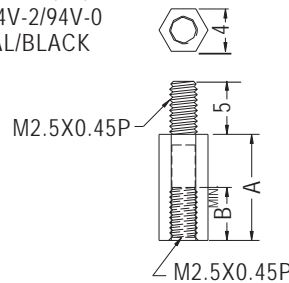

THREADED SPACER

- ◆ MATERIAL: NYLON 66 (UL)
- ◆ FLAME CLASS: 94V-2/94V-0
- ◆ COLOR: NATURAL/BLACK
- ◆ UNIT: mm

PARTNO	A	B	C	PACKAGE
TP2-5	5.0	3.0	5.0	1000
TP2-5.5	5.5	3.0		
TP2-6	6.0	4.0		
TP2-6.5	6.5	4.0		
TP2-7	7.0	4.0		
TP2-8	8.0	5.0		
TP2-10	10.0	5.0		
TP2-14	14.0	5.0		
TP2-15	15.0	5.0		
TP2-21	21.0	5.0		
TP2-28	28.0	5.0		

PARTNO	A	B	C	PACKAGE
TP2-5S	5.0	3.0	4.0	1000
TP2-6.5S	6.5	4.0		
TP2-8S	8.0	4.0		
TP2-10S	10.0	4.0		
TP2-15S	15.0	4.0		

THREADED SPACER

- ◆ MATERIAL: NYLON 66 (UL)
- ◆ FLAME CLASS: 94V-2/94V-0
- ◆ COLOR: NATURAL/BLACK
- ◆ UNIT: mm

PARTNO	A	B	PACKAGE
TP2.5-5	5.0	3.0	1000
TP2.5-6	6.0	4.0	
TP2.5-7	7.0	5.0	
TP2.5-8	8.0	5.0	
TP2.5-9	9.0	5.0	
TP2.5-10	10.0	5.0	
TP2.5-11	11.0	5.0	
TP2.5-12	12.0	5.0	
TP2.5-13	13.0	5.0	
TP2.5-14	14.0	5.0	
TP2.5-15	15.0	5.0	
TP2.5-16	16.0	5.0	

THREADED SPACER

- ◆ MATERIAL: NYLON 66 (UL)
- ◆ FLAME CLASS: 94V-2/94V-0
- ◆ COLOR: NATURAL/BLACK
- ◆ UNIT: mm

PARTNO	PACKAGE
TP2.5-2-6	1000