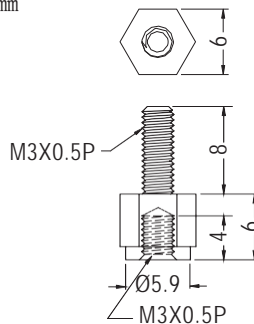

THREADED SPACER

- ◆ MATERIAL: NYLON 66 (UL)
- ◆ FLAME CLASS: 94V-2/94V-0
- ◆ COLOR: NATURAL/BLACK
- ◆ UNIT: mm

PARTNO	A	B	PACKAGE
TP2.6-4	4.0	2.0	1000
TP2.6-5	5.0	3.0	
TP2.6-6	6.0	4.0	
TP2.6-7	7.0	5.0	
TP2.6-8	8.0		
TP2.6-9	9.0		
TP2.6-10	10.0		
TP2.6-11	11.0		
TP2.6-12	12.0		
TP2.6-13	13.0		
TP2.6-14	14.0		
TP2.6-15	15.0		
TP2.6-16	16.0		

PARTNO	A	B	PACKAGE
TP2.6-17	17.0	5.5	1000
TP2.6-18	18.0		
TP2.6-19	19.0		
TP2.6-20	20.0		
TP2.6-21	21.0		
TP2.6-22	22.0		
TP2.6-23	23.0		
TP2.6-24	24.0		
TP2.6-25	25.0		
TP2.6-26	26.0		
TP2.6-27	27.0		
TP2.6-28	28.0		

THREADED SPACER

- ◆ MATERIAL: NYLON 66 (UL)
- ◆ FLAME CLASS: 94V-2/94V-0
- ◆ COLOR: NATURAL/BLACK
- ◆ UNIT: mm

PART NO	PACKAGE
TP3-2.5-6	1000

THREADED SPACER

- ◆ MATERIAL: NYLON 66 (UL)
- ◆ FLAME CLASS: 94V-2/94V-0
- ◆ COLOR: NATURAL/BLACK
- ◆ UNIT: mm