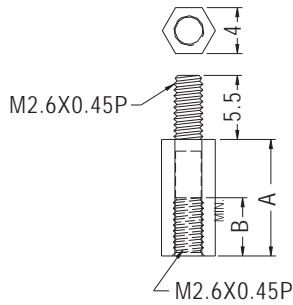

THREADED SPACER

- ◆ MATERIAL: NYLON 66 (UL)
- ◆ FLAME CLASS: 94V-2/94V-0
- ◆ COLOR: NATURAL/BLACK
- ◆ UNIT: mm

PARTNO	A	B	PACKAGE
TP2.6-4	4.0	2.0	1000
TP2.6-5	5.0	3.0	
TP2.6-6	6.0	4.0	
TP2.6-7	7.0	5.0	
TP2.6-8	8.0		
TP2.6-9	9.0		
TP2.6-10	10.0		
TP2.6-11	11.0		
TP2.6-12	12.0		
TP2.6-13	13.0		
TP2.6-14	14.0		
TP2.6-15	15.0		
TP2.6-16	16.0		

PARTNO	A	B	PACKAGE
TP2.6-17	17.0	5.5	1000
TP2.6-18	18.0		
TP2.6-19	19.0		
TP2.6-20	20.0		
TP2.6-21	21.0		
TP2.6-22	22.0		
TP2.6-23	23.0		
TP2.6-24	24.0		
TP2.6-25	25.0		
TP2.6-26	26.0		
TP2.6-27	27.0		
TP2.6-28	28.0		

THREADED SPACER

- ◆ MATERIAL: NYLON 66 (UL)
- ◆ FLAME CLASS: 94V-2/94V-0
- ◆ COLOR: NATURAL/BLACK
- ◆ UNIT: mm

PART NO	PACKAGE
TP3-2.5-6	1000

THREADED SPACER

- ◆ MATERIAL: NYLON 66 (UL)
- ◆ FLAME CLASS: 94V-2/94V-0
- ◆ COLOR: NATURAL/BLACK
- ◆ UNIT: mm