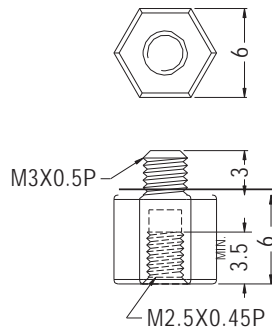

THREADED SPACER

- ◆ MATERIAL: NYLON 66 (UL)
- ◆ FLAME CLASS: 94V-2/94V-0
- ◆ COLOR: NATURAL/BLACK
- ◆ UNIT: mm

PARTNO	A	B	PACKAGE
TP2.6-4	4.0	2.0	1000
TP2.6-5	5.0	3.0	
TP2.6-6	6.0	4.0	
TP2.6-7	7.0	5.0	
TP2.6-8	8.0		
TP2.6-9	9.0		
TP2.6-10	10.0		
TP2.6-11	11.0		
TP2.6-12	12.0		
TP2.6-13	13.0		
TP2.6-14	14.0		
TP2.6-15	15.0		
TP2.6-16	16.0		

PARTNO	A	B	PACKAGE
TP2.6-17	17.0	5.5	1000
TP2.6-18	18.0		
TP2.6-19	19.0		
TP2.6-20	20.0		
TP2.6-21	21.0		
TP2.6-22	22.0		
TP2.6-23	23.0		
TP2.6-24	24.0		
TP2.6-25	25.0		
TP2.6-26	26.0		
TP2.6-27	27.0		
TP2.6-28	28.0		

THREADED SPACER

- ◆ MATERIAL: NYLON 66 (UL)
- ◆ FLAME CLASS: 94V-2/94V-0
- ◆ COLOR: NATURAL/BLACK
- ◆ UNIT: mm

PART NO	PACKAGE
TP3-2.5-6	1000

THREADED SPACER

- ◆ MATERIAL: NYLON 66 (UL)
- ◆ FLAME CLASS: 94V-2/94V-0
- ◆ COLOR: NATURAL/BLACK
- ◆ UNIT: mm