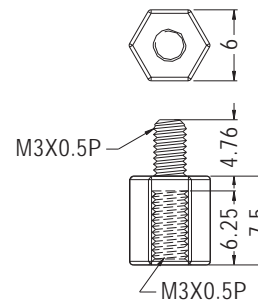

PART NO	PACKAGE
TP3-7.5	1000