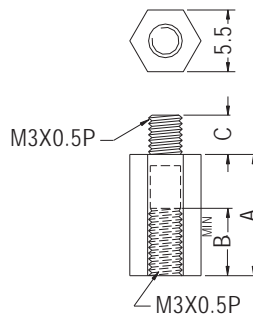

THREADED SPACER

- ◆ MATERIAL: NYLON 66 (UL)
- ◆ FLAME CLASS: 94V-2/94V-0
- ◆ COLOR: NATURAL/BLACK
- ◆ UNIT: mm

- ◆ MATERIAL: NYLON 66 (UL)
- ◆ FLAME CLASS: 94V-2/94V-0
- ◆ COLOR: NATURAL/BLACK/WHITE
- ◆ UNIT: mm

PART NO	PACKAGE
TP-32.7L	1000

PART NO	A	B	PACKAGE
TP-4	4.0	3.0	1000
TP-5	5.0	3.0	
TP-6	6.0	4.0	
TP-7	7.0	5.0	
TP-7.5	7.5	5.0	
TP-8	8.0	6.0	
TP-8.5	8.5	6.0	
TP-9	9.0	6.0	
TP-10	10.0	6.0	
TP-10.5	10.5	6.0	
TP-11	11.0	6.0	
TP-12A	12.0	6.0	
TP-12	12.7	6.0	

PART NO	A	B	PACKAGE
TP-13	13.0	6.0	1000
TP-14	14.0	6.0	
TP-15	15.0	6.0	
TP-15.5	15.5	6.0	
TP-16	16.0	6.0	
TP-16.5	16.5	6.0	
TP-17	17.0	6.0	
TP-18	18.0	6.0	
TP-18.5	18.5	6.0	
TP-19	19.0	6.0	
TP-20	20.0	8.0	
TP-21	21.0	6.0	
TP-22	22.0	6.0	
TP-24.5	24.5	6.0	
TP-25	25.0	6.0	
TP-27	27.0	6.0	
TP-28	28.0	6.0	
TP-28.5	28.5	6.0	
TP-30	30.0	8.0	
TP-33	33.0	6.0	
TP-34.5	34.5	6.0	
TP-35	35.0	6.0	
TP-36	36.0	6.0	
TP-40	40.0	6.0	
TP-45	45.0	6.0	
TP-53.5	53.5	6.0	
TP-55.5	55.5	8.0	

THREADED SPACER

- ◆ MATERIAL: NYLON 66 (UL)
- ◆ FLAME CLASS: 94V-2/94V-0
- ◆ COLOR: NATURAL/BLACK
- ◆ UNIT: mm

PART NO	A	B	C	PACKAGE
TP-5S	5.0	4.0	3.5	1000
TP-5SM	5.0	4.0	5.0	
TP-6S	6.0	4.0	5.0	
TP-7-4	7.0	5.0	4.0	
TP-9-4	9.0	6.0	4.0	
TP-10.8	10.8	6.0	3.5	
TP-11.2	11.2	6.0	3.5	
TP-16S	16.0	6.0	4.0	
TP-18S	18.0	6.0	5.0	
TP-20S	20.0	8.0	5.0	