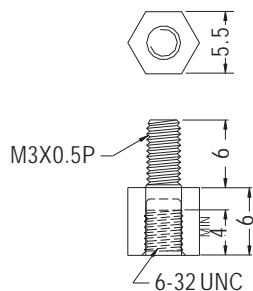

PART NO	PACKAGE
TP-32.7L	1000

PART NO	A	B	PACKAGE
TP-4	4.0	3.0	1000
TP-5	5.0	3.0	
TP-6	6.0	4.0	
TP-7	7.0	5.0	
TP-7.5	7.5	5.0	
TP-8	8.0	6.0	
TP-8.5	8.5	6.0	
TP-9	9.0	6.0	
TP-10	10.0	6.0	
TP-10.5	10.5	6.0	
TP-11	11.0	6.0	
TP-12A	12.0	6.0	
TP-12	12.7	6.0	

PART NO	A	B	PACKAGE
TP-13	13.0	6.0	1000
TP-14	14.0	6.0	
TP-15	15.0	6.0	
TP-15.5	15.5	6.0	
TP-16	16.0	6.0	
TP-16.5	16.5	6.0	
TP-17	17.0	6.0	
TP-18	18.0	6.0	
TP-18.5	18.5	6.0	
TP-19	19.0	6.0	
TP-20	20.0	8.0	
TP-21	21.0	6.0	
TP-22	22.0	6.0	
TP-24.5	24.5	6.0	
TP-25	25.0	6.0	
TP-27	27.0	6.0	
TP-28	28.0	6.0	
TP-28.5	28.5	6.0	
TP-30	30.0	8.0	
TP-33	33.0	6.0	
TP-34.5	34.5	6.0	
TP-35	35.0	6.0	
TP-36	36.0	6.0	
TP-40	40.0	6.0	
TP-45	45.0	6.0	
TP-53.5	53.5	6.0	
TP-55.5	55.5	8.0	

THREADED SPACER

- ◆ MATERIAL: NYLON 66 (UL)
- ◆ FLAME CLASS: 94V-2/94V-0
- ◆ COLOR: NATURAL/BLACK
- ◆ UNIT: mm

PART NO	A	B	C	PACKAGE
TP-5S	5.0	4.0	3.5	1000
TP-5SM	5.0	4.0	5.0	
TP-6S	6.0	4.0	5.0	
TP-7-4	7.0	5.0	4.0	
TP-9-4	9.0	6.0	4.0	
TP-10.8	10.8	6.0	3.5	
TP-11.2	11.2	6.0	3.5	
TP-16S	16.0	6.0	4.0	
TP-18S	18.0	6.0	5.0	
TP-20S	20.0	8.0	5.0	