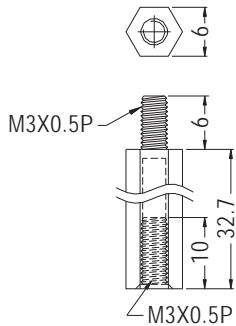

THREADED SPACER

- ◆ MATERIAL: NYLON 66 (UL)
- ◆ FLAME CLASS: 94V-2/94V-0
- ◆ COLOR: NATURAL/BLACK
- ◆ UNIT: mm

- ◆ MATERIAL: NYLON 66 (UL)
- ◆ FLAME CLASS: 94V-2/94V-0
- ◆ COLOR: NATURAL/BLACK/WHITE
- ◆ UNIT: mm

PART NO	PACKAGE
TP-32.7L	1000

PART NO	A	B	PACKAGE
TP-4	4.0	3.0	1000
TP-5	5.0	3.0	
TP-6	6.0	4.0	
TP-7	7.0	5.0	
TP-7.5	7.5	5.0	
TP-8	8.0	6.0	
TP-8.5	8.5	6.0	
TP-9	9.0	6.0	
TP-10	10.0	6.0	
TP-10.5	10.5	6.0	
TP-11	11.0	6.0	
TP-12A	12.0	6.0	
TP-12	12.7	6.0	

PART NO	A	B	PACKAGE
TP-13	13.0	6.0	1000
TP-14	14.0	6.0	
TP-15	15.0	6.0	
TP-15.5	15.5	6.0	
TP-16	16.0	6.0	
TP-16.5	16.5	6.0	
TP-17	17.0	6.0	
TP-18	18.0	6.0	
TP-18.5	18.5	6.0	
TP-19	19.0	6.0	
TP-20	20.0	8.0	
TP-21	21.0	6.0	
TP-22	22.0	6.0	
TP-24.5	24.5	6.0	
TP-25	25.0	6.0	
TP-27	27.0	6.0	
TP-28	28.0	6.0	
TP-28.5	28.5	6.0	
TP-30	30.0	8.0	
TP-33	33.0	6.0	
TP-34.5	34.5	6.0	
TP-35	35.0	6.0	
TP-36	36.0	6.0	
TP-40	40.0	6.0	
TP-45	45.0	6.0	
TP-53.5	53.5	6.0	
TP-55.5	55.5	8.0	

THREADED SPACER

- ◆ MATERIAL: NYLON 66 (UL)
- ◆ FLAME CLASS: 94V-2/94V-0
- ◆ COLOR: NATURAL/BLACK
- ◆ UNIT: mm

PART NO	A	B	C	PACKAGE
TP-5S	5.0	4.0	3.5	1000
TP-5SM	5.0	4.0	5.0	
TP-6S	6.0	4.0	5.0	
TP-7-4	7.0	5.0	4.0	
TP-9-4	9.0	6.0	4.0	
TP-10.8	10.8	6.0	3.5	
TP-11.2	11.2	6.0	3.5	
TP-16S	16.0	6.0	4.0	
TP-18S	18.0	6.0	5.0	
TP-20S	20.0	8.0	5.0	