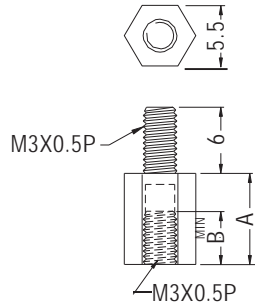

THREADED SPACER

- ◆ MATERIAL: NYLON 66 (UL)
- ◆ FLAME CLASS: 94V-2/94V-0
- ◆ COLOR: NATURAL/BLACK
- ◆ UNIT: mm

- ◆ MATERIAL: NYLON 66 (UL)
- ◆ FLAME CLASS: 94V-2/94V-0
- ◆ COLOR: NATURAL/BLACK/WHITE
- ◆ UNIT: mm

PART NO	PACKAGE
TP-32.7L	1000

PART NO	A	B	PACKAGE
TP-4	4.0	3.0	1000
TP-5	5.0	3.0	
TP-6	6.0	4.0	
TP-7	7.0	5.0	
TP-7.5	7.5	5.0	
TP-8	8.0	6.0	
TP-8.5	8.5	6.0	
TP-9	9.0	6.0	
TP-10	10.0	6.0	
TP-10.5	10.5	6.0	
TP-11	11.0	6.0	
TP-12A	12.0	6.0	
TP-12	12.7	6.0	

PART NO	A	B	PACKAGE
TP-13	13.0	6.0	1000
TP-14	14.0	6.0	
TP-15	15.0	6.0	
TP-15.5	15.5	6.0	
TP-16	16.0	6.0	
TP-16.5	16.5	6.0	
TP-17	17.0	6.0	
TP-18	18.0	6.0	
TP-18.5	18.5	6.0	
TP-19	19.0	6.0	
TP-20	20.0	8.0	
TP-21	21.0	6.0	
TP-22	22.0	6.0	
TP-24.5	24.5	6.0	
TP-25	25.0	6.0	
TP-27	27.0	6.0	
TP-28	28.0	6.0	
TP-28.5	28.5	6.0	
TP-30	30.0	8.0	
TP-33	33.0	6.0	
TP-34.5	34.5	6.0	
TP-35	35.0	6.0	
TP-36	36.0	6.0	
TP-40	40.0	6.0	
TP-45	45.0	6.0	
TP-53.5	53.5	6.0	
TP-55.5	55.5	8.0	

THREADED SPACER

- ◆ MATERIAL: NYLON 66 (UL)
- ◆ FLAME CLASS: 94V-2/94V-0
- ◆ COLOR: NATURAL/BLACK
- ◆ UNIT: mm

PART NO	A	B	C	PACKAGE
TP-5S	5.0	4.0	3.5	1000
TP-5SM	5.0	4.0	5.0	
TP-6S	6.0	4.0	5.0	
TP-7-4	7.0	5.0	4.0	
TP-9-4	9.0	6.0	4.0	
TP-10.8	10.8	6.0	3.5	
TP-11.2	11.2	6.0	3.5	
TP-16S	16.0	6.0	4.0	
TP-18S	18.0	6.0	5.0	
TP-20S	20.0	8.0	5.0	