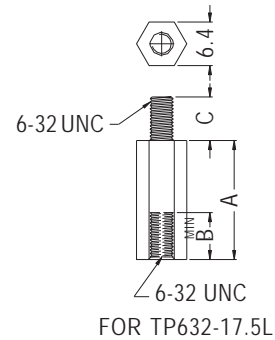

# THREADED SPACER

- ◆ MATERIAL: NYLON 66 (UL)
- ◆ FLAME CLASS: 94V-2/94V-0
- ◆ COLOR: NATURAL/BLACK
- ◆ UNIT: mm

| PARTNO        | A    | B   | PACKAGE |
|---------------|------|-----|---------|
| TP440-6.4     | 6.4  | 4.0 | 1000    |
| TP440-6.4-4.8 | 6.4  | 4.8 |         |
| TP440-7       | 7.0  | 4.0 |         |
| TP440-9.5     | 9.5  | 6.0 |         |
| TP440-12.7    | 12.7 | 6.0 |         |
| TP440-15.9    | 15.9 | 6.0 |         |
| TP440-19.1    | 19.1 | 6.0 |         |
| TP440-28.7    | 28.7 | 6.0 |         |

# THREADED SPACER

- ◆ MATERIAL: NYLON 66 (UL)
- ◆ FLAME CLASS: 94V-2/94V-0
- ◆ COLOR: NATURAL/BLACK
- ◆ UNIT: mm

| PARTNO     | PACKAGE |
|------------|---------|
| TP632-M310 | 1000    |

# THREADED SPACER

- ◆ MATERIAL: NYLON 66 (UL)
- ◆ FLAME CLASS: 94V-2/94V-0
- ◆ COLOR: NATURAL/BLACK
- ◆ UNIT: mm

| PARTNO      | A    | B   | C   | PACKAGE |     |
|-------------|------|-----|-----|---------|-----|
| TP632-5     | 5.0  | 3.0 | 6.0 | 1000    |     |
| TP632-5.5   | 5.5  | 3.5 |     |         |     |
| TP632-6     | 6.0  | 4.0 |     |         |     |
| TP632-6.3   | 6.3  | 4.0 |     |         |     |
| TP632-8     | 8.0  | 6.0 |     |         |     |
| TP632-9     | 9.0  | 6.0 |     |         |     |
| TP632-10    | 10.0 | 6.0 |     |         |     |
| TP632-11    | 11.0 | 6.0 |     |         |     |
| TP632-12    | 12.0 | 6.0 |     |         |     |
| TP632-12.7  | 12.7 | 6.0 |     |         |     |
| TP632-15.9  | 15.9 | 6.0 |     |         |     |
| TP632-17.5L | 17.5 | 6.4 |     |         | 6.4 |
| TP632-19.1  | 19.1 | 6.0 |     |         | 6.0 |
| TP632-25.4  | 25.4 | 6.0 |     |         |     |
| TP632-28.6  | 28.6 | 9.5 |     |         |     |
| TP632-31.8  | 31.8 | 6.0 |     |         |     |
| TP632-51    | 51.0 | 6.0 |     |         |     |