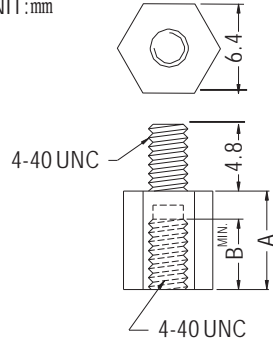

# THREADED SPACER

- ◆ MATERIAL: NYLON 66 (UL)
- ◆ FLAME CLASS: 94V-2/94V-0
- ◆ COLOR: NATURAL/BLACK
- ◆ UNIT: mm

| PARTNO        | A    | B   | PACKAGE |
|---------------|------|-----|---------|
| TP440-6.4     | 6.4  | 4.0 | 1000    |
| TP440-6.4-4.8 | 6.4  | 4.8 |         |
| TP440-7       | 7.0  | 4.0 |         |
| TP440-9.5     | 9.5  | 6.0 |         |
| TP440-12.7    | 12.7 | 6.0 |         |
| TP440-15.9    | 15.9 | 6.0 |         |
| TP440-19.1    | 19.1 | 6.0 |         |
| TP440-28.7    | 28.7 | 6.0 |         |

# THREADED SPACER

- ◆ MATERIAL: NYLON 66 (UL)
- ◆ FLAME CLASS: 94V-2/94V-0
- ◆ COLOR: NATURAL/BLACK
- ◆ UNIT: mm

| PARTNO     | PACKAGE |
|------------|---------|
| TP632-M310 | 1000    |

# THREADED SPACER

- ◆ MATERIAL: NYLON 66 (UL)
- ◆ FLAME CLASS: 94V-2/94V-0
- ◆ COLOR: NATURAL/BLACK
- ◆ UNIT: mm

| PARTNO      | A    | B   | C   | PACKAGE |     |
|-------------|------|-----|-----|---------|-----|
| TP632-5     | 5.0  | 3.0 | 6.0 | 1000    |     |
| TP632-5.5   | 5.5  | 3.5 |     |         |     |
| TP632-6     | 6.0  | 4.0 |     |         |     |
| TP632-6.3   | 6.3  | 4.0 |     |         |     |
| TP632-8     | 8.0  | 6.0 |     |         |     |
| TP632-9     | 9.0  | 6.0 |     |         |     |
| TP632-10    | 10.0 | 6.0 |     |         |     |
| TP632-11    | 11.0 | 6.0 |     |         |     |
| TP632-12    | 12.0 | 6.0 |     |         |     |
| TP632-12.7  | 12.7 | 6.0 |     |         |     |
| TP632-15.9  | 15.9 | 6.0 |     |         |     |
| TP632-17.5L | 17.5 | 6.4 |     |         | 6.4 |
| TP632-19.1  | 19.1 | 6.0 |     |         | 6.0 |
| TP632-25.4  | 25.4 | 6.0 |     |         |     |
| TP632-28.6  | 28.6 | 9.5 |     |         |     |
| TP632-31.8  | 31.8 | 6.0 |     |         |     |
| TP632-51    | 51.0 | 6.0 |     |         |     |