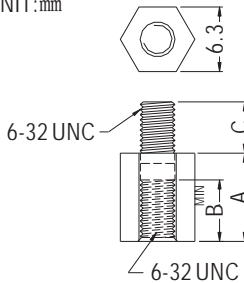

# THREADED SPACER

- ◆ MATERIAL: NYLON 66 (UL)
- ◆ FLAME CLASS: 94V-2/94V-0
- ◆ COLOR: NATURAL/BLACK
- ◆ UNIT: mm

| PARTNO        | A    | B   | PACKAGE |
|---------------|------|-----|---------|
| TP440-6.4     | 6.4  | 4.0 | 1000    |
| TP440-6.4-4.8 | 6.4  | 4.8 |         |
| TP440-7       | 7.0  | 4.0 |         |
| TP440-9.5     | 9.5  | 6.0 |         |
| TP440-12.7    | 12.7 | 6.0 |         |
| TP440-15.9    | 15.9 | 6.0 |         |
| TP440-19.1    | 19.1 | 6.0 |         |
| TP440-28.7    | 28.7 | 6.0 |         |

# THREADED SPACER

- ◆ MATERIAL: NYLON 66 (UL)
- ◆ FLAME CLASS: 94V-2/94V-0
- ◆ COLOR: NATURAL/BLACK
- ◆ UNIT: mm

| PARTNO     | PACKAGE |
|------------|---------|
| TP632-M310 | 1000    |

# THREADED SPACER

- ◆ MATERIAL: NYLON 66 (UL)
- ◆ FLAME CLASS: 94V-2/94V-0
- ◆ COLOR: NATURAL/BLACK
- ◆ UNIT: mm

| PARTNO      | A    | B   | C   | PACKAGE |     |
|-------------|------|-----|-----|---------|-----|
| TP632-5     | 5.0  | 3.0 | 6.0 | 1000    |     |
| TP632-5.5   | 5.5  | 3.5 |     |         |     |
| TP632-6     | 6.0  | 4.0 |     |         |     |
| TP632-6.3   | 6.3  | 4.0 |     |         |     |
| TP632-8     | 8.0  | 6.0 |     |         |     |
| TP632-9     | 9.0  | 6.0 |     |         |     |
| TP632-10    | 10.0 | 6.0 |     |         |     |
| TP632-11    | 11.0 | 6.0 |     |         |     |
| TP632-12    | 12.0 | 6.0 |     |         |     |
| TP632-12.7  | 12.7 | 6.0 |     |         |     |
| TP632-15.9  | 15.9 | 6.0 |     |         |     |
| TP632-17.5L | 17.5 | 6.4 |     |         | 6.4 |
| TP632-19.1  | 19.1 | 6.0 |     |         | 6.0 |
| TP632-25.4  | 25.4 | 6.0 |     |         |     |
| TP632-28.6  | 28.6 | 9.5 |     |         |     |
| TP632-31.8  | 31.8 | 6.0 |     |         |     |
| TP632-51    | 51.0 | 6.0 |     |         |     |