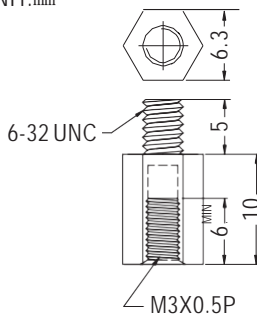

# THREADED SPACER

- ◆ MATERIAL: NYLON 66 (UL)
- ◆ FLAME CLASS: 94V-2/94V-0
- ◆ COLOR: NATURAL/BLACK
- ◆ UNIT: mm

| PARTNO        | A    | B   | PACKAGE |
|---------------|------|-----|---------|
| TP440-6.4     | 6.4  | 4.0 | 1000    |
| TP440-6.4-4.8 | 6.4  | 4.8 |         |
| TP440-7       | 7.0  | 4.0 |         |
| TP440-9.5     | 9.5  | 6.0 |         |
| TP440-12.7    | 12.7 | 6.0 |         |
| TP440-15.9    | 15.9 | 6.0 |         |
| TP440-19.1    | 19.1 | 6.0 |         |
| TP440-28.7    | 28.7 | 6.0 |         |

# THREADED SPACER

- ◆ MATERIAL: NYLON 66 (UL)
- ◆ FLAME CLASS: 94V-2/94V-0
- ◆ COLOR: NATURAL/BLACK
- ◆ UNIT: mm

| PARTNO     | PACKAGE |
|------------|---------|
| TP632-M310 | 1000    |

# THREADED SPACER

- ◆ MATERIAL: NYLON 66 (UL)
- ◆ FLAME CLASS: 94V-2/94V-0
- ◆ COLOR: NATURAL/BLACK
- ◆ UNIT: mm

| PARTNO      | A    | B   | C   | PACKAGE |     |
|-------------|------|-----|-----|---------|-----|
| TP632-5     | 5.0  | 3.0 | 6.0 | 1000    |     |
| TP632-5.5   | 5.5  | 3.5 |     |         |     |
| TP632-6     | 6.0  | 4.0 |     |         |     |
| TP632-6.3   | 6.3  | 4.0 |     |         |     |
| TP632-8     | 8.0  | 6.0 |     |         |     |
| TP632-9     | 9.0  | 6.0 |     |         |     |
| TP632-10    | 10.0 | 6.0 |     |         |     |
| TP632-11    | 11.0 | 6.0 |     |         |     |
| TP632-12    | 12.0 | 6.0 |     |         |     |
| TP632-12.7  | 12.7 | 6.0 |     |         |     |
| TP632-15.9  | 15.9 | 6.0 |     |         |     |
| TP632-17.5L | 17.5 | 6.4 |     |         | 6.4 |
| TP632-19.1  | 19.1 | 6.0 |     |         | 6.0 |
| TP632-25.4  | 25.4 | 6.0 |     |         |     |
| TP632-28.6  | 28.6 | 9.5 |     |         |     |
| TP632-31.8  | 31.8 | 6.0 |     |         |     |
| TP632-51    | 51.0 | 6.0 |     |         |     |