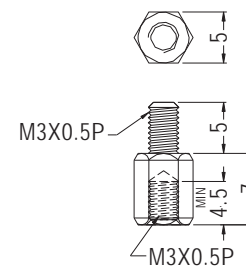

THREADED SPACER

- ◆ MATERIAL:BRASS
- ◆ UNIT:mm

PART NO	PACKAGE
TP-10BA	1000

THREADED SPACER

- ◆ MATERIAL:STEEL/SUS
- ◆ UNIT:mm

PART NO	A	B	C	MATERIAL	PACKAGE
TP-25ST	25.0	6.0	5.0	STEEL	500
TP-30SUS	30.0				
TP-18SUS	18.0	8.0	5.5	SUS	
TP-55SUS	54.9				

THREADED SPACER

- ◆ MATERIAL:STEEL
- ◆ UNIT:mm

PART NO	A	PACKAGE
TP3-45ST	51.0	500
TP3-45LST	52.0	

PART NO	A	PACKAGE
TPB3-20NI	20.0	500
TPB3-40NI	40.0	

PART NO	PACKAGE
TP3-9ST	1000

PART NO	PACKAGE
TPS3-7ST	1000