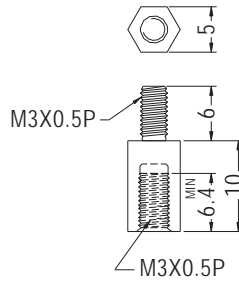

THREADED SPACER

- ◆ MATERIAL:BRASS
- ◆ UNIT:mm

PART NO	PACKAGE
TP-10BA	1000

THREADED SPACER

- ◆ MATERIAL:STEEL/SUS
- ◆ UNIT:mm

PART NO	A	B	C	MATERIAL	PACKAGE
TP-25ST	25.0	6.0	5.0	STEEL	500
TP-30SUS	30.0				
TP-18SUS	18.0	8.0	5.5	SUS	
TP-55SUS	54.9				

THREADED SPACER

- ◆ MATERIAL:STEEL
- ◆ UNIT:mm

PART NO	A	PACKAGE
TP3-45ST	51.0	500
TP3-45LST	52.0	

PART NO	A	PACKAGE
TPB3-20NI	20.0	500
TPB3-40NI	40.0	

PART NO	PACKAGE
TP3-9ST	1000

PART NO	PACKAGE
TPS3-7ST	1000