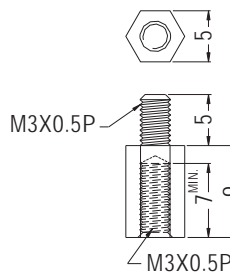

THREADED SPACER

- ◆ MATERIAL:BRASS
- ◆ UNIT:mm

PART NO	PACKAGE
TP-10BA	1000

THREADED SPACER

- ◆ MATERIAL:STEEL/SUS
- ◆ UNIT:mm

PART NO	A	B	C	MATERIAL	PACKAGE
TP-25ST	25.0	6.0	5.0	STEEL	500
TP-30SUS	30.0				
TP-18SUS	18.0	8.0	5.5	SUS	
TP-55SUS	54.9				

THREADED SPACER

- ◆ MATERIAL:STEEL
- ◆ UNIT:mm

PART NO	A	PACKAGE
TP3-45ST	51.0	500
TP3-45LST	52.0	

PART NO	A	PACKAGE
TPB3-20NI	20.0	500
TPB3-40NI	40.0	

PART NO	PACKAGE
TP3-9ST	1000

PART NO	PACKAGE
TPS3-7ST	1000