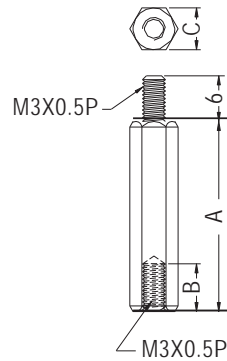

THREADED SPACER

- ◆ MATERIAL:BRASS
- ◆ UNIT:mm

PART NO	PACKAGE
TP-10BA	1000

THREADED SPACER

- ◆ MATERIAL:STEEL/SUS
- ◆ UNIT:mm

PART NO	A	B	C	MATERIAL	PACKAGE
TP-25ST	25.0	6.0	5.0	STEEL	500
TP-30SUS	30.0				
TP-18SUS	18.0	8.0	5.5	SUS	
TP-55SUS	54.9				

THREADED SPACER

- ◆ MATERIAL:STEEL
- ◆ UNIT:mm

PART NO	A	PACKAGE
TP3-45ST	51.0	500
TP3-45LST	52.0	

PART NO	A	PACKAGE
TPB3-20NI	20.0	500
TPB3-40NI	40.0	

PART NO	PACKAGE
TP3-9ST	1000

PART NO	PACKAGE
TPS3-7ST	1000