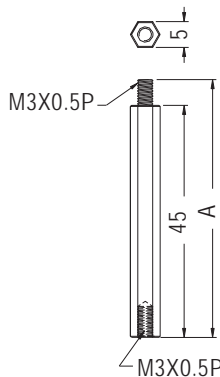

THREADED SPACER

- ◆ MATERIAL:BRASS
- ◆ UNIT:mm

PART NO	PACKAGE
TP-10BA	1000

THREADED SPACER

- ◆ MATERIAL:STEEL/SUS
- ◆ UNIT:mm

PART NO	A	B	C	MATERIAL	PACKAGE
TP-25ST	25.0	6.0	5.0	STEEL	500
TP-30SUS	30.0				
TP-18SUS	18.0	8.0	5.5	SUS	
TP-55SUS	54.9				

THREADED SPACER

- ◆ MATERIAL:STEEL
- ◆ UNIT:mm

PART NO	A	PACKAGE
TP3-45ST	51.0	500
TP3-45LST	52.0	

PART NO	A	PACKAGE
TPB3-20NI	20.0	500
TPB3-40NI	40.0	

PART NO	PACKAGE
TP3-9ST	1000

PART NO	PACKAGE
TPS3-7ST	1000