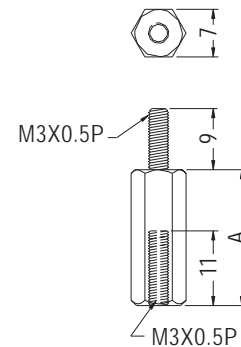

THREADED SPACER

- ◆ MATERIAL:BRASS
- ◆ UNIT:mm

PART NO	PACKAGE
TP-10BA	1000

THREADED SPACER

- ◆ MATERIAL:STEEL/SUS
- ◆ UNIT:mm

PART NO	A	B	C	MATERIAL	PACKAGE
TP-25ST	25.0	6.0	5.0	STEEL	500
TP-30SUS	30.0				
TP-18SUS	18.0	8.0	5.5	SUS	
TP-55SUS	54.9				

THREADED SPACER

- ◆ MATERIAL:STEEL
- ◆ UNIT:mm

PART NO	A	PACKAGE
TP3-45ST	51.0	500
TP3-45LST	52.0	

PART NO	A	PACKAGE
TPB3-20NI	20.0	500
TPB3-40NI	40.0	

PART NO	PACKAGE
TP3-9ST	1000

PART NO	PACKAGE
TPS3-7ST	1000