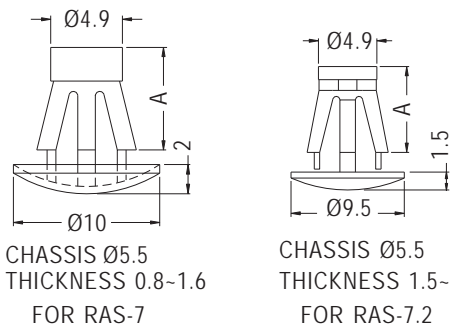

SPACER SUPPORT

- ◆ MATERIAL: NYLON 66 (UL)
- ◆ FLAME CLASS: 94V-2/94V-0
- ◆ COLOR: NATURAL/BLACK/GRAY
- ◆ UNIT: mm

CHASSIS Ø5.5
THICKNESS 1.2-1.8

CHASSIS Ø5.5
THICKNESS 1.2-1.8

FOR RAS-5

CHASSIS Ø5.5
THICKNESS 0.8-1.6

CHASSIS Ø5.5
THICKNESS 1.5-2.0

FOR RAS-7

PART NO	A	PACKAGE
RAS-5	5.4	1000
RAS-6	6.0	
RAS-7	7.0	
RAS-7.2	7.2	
RAS-8	8.0	
RAS-10	10.0	
RAS-12	12.0	
RAS-14	14.0	
RAS-18	18.0	
RAS-20	20.0	