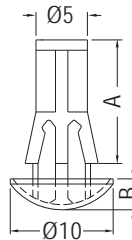

SPACER SUPPORT

- ◆ MATERIAL: NYLON 66 (UL)
- ◆ FLAME CLASS: 94V-2/94V-0
- ◆ COLOR: NATURAL/BLACK
- ◆ UNIT: mm

PART NO	A	PACKAGE
RAM-3	3.5	1000
RAM-5	5.0	
RAM-6	6.35	
RAM-7	7.0	
RAM-8	8.0	
RAM-8.5	8.5	

PART NO	A	PACKAGE
RAM-10	10.0	1000
RAM-12A	12.0	
RAM-12	12.7	
RAM-13.5	13.5	
RAM-14	14.0	
RAM-15	15.2	
RAM-16	15.9	
RAM-18	18.0	
RAM-19	19.0	
RAM-20	20.0	
RAM-22	21.7	500
RAM-24	24.0	
RAM-25	25.4	
RAM-30	30.0	

SPACER SUPPORT

- ◆ MATERIAL: NYLON 66 (UL)
- ◆ FLAME CLASS: 94V-2/94V-0
- ◆ COLOR: NATURAL/BLACK/WHITE
- ◆ UNIT: mm

CHASSIS Ø5.5
THICKNESS 1.6~2.5

PART NO	A	B	PACKAGE
RAML-11	11.0	3.0	1000
RAML-12	12.0	2.45	

SPACER SUPPORT

- ◆ MATERIAL: NYLON 66 (UL)
- ◆ FLAME CLASS: 94V-2/94V-0
- ◆ COLOR: NATURAL/BLACK/GRAY
- ◆ UNIT: mm

CHASSIS Ø5.5
THICKNESS 1.2-1.8

CHASSIS Ø5.5
THICKNESS 1.2-1.8

FOR RAS-5

CHASSIS Ø5.5
THICKNESS 0.8-1.6

CHASSIS Ø5.5
THICKNESS 1.5-2.0

FOR RAS-7

PART NO	A	PACKAGE
RAS-5	5.4	1000
RAS-6	6.0	
RAS-7	7.0	
RAS-7.2	7.2	
RAS-8	8.0	
RAS-10	10.0	
RAS-12	12.0	
RAS-14	14.0	
RAS-18	18.0	
RAS-20	20.0	