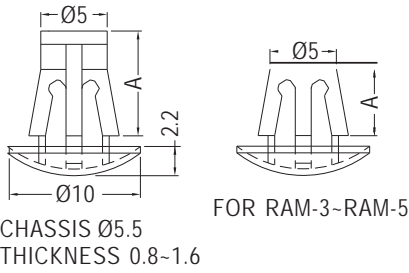

SPACER SUPPORT

- ◆ MATERIAL: NYLON 66 (UL)
- ◆ FLAME CLASS: 94V-2/94V-0
- ◆ COLOR: NATURAL/BLACK
- ◆ UNIT: mm

PART NO	A	PACKAGE
RAM-3	3.5	1000
RAM-5	5.0	
RAM-6	6.35	
RAM-7	7.0	
RAM-8	8.0	
RAM-8.5	8.5	

PART NO	A	PACKAGE
RAM-10	10.0	1000
RAM-12A	12.0	
RAM-12	12.7	
RAM-13.5	13.5	
RAM-14	14.0	
RAM-15	15.2	
RAM-16	15.9	
RAM-18	18.0	
RAM-19	19.0	
RAM-20	20.0	
RAM-22	21.7	500
RAM-24	24.0	
RAM-25	25.4	
RAM-30	30.0	

SPACER SUPPORT

- ◆ MATERIAL: NYLON 66 (UL)
- ◆ FLAME CLASS: 94V-2/94V-0
- ◆ COLOR: NATURAL/BLACK/WHITE
- ◆ UNIT: mm

CHASSIS Ø5.5
THICKNESS 1.6~2.5

PART NO	A	B	PACKAGE
RAML-11	11.0	3.0	1000
RAML-12	12.0	2.45	

CHASSIS Ø5.5
THICKNESS 1.5-2.0

FOR RAS-7

PART NO	A	PACKAGE
RAS-5	5.4	1000
RAS-6	6.0	
RAS-7	7.0	
RAS-7.2	7.2	
RAS-8	8.0	
RAS-10	10.0	
RAS-12	12.0	
RAS-14	14.0	
RAS-18	18.0	
RAS-20	20.0	