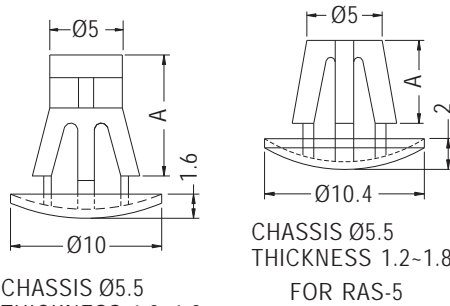

SPACER SUPPORT

- MATERIAL: NYLON 66 (UL)
- FLAME CLASS: 94V-2/94V-0
- COLOR: NATURAL/BLACK/GRAY
- UNIT: mm

CHASSIS Ø5.5
THICKNESS 1.2-1.8

CHASSIS Ø5.5
THICKNESS 1.2-1.8