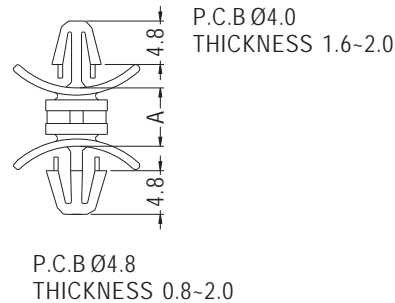

SPACER SUPPORT

- ◆ MATERIAL: NYLON 66 (UL)
- ◆ FLAME CLASS: 94V-2/94V-0
- ◆ COLOR: NATURAL/BLACK
- ◆ UNIT: mm

PARTNO	A	E	F	PACKAGE
LCEO-5	4.8	0.8-2.0	0.8-2.0	1000
LCEO-6	6.4			
LCEO-8	7.9			
LCEO-9	9.5			
LCEO-12	12.7			
LCEO-12L	11.9	1.2-2.3	1.2-2.3	
LCEO-15	15.9	0.8-2.0	0.8-2.0	
LCEO-19	19.0			
LCEO-22	22.2			

SPACER SUPPORT

- ◆ MATERIAL: NYLON 66 (UL)
- ◆ FLAME CLASS: 94V-2/94V-0
- ◆ COLOR: NATURAL/BLACK
- ◆ UNIT: mm

PARTNO	A	PACKAGE
LCBZ-4.8	4.8	1000
LCBZ-6.4	6.4	

SPACER SUPPORT

- ◆ MATERIAL: NYLON 66 (UL)
- ◆ FLAME CLASS: 94V-2/94V-0
- ◆ COLOR: NATURAL/BLACK
- ◆ UNIT: mm