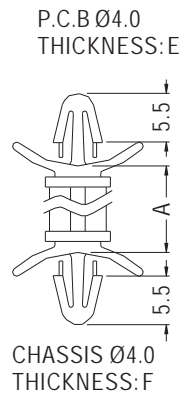

SPACER SUPPORT

- ◆ MATERIAL: NYLON 66 (UL)
- ◆ FLAME CLASS: 94V-2/94V-0
- ◆ COLOR: NATURAL/BLACK
- ◆ UNIT: mm

PARTNO	A	E	F	PACKAGE
LCEO-5	4.8	0.8-2.0	0.8-2.0	1000
LCEO-6	6.4			
LCEO-8	7.9			
LCEO-9	9.5			
LCEO-12	12.7			
LCEO-12L	11.9	1.2-2.3	1.2-2.3	
LCEO-15	15.9	0.8-2.0	0.8-2.0	
LCEO-19	19.0			
LCEO-22	22.2			

SPACER SUPPORT

- ◆ MATERIAL: NYLON 66 (UL)
- ◆ FLAME CLASS: 94V-2/94V-0
- ◆ COLOR: NATURAL/BLACK
- ◆ UNIT: mm

PARTNO	A	PACKAGE
LCBZ-4.8	4.8	1000
LCBZ-6.4	6.4	

SPACER SUPPORT

- ◆ MATERIAL: NYLON 66 (UL)
- ◆ FLAME CLASS: 94V-2/94V-0
- ◆ COLOR: NATURAL/BLACK
- ◆ UNIT: mm