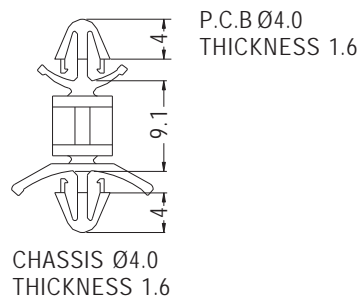

PARTNO	PACKAGE
LCBJ-9	1000