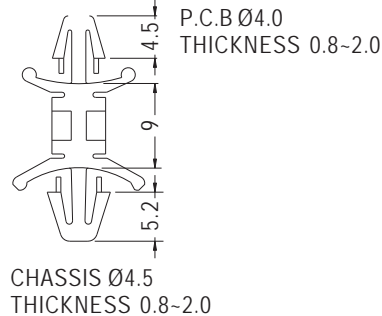

SPACER SUPPORT

- ◆ MATERIAL: NYLON 66 (UL)
- ◆ FLAME CLASS: 94V-2/94V-0
- ◆ COLOR: NATURAL/BLACK
- ◆ UNIT: mm

PARTNO	A	E	F	PACKAGE
LCEO-5	4.8	0.8-2.0	0.8-2.0	1000
LCEO-6	6.4			
LCEO-8	7.9			
LCEO-9	9.5			
LCEO-12	12.7			
LCEO-12L	11.9	1.2-2.3	1.2-2.3	
LCEO-15	15.9	0.8-2.0	0.8-2.0	
LCEO-19	19.0			
LCEO-22	22.2			

SPACER SUPPORT

- ◆ MATERIAL: NYLON 66 (UL)
- ◆ FLAME CLASS: 94V-2/94V-0
- ◆ COLOR: NATURAL/BLACK
- ◆ UNIT: mm

PARTNO	A	PACKAGE
LCBZ-4.8	4.8	1000
LCBZ-6.4	6.4	

SPACER SUPPORT

- ◆ MATERIAL: NYLON 66 (UL)
- ◆ FLAME CLASS: 94V-2/94V-0
- ◆ COLOR: NATURAL/BLACK
- ◆ UNIT: mm