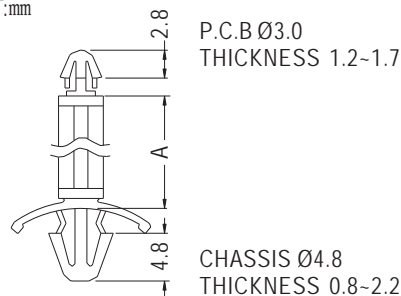

PART NO	A	PACKAGE
LCBT-3	3.2	1000
LCBT-5	4.8	
LCBT-6	6.3	
LCBT-8	8.0	
LCBT-10	10.0	
LCBT-12	12.0	
LCBT-14	14.0	
LCBT-16	16.0	
LCBT-18	18.0	
LCBT-25	25.0