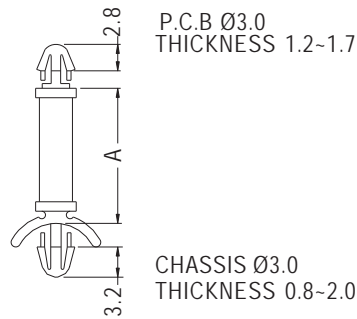

# SPACER SUPPORT

- ◆ MATERIAL: NYLON 66 (UL)
- ◆ FLAME CLASS: 94V-2/94V-0
- ◆ COLOR: NATURAL/BLACK
- ◆ UNIT: mm

PART NO	A	PACKAGE
LCG-3	3.2	1000
LCG-5	4.8	
LCG-6	6.4	
LCG-8	7.9	
LCG-9	9.5	
LCG-11	11.1	
LCG-12	12.7	
LCG-14	14.3	
LCG-15	15.9	
LCG-17	17.0	
LCG-18	18.0	
LCG-19	19.0	
★ LCG-20	20.0	
★ LCG-26	26.0	

# SPACER SUPPORT

- ◆ MATERIAL: NYLON 66 (UL)
- ◆ FLAME CLASS: 94V-2/94V-0
- ◆ COLOR: NATURAL/BLACK
- ◆ UNIT: mm

PART NO	PACKAGE
LCBC-8	1000