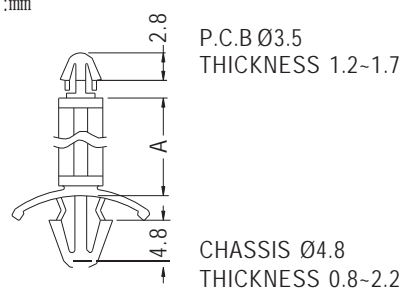

PART NO	A	PACKAGE
LCBU-3	3.2	1000
LCBU-5	5.0	
LCBU-6	6.3	
LCBU-8	8.0	
LCBU-10	10.0	
LCBU-12	12.0	
LCBU-14	14.0	
LCBU-16	16.0	
LCBU-18	18.0	
LCBU-25	25.0