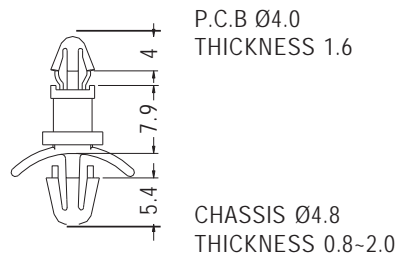

# SPACER SUPPORT

- ◆ MATERIAL: NYLON 66 (UL)
- ◆ FLAME CLASS: 94V-2/94V-0
- ◆ COLOR: NATURAL/BLACK
- ◆ UNIT: mm

PART NO	A	PACKAGE
LCG-3	3.2	1000
LCG-5	4.8	
LCG-6	6.4	
LCG-8	7.9	
LCG-9	9.5	
LCG-11	11.1	
LCG-12	12.7	
LCG-14	14.3	
LCG-15	15.9	
LCG-17	17.0	
LCG-18	18.0	
LCG-19	19.0	
★ LCG-20	20.0	
★ LCG-26	26.0	

# SPACER SUPPORT

- ◆ MATERIAL: NYLON 66 (UL)
- ◆ FLAME CLASS: 94V-2/94V-0
- ◆ COLOR: NATURAL/BLACK
- ◆ UNIT: mm

PART NO	PACKAGE
LCBC-8	1000