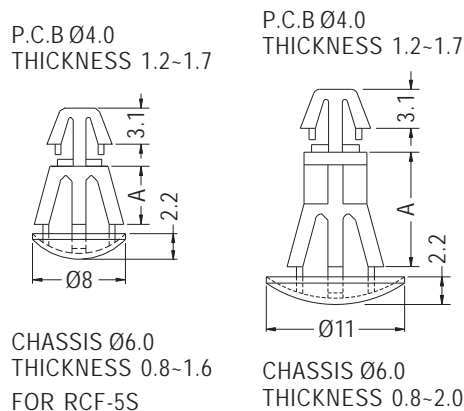

PARTNO	A	PACKAGE
RCF-5	5.0	
RCF-5S	5.0	2000
RCF-6	6.35	
RCF-8	8.0	
RCF-10	10.0	1000
RCF-12	12.7	
RCF-15	15.9