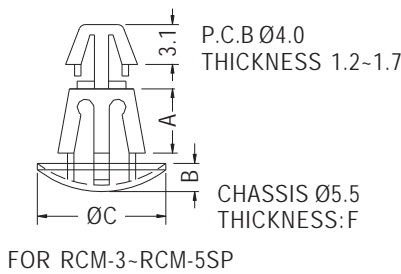

SPACER SUPPORT

- ◆ MATERIAL: NYLON 66 (UL)
- ◆ FLAME CLASS: 94V-2/94V-0
- ◆ COLOR: NATURAL/BLACK
- ◆ UNIT: mm

PARTNO	PACKAGE
RCBL-6	1000

SPACER SUPPORT

- ◆ MATERIAL: NYLON 66 (UL)
- ◆ FLAME CLASS: 94V-2/94V-0
- ◆ COLOR: NATURAL/BLACK
- ◆ UNIT: mm

PARTNO	A	B	C	F	PACKAGE
RCM-3	3.5	2.2	10.0	0.8~1.6	1000
RCM-5	5.0				
RCM-5SP	5.0	1.5	8.0	1.6~2.0	
RCM-6	6.35	2.2	10.0		
RCM-6L	6.35				
RCM-7	7.0				
RCM-8	8.0				
RCM-8.5	8.5				
RCM-10	10.0				
RCM-12A	12.0				
RCM-12	12.7				