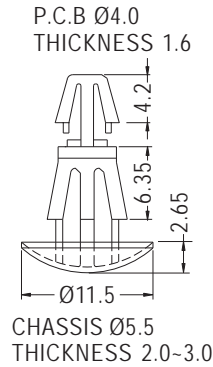

SPACER SUPPORT

- ◆ MATERIAL: NYLON 66 (UL)
- ◆ FLAME CLASS: 94V-2/94V-0
- ◆ COLOR: NATURAL/BLACK
- ◆ UNIT: mm

PARTNO	PACKAGE
RCBL-6	1000

SPACER SUPPORT

- ◆ MATERIAL: NYLON 66 (UL)
- ◆ FLAME CLASS: 94V-2/94V-0
- ◆ COLOR: NATURAL/BLACK
- ◆ UNIT: mm

PARTNO	A	B	C	F	PACKAGE
RCM-3	3.5	2.2	10.0	0.8~1.6	1000
RCM-5	5.0				
RCM-5SP	5.0	1.5	8.0	1.6~2.0	
RCM-6	6.35	2.2	10.0		
RCM-6L	6.35				
RCM-7	7.0				
RCM-8	8.0				
RCM-8.5	8.5				
RCM-10	10.0				
RCM-12A	12.0				
RCM-12	12.7				