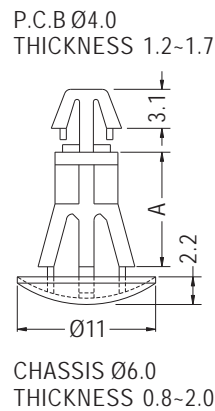

PARTNO	A	PACKAGE
RCF-5	5.0	
RCF-5S	5.0	2000
RCF-6	6.35	
RCF-8	8.0	
RCF-10	10.0	1000
RCF-12	12.7	
RCF-15	15.9