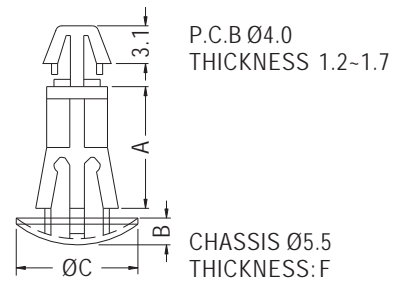

SPACER SUPPORT

- ◆ MATERIAL: NYLON 66 (UL)
- ◆ FLAME CLASS: 94V-2/94V-0
- ◆ COLOR: NATURAL/BLACK
- ◆ UNIT: mm

PARTNO	PACKAGE
RCBL-6	1000

SPACER SUPPORT

- ◆ MATERIAL: NYLON 66 (UL)
- ◆ FLAME CLASS: 94V-2/94V-0
- ◆ COLOR: NATURAL/BLACK
- ◆ UNIT: mm

PARTNO	A	B	C	F	PACKAGE
RCM-3	3.5	2.2	10.0	0.8~1.6	1000
RCM-5	5.0				
RCM-5SP	5.0	1.5	8.0	1.6~2.0	
RCM-6	6.35	2.2	10.0		
RCM-6L	6.35				
RCM-7	7.0				
RCM-8	8.0				
RCM-8.5	8.5				
RCM-10	10.0				
RCM-12A	12.0				
RCM-12	12.7				