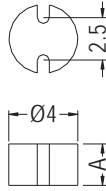

LED SPACER SUPPORT

- ◆ MATERIAL: NYLON 66 (UL)
- ◆ FLAME CLASS: 94V-2/94V-0
- ◆ COLOR: NATURAL/BLACK
- ◆ UNIT: mm

- ◆ MATERIAL: EVA
- ◆ COLOR: BLACK
- ◆ UNIT: mm

PART NO	A	PACKAGE
LEDT-2.4	2.4	2000
LEDT-5S	5.0	1000
LEDT-6.4S	6.4	

PART NO	A	PACKAGE
LEDT-5	5.0	1000
LEDT-8	8.0	
LEDT-9	9.0	
LEDT-11	11.0	
LEDT-14.5	14.5	

PART NO	A	PACKAGE
LEDT-16.1	16.1	1000
LEDT-16.4	16.4	
LEDT-17.5	17.5	
LEDT-20	20.2	
LEDT-22	22.0	
LEDT-22.7	22.7	
LEDT-23.5	23.5	
LEDT-26	26.0	