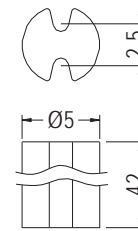

LED SPACER SUPPORT

- MATERIAL: NYLON 66 (UL)
- FLAME CLASS: 94V-2/94V-0
- COLOR: NATURAL/BLACK
- UNIT: mm

- MATERIAL: EVA
- COLOR: BLACK
- UNIT: mm

PART NO	A	PACKAGE
LEDT-2.4	2.4	2000
LEDT-5S	5.0	1000
LEDT-6.4S	6.4	

PART NO	A	PACKAGE
LEDT-5	5.0	1000
LEDT-8	8.0	
LEDT-9	9.0	
LEDT-11	11.0	
LEDT-14.5	14.5	

PART NO	A	PACKAGE
LEDT-16.1	16.1	1000
LEDT-16.4	16.4	
LEDT-17.5	17.5	
LEDT-20	20.2	
LEDT-22	22.0	
LEDT-22.7	22.7	
LEDT-23.5	23.5	
LEDT-26	26.0	

LED SPACER SUPPORT

- MATERIAL: NYLON 66 (UL)
- FLAME CLASS: 94V-2/94V-0
- COLOR: NATURAL/BLACK
- UNIT: mm

PART NO	PACKAGE
LEDV-5.5	2000

PART NO	PACKAGE
LEDV-42	1000

LED SPACER SUPPORT

- MATERIAL: TPE
- COLOR: BLACK
- UNIT: mm

PART NO	PACKAGE
LEDAK-9.5	2000