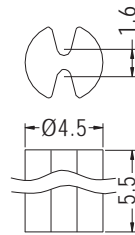

LED SPACER SUPPORT

- MATERIAL: NYLON 66 (UL)
- FLAME CLASS: 94V-2/94V-0
- COLOR: NATURAL/BLACK
- UNIT: mm

PART NO	PACKAGE
LEDV-5.5	2000