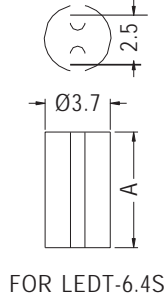

LED SPACER SUPPORT

- ◆ MATERIAL: NYLON 66 (UL)
- ◆ FLAME CLASS: 94V-2/94V-0
- ◆ COLOR: NATURAL/BLACK
- ◆ UNIT: mm

- ◆ MATERIAL: EVA
- ◆ COLOR: BLACK
- ◆ UNIT: mm

PART NO	A	PACKAGE
LEDT-2.4	2.4	2000
LEDT-5S	5.0	1000
LEDT-6.4S	6.4	

PART NO	A	PACKAGE
LEDT-5	5.0	1000
LEDT-8	8.0	
LEDT-9	9.0	
LEDT-11	11.0	
LEDT-14.5	14.5	

PART NO	A	PACKAGE
LEDT-16.1	16.1	1000
LEDT-16.4	16.4	
LEDT-17.5	17.5	
LEDT-20	20.2	
LEDT-22	22.0	
LEDT-22.7	22.7	
LEDT-23.5	23.5	
LEDT-26	26.0	