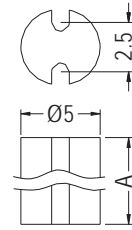

LED SPACER SUPPORT

- ◆ MATERIAL: NYLON 66 (UL)
- ◆ FLAME CLASS: 94V-2/94V-0
- ◆ COLOR: NATURAL/BLACK
- ◆ UNIT: mm

- ◆ MATERIAL: EVA
- ◆ COLOR: BLACK
- ◆ UNIT: mm

PART NO	A	PACKAGE
LEDT-2.4	2.4	2000
LEDT-5S	5.0	1000
LEDT-6.4S	6.4	

PART NO	A	PACKAGE
LEDT-5	5.0	1000
LEDT-8	8.0	
LEDT-9	9.0	
LEDT-11	11.0	
LEDT-14.5	14.5	

PART NO	A	PACKAGE
LEDT-16.1	16.1	1000
LEDT-16.4	16.4	
LEDT-17.5	17.5	
LEDT-20	20.2	
LEDT-22	22.0	
LEDT-22.7	22.7	
LEDT-23.5	23.5	
LEDT-26	26.0	