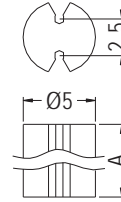

LED SPACER SUPPORT

- ◆ MATERIAL: NYLON 66 (UL)
- ◆ FLAME CLASS: 94V-2/94V-0
- ◆ COLOR: NATURAL/BLACK
- ◆ UNIT: mm

- ◆ MATERIAL: EVA
- ◆ COLOR: BLACK
- ◆ UNIT: mm

PART NO	A	PACKAGE
LEDT-2.4	2.4	2000
LEDT-5S	5.0	1000
LEDT-6.4S	6.4	

PART NO	A	PACKAGE
LEDT-5	5.0	1000
LEDT-8	8.0	
LEDT-9	9.0	
LEDT-11	11.0	
LEDT-14.5	14.5	

PART NO	A	PACKAGE
LEDT-16.1	16.1	1000
LEDT-16.4	16.4	
LEDT-17.5	17.5	
LEDT-20	20.2	
LEDT-22	22.0	
LEDT-22.7	22.7	
LEDT-23.5	23.5	
LEDT-26	26.0	