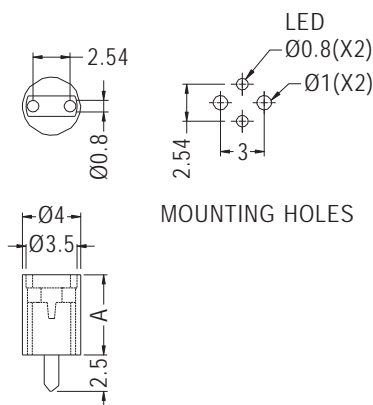

LED SPACER SUPPORT

- ◆ MATERIAL: NYLON 66 (UL)
- ◆ FLAME CLASS: 94V-2/94V-0
- ◆ COLOR: NATURAL/BLACK
- ◆ UNIT: mm

PART NO	A	PACKAGE	
LEDK-2	2.0	2000	
LEDK-3	3.0		
LEDK-4	4.0		
LEDK-6	6.0		
LEDK-7	7.0		
LEDK-8	8.0		
LEDK-9	9.0		
LEDK-10	10.0		
LEDK-11	11.0		1000
LEDK-11.5	11.5		
LEDK-12	12.0		
LEDK-12.5	12.5		
LEDK-13	13.0		
LEDK-14	14.0		
LEDK-18	18.0		
LEDK-20	20.0		

PART NO	PACKAGE
LEDK-4S	2000

PART NO	PACKAGE
LEDK-5	2000

PART NO	PACKAGE
LEDKU-2	1000

LED SPACER SUPPORT

- ◆ MATERIAL: NYLON 66 (UL)
- ◆ FLAME CLASS: 94V-2/94V-0
- ◆ COLOR: NATURAL/BLACK
- ◆ UNIT: mm

PART NO	A	PACKAGE
LEDWK-5.5	5.5	1000
LEDWK-6	6.0	
LEDWK-7	7.0	
LEDWK-8.5	8.5	
LEDWK-9	9.0	
LEDWK-10	10.0	
LEDWK-11	11.0	
LEDWK-12	12.0	
LEDWK-13	13.0	
LEDWK-14	14.0	
LEDWK-15	15.0	
LEDWK-17	17.0	
LEDWK-23	23.0	