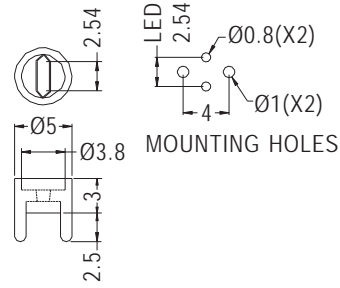

LED SPACER SUPPORT

- ◆ MATERIAL: NYLON 66 (UL)
- ◆ FLAME CLASS: 94V-2/94V-0
- ◆ COLOR: NATURAL/BLACK
- ◆ UNIT: mm

PART NO	A	PACKAGE	
LEDK-2	2.0	2000	
LEDK-3	3.0		
LEDK-4	4.0		
LEDK-6	6.0		
LEDK-7	7.0		
LEDK-8	8.0		
LEDK-9	9.0		
LEDK-10	10.0		
LEDK-11	11.0		1000
LEDK-11.5	11.5		
LEDK-12	12.0		
LEDK-12.5	12.5		
LEDK-13	13.0		
LEDK-14	14.0		
LEDK-18	18.0		
LEDK-20	20.0		

PART NO	PACKAGE
LEDK-4S	2000

PART NO	PACKAGE
LEDK-5	2000

PART NO	PACKAGE
LEDKU-2	1000

LED SPACER SUPPORT

- ◆ MATERIAL: NYLON 66 (UL)
- ◆ FLAME CLASS: 94V-2/94V-0
- ◆ COLOR: NATURAL/BLACK
- ◆ UNIT: mm

PART NO	A	PACKAGE
LEDWK-5.5	5.5	1000
LEDWK-6	6.0	
LEDWK-7	7.0	
LEDWK-8.5	8.5	
LEDWK-9	9.0	
LEDWK-10	10.0	
LEDWK-11	11.0	
LEDWK-12	12.0	
LEDWK-13	13.0	
LEDWK-14	14.0	
LEDWK-15	15.0	
LEDWK-17	17.0	
LEDWK-23	23.0	