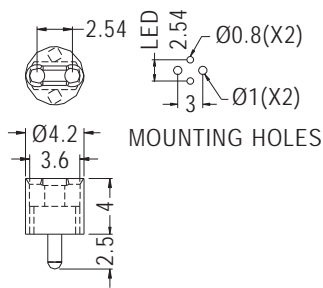

LED SPACER SUPPORT

- ◆ MATERIAL: NYLON 66 (UL)
- ◆ FLAME CLASS: 94V-2/94V-0
- ◆ COLOR: NATURAL/BLACK
- ◆ UNIT: mm

PART NO	A	PACKAGE	
LEDK-2	2.0	2000	
LEDK-3	3.0		
LEDK-4	4.0		
LEDK-6	6.0		
LEDK-7	7.0		
LEDK-8	8.0		
LEDK-9	9.0		
LEDK-10	10.0		
LEDK-11	11.0		1000
LEDK-11.5	11.5		
LEDK-12	12.0		
LEDK-12.5	12.5		
LEDK-13	13.0		
LEDK-14	14.0		
LEDK-18	18.0		
LEDK-20	20.0		

PART NO	PACKAGE
LEDK-4S	2000

PART NO	PACKAGE
LEDK-5	2000

PART NO	PACKAGE
LEDKU-2	1000

LED SPACER SUPPORT

- ◆ MATERIAL: NYLON 66 (UL)
- ◆ FLAME CLASS: 94V-2/94V-0
- ◆ COLOR: NATURAL/BLACK
- ◆ UNIT: mm

PART NO	A	PACKAGE
LEDWK-5.5	5.5	1000
LEDWK-6	6.0	
LEDWK-7	7.0	
LEDWK-8.5	8.5	
LEDWK-9	9.0	
LEDWK-10	10.0	
LEDWK-11	11.0	
LEDWK-12	12.0	
LEDWK-13	13.0	
LEDWK-14	14.0	
LEDWK-15	15.0	
LEDWK-17	17.0	
LEDWK-23	23.0	