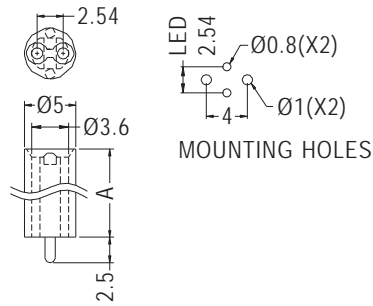

LED SPACER SUPPORT

- ◆ MATERIAL: NYLON 66 (UL)
- ◆ FLAME CLASS: 94V-2/94V-0
- ◆ COLOR: NATURAL/BLACK
- ◆ UNIT: mm

PART NO	A	PACKAGE	
LEDK-2	2.0	2000	
LEDK-3	3.0		
LEDK-4	4.0		
LEDK-6	6.0		
LEDK-7	7.0		
LEDK-8	8.0		
LEDK-9	9.0		
LEDK-10	10.0		
LEDK-11	11.0		1000
LEDK-11.5	11.5		
LEDK-12	12.0		
LEDK-12.5	12.5		
LEDK-13	13.0		
LEDK-14	14.0		
LEDK-18	18.0		
LEDK-20	20.0		

PART NO	PACKAGE
LEDK-4S	2000

PART NO	PACKAGE
LEDK-5	2000

PART NO	PACKAGE
LEDKU-2	1000

LED SPACER SUPPORT

- ◆ MATERIAL: NYLON 66 (UL)
- ◆ FLAME CLASS: 94V-2/94V-0
- ◆ COLOR: NATURAL/BLACK
- ◆ UNIT: mm

PART NO	A	PACKAGE
LEDWK-5.5	5.5	1000
LEDWK-6	6.0	
LEDWK-7	7.0	
LEDWK-8.5	8.5	
LEDWK-9	9.0	
LEDWK-10	10.0	
LEDWK-11	11.0	
LEDWK-12	12.0	
LEDWK-13	13.0	
LEDWK-14	14.0	
LEDWK-15	15.0	
LEDWK-17	17.0	
LEDWK-23	23.0	