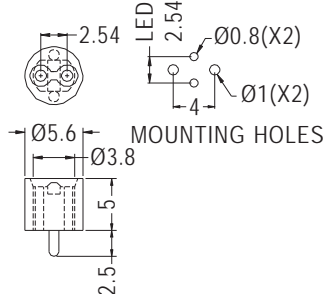

LED SPACER SUPPORT

- ◆ MATERIAL: NYLON 66 (UL)
- ◆ FLAME CLASS: 94V-2/94V-0
- ◆ COLOR: NATURAL/BLACK
- ◆ UNIT: mm

PART NO	A	PACKAGE	
LEDK-2	2.0	2000	
LEDK-3	3.0		
LEDK-4	4.0		
LEDK-6	6.0		
LEDK-7	7.0		
LEDK-8	8.0		
LEDK-9	9.0		
LEDK-10	10.0		
LEDK-11	11.0		1000
LEDK-11.5	11.5		
LEDK-12	12.0		
LEDK-12.5	12.5		
LEDK-13	13.0		
LEDK-14	14.0		
LEDK-18	18.0		
LEDK-20	20.0		

PART NO	PACKAGE
LEDK-4S	2000

PART NO	PACKAGE
LEDK-5	2000

PART NO	PACKAGE
LEDKU-2	1000

LED SPACER SUPPORT

- ◆ MATERIAL: NYLON 66 (UL)
- ◆ FLAME CLASS: 94V-2/94V-0
- ◆ COLOR: NATURAL/BLACK
- ◆ UNIT: mm

PART NO	A	PACKAGE
LEDWK-5.5	5.5	1000
LEDWK-6	6.0	
LEDWK-7	7.0	
LEDWK-8.5	8.5	
LEDWK-9	9.0	
LEDWK-10	10.0	
LEDWK-11	11.0	
LEDWK-12	12.0	
LEDWK-13	13.0	
LEDWK-14	14.0	
LEDWK-15	15.0	
LEDWK-17	17.0	
LEDWK-23	23.0	