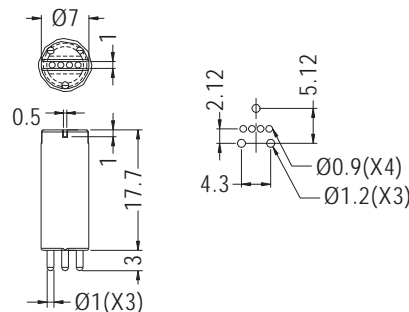

LED SPACER SUPPORT

- ◆ MATERIAL: NYLON 66 (UL)
- ◆ FLAME CLASS: 94V-2/94V-0
- ◆ COLOR: NATURAL/BLACK
- ◆ UNIT: mm

PART NO	PACKAGE
LEDWA-23.7	1000

LED SPACER SUPPORT

- ◆ MATERIAL: NYLON 66 (UL)
- ◆ FLAME CLASS: 94V-2/94V-0
- ◆ COLOR: NATURAL/BLACK
- ◆ UNIT: mm

MOUNTING HOLES

PART NO	C	PACKAGE
LECC-8.5	6.0	1000

LED SPACER SUPPORT

- ◆ MATERIAL: NYLON 66 (UL)
- ◆ FLAME CLASS: 94V-2/94V-0
- ◆ COLOR: NATURAL/BLACK
- ◆ UNIT: mm

PART NO	PACKAGE
LEDKB-17.7	1000