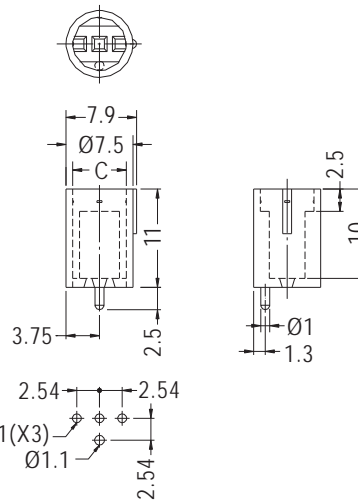

LED SPACER SUPPORT

- ◆ MATERIAL: NYLON 66 (UL)
- ◆ FLAME CLASS: 94V-2/94V-0
- ◆ COLOR: NATURAL/BLACK
- ◆ UNIT: mm

PART NO	PACKAGE
LEDWA-23.7	1000

LED SPACER SUPPORT

- ◆ MATERIAL: NYLON 66 (UL)
- ◆ FLAME CLASS: 94V-2/94V-0
- ◆ COLOR: NATURAL/BLACK
- ◆ UNIT: mm

MOUNTING HOLES

PART NO	C	PACKAGE
LECC-8.5	6.0	1000

LED SPACER SUPPORT

- ◆ MATERIAL: NYLON 66 (UL)
- ◆ FLAME CLASS: 94V-2/94V-0
- ◆ COLOR: NATURAL/BLACK
- ◆ UNIT: mm

PART NO	PACKAGE
LEDKB-17.7	1000