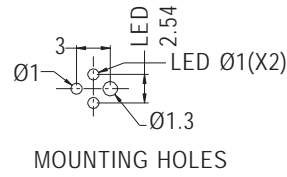

LED SPACER SUPPORT

- ◆ MATERIAL: NYLON 66 (UL)
- ◆ FLAME CLASS: 94V-2/94V-0
- ◆ COLOR: NATURAL/BLACK
- ◆ UNIT: mm

PART NO	PACKAGE
LEDWA-23.7	1000

LED SPACER SUPPORT

- ◆ MATERIAL: NYLON 66 (UL)
- ◆ FLAME CLASS: 94V-2/94V-0
- ◆ COLOR: NATURAL/BLACK
- ◆ UNIT: mm

MOUNTING HOLES

PART NO	C	PACKAGE
LECC-8.5	6.0	1000

LED SPACER SUPPORT

- ◆ MATERIAL: NYLON 66 (UL)
- ◆ FLAME CLASS: 94V-2/94V-0
- ◆ COLOR: NATURAL/BLACK
- ◆ UNIT: mm

PART NO	PACKAGE
LEDKB-17.7	1000