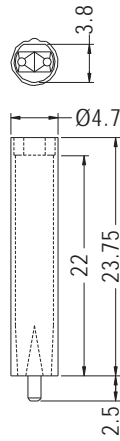

LED SPACER SUPPORT

- ◆ MATERIAL: NYLON 66 (UL)
- ◆ FLAME CLASS: 94V-2/94V-0
- ◆ COLOR: NATURAL/BLACK
- ◆ UNIT: mm

PART NO	PACKAGE
LEDWA-23.7	1000

LED SPACER SUPPORT

- ◆ MATERIAL: NYLON 66 (UL)
- ◆ FLAME CLASS: 94V-2/94V-0
- ◆ COLOR: NATURAL/BLACK
- ◆ UNIT: mm

MOUNTING HOLES

PART NO	C	PACKAGE
LECC-8.5	6.0	1000

LED SPACER SUPPORT

- ◆ MATERIAL: NYLON 66 (UL)
- ◆ FLAME CLASS: 94V-2/94V-0
- ◆ COLOR: NATURAL/BLACK
- ◆ UNIT: mm

PART NO	PACKAGE
LEDKB-17.7	1000