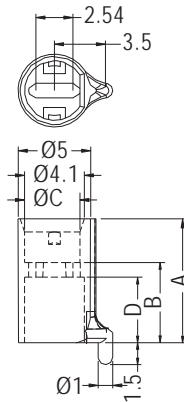

LED SPACER SUPPORT

- ◆ MATERIAL: NYLON 66 (UL)
- ◆ FLAME CLASS: 94V-2/94V-0
- ◆ COLOR: NATURAL/BLACK
- ◆ UNIT: mm

MOUNTING HOLES

| PART NO | A | B | C | D | PACKAGE |
|------------|-----|-----|-----|-----|---------|
| LEDXK3-4.5 | 6.9 | 4.5 | 3.8 | 3.5 | 1000 |
| LEDXK3-5.5 | 8.5 | 5.5 | 3.8 | 4.5 | |

LED SPACER SUPPORT

- ◆ MATERIAL: NYLON 66 (UL)
- ◆ FLAME CLASS: 94V-2/94V-0
- ◆ COLOR: NATURAL/BLACK
- ◆ UNIT: mm

MOUNTING HOLES

| PART NO | PACKAGE |
|---------|---------|
| LEDR-1 | 1000 |

LED SPACER SUPPORT

- ◆ MATERIAL: NYLON 66 (UL)
- ◆ FLAME CLASS: 94V-2/94V-0
- ◆ COLOR: NATURAL/BLACK
- ◆ UNIT: mm

| PART NO | A | B | PACKAGE |
|-----------|------|------|---------|
| LEDU-4 | 4.0 | 3.0 | 2000 |
| LEDU-6 | 6.0 | 5.0 | |
| LEDU-9.5 | 9.5 | 8.5 | |
| LEDU-11.5 | 11.5 | 10.5 | |