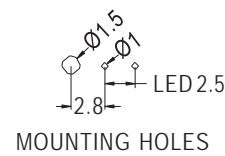

MOUNTING HOLES

PART NO	PACKAGE
LEDR-1	1000