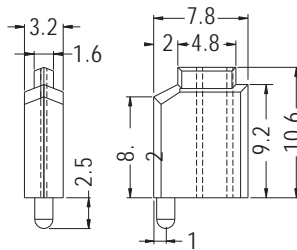

LED SPACER SUPPORT

- ◆ MATERIAL: NYLON 66 (UL)
- ◆ FLAME CLASS: 94V-2/94V-0
- ◆ COLOR: NATURAL/BLACK
- ◆ UNIT: mm

MOUNTING HOLES

| PART NO | A | B | C | D | PACKAGE |
|------------|-----|-----|-----|-----|---------|
| LEDXK3-4.5 | 6.9 | 4.5 | 3.8 | 3.5 | 1000 |
| LEDXK3-5.5 | 8.5 | 5.5 | 3.8 | 4.5 | |

LED SPACER SUPPORT

- ◆ MATERIAL: NYLON 66 (UL)
- ◆ FLAME CLASS: 94V-2/94V-0
- ◆ COLOR: NATURAL/BLACK
- ◆ UNIT: mm

MOUNTING HOLES

| PART NO | PACKAGE |
|---------|---------|
| LEDR-1 | 1000 |

LED SPACER SUPPORT

- ◆ MATERIAL: NYLON 66 (UL)
- ◆ FLAME CLASS: 94V-2/94V-0
- ◆ COLOR: NATURAL/BLACK
- ◆ UNIT: mm

| PART NO | A | B | PACKAGE |
|-----------|------|------|---------|
| LEDU-4 | 4.0 | 3.0 | 2000 |
| LEDU-6 | 6.0 | 5.0 | |
| LEDU-9.5 | 9.5 | 8.5 | |
| LEDU-11.5 | 11.5 | 10.5 | |