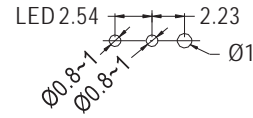

LED SPACER SUPPORT

- ◆ MATERIAL: NYLON 66 (UL)
- ◆ FLAME CLASS: 94V-2/94V-0
- ◆ COLOR: NATURAL/BLACK
- ◆ UNIT: mm

MOUNTING HOLES

| PART NO | A | B | C | D | PACKAGE |
|------------|-----|-----|-----|-----|---------|
| LEDXK3-4.5 | 6.9 | 4.5 | 3.8 | 3.5 | 1000 |
| LEDXK3-5.5 | 8.5 | 5.5 | 3.8 | 4.5 | |

LED SPACER SUPPORT

- ◆ MATERIAL: NYLON 66 (UL)
- ◆ FLAME CLASS: 94V-2/94V-0
- ◆ COLOR: NATURAL/BLACK
- ◆ UNIT: mm

MOUNTING HOLES

| PART NO | PACKAGE |
|---------|---------|
| LEDR-1 | 1000 |

LED SPACER SUPPORT

- ◆ MATERIAL: NYLON 66 (UL)
- ◆ FLAME CLASS: 94V-2/94V-0
- ◆ COLOR: NATURAL/BLACK
- ◆ UNIT: mm

| PART NO | A | B | PACKAGE |
|-----------|------|------|---------|
| LEDU-4 | 4.0 | 3.0 | 2000 |
| LEDU-6 | 6.0 | 5.0 | |
| LEDU-9.5 | 9.5 | 8.5 | |
| LEDU-11.5 | 11.5 | 10.5 | |