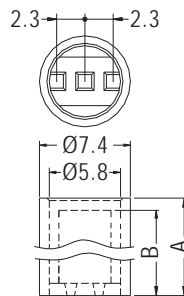

LED SPACER SUPPORT

- ◆ MATERIAL: NYLON 66 (UL)
- ◆ FLAME CLASS: 94V-2/94V-0
- ◆ COLOR: NATURAL/BLACK
- ◆ UNIT: mm

MOUNTING HOLES

| PART NO | A | B | C | D | PACKAGE |
|------------|-----|-----|-----|-----|---------|
| LEDXK3-4.5 | 6.9 | 4.5 | 3.8 | 3.5 | 1000 |
| LEDXK3-5.5 | 8.5 | 5.5 | 3.8 | 4.5 | |

LED SPACER SUPPORT

- ◆ MATERIAL: NYLON 66 (UL)
- ◆ FLAME CLASS: 94V-2/94V-0
- ◆ COLOR: NATURAL/BLACK
- ◆ UNIT: mm

MOUNTING HOLES

| PART NO | PACKAGE |
|---------|---------|
| LEDR-1 | 1000 |

LED SPACER SUPPORT

- ◆ MATERIAL: NYLON 66 (UL)
- ◆ FLAME CLASS: 94V-2/94V-0
- ◆ COLOR: NATURAL/BLACK
- ◆ UNIT: mm

| PART NO | A | B | PACKAGE |
|-----------|------|------|---------|
| LEDU-4 | 4.0 | 3.0 | 2000 |
| LEDU-6 | 6.0 | 5.0 | |
| LEDU-9.5 | 9.5 | 8.5 | |
| LEDU-11.5 | 11.5 | 10.5 | |