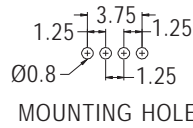

- MATERIAL: NYLON 66 (UL)
- FLAME CLASS: 94V-2/94V-0
- COLOR: NATURAL/BLACK
- UNIT: mm

FOR LED54-2.5~LED54-5

PART NO	A	C	PACKAGE
LED54-2	2.0	6.0	2000
LED54-2.5	2.5		1000
LED54-3	3.0		
LED54-3.5	3.5		
LED54-4	4.0		
LED54-4.5	4.5		
LED54-5	5.0		
LED54-5.5	5.5		
LED54-6	6.0		
LED54-6.5	6.5		
LED54-7	7.0	1000	
LED54-7.5	7.5		
LED54-8	8.0		
LED54-8.5	8.5		
LED54-9	9.0	1000	
LED54-9.5	9.5		
LED54-10	10.0