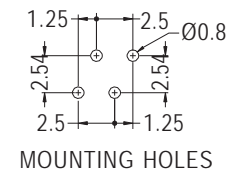

FOR LED54-2.5~LED54-5

PART NO	A	C	PACKAGE
LED54-2	2.0	6.0	2000
LED54-2.5	2.5		1000
LED54-3	3.0		
LED54-3.5	3.5		
LED54-4	4.0		
LED54-4.5	4.5		
LED54-5	5.0		
LED54-5.5	5.5		
LED54-6	6.0		
LED54-6.5	6.5		
LED54-7	7.0	1000	
LED54-7.5	7.5		
LED54-8	8.0		
LED54-8.5	8.5		
LED54-9	9.0	1000	
LED54-9.5	9.5		
LED54-10	10.0