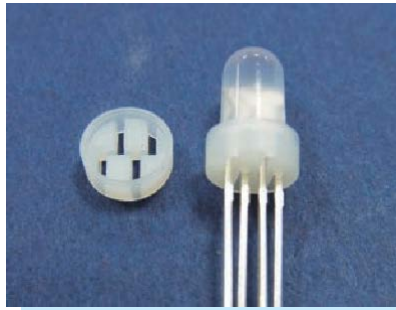

LED SPACER SUPPORT

- ◆ MATERIAL: NYLON 66 (UL)
- ◆ FLAME CLASS: 94V-2/94V-0
- ◆ COLOR: NATURAL/BLACK
- ◆ UNIT: mm

PART NO	A	C	PACKAGE
LEDMU-8.5	8.5	3.6	1000
LEDMU-10	10.0		
LEDMU-15	15.0		
LEDMU-20	20.0		

LED SPACER SUPPORT

- ◆ MATERIAL: NYLON 66 (UL)
- ◆ FLAME CLASS: 94V-2/94V-0
- ◆ COLOR: NATURAL/BLACK
- ◆ UNIT: mm

FOR LED54-2.5~LED54-5

PART NO	A	C	PACKAGE
LED54-2	2.0	6.0	2000
LED54-2.5	2.5		1000
LED54-3	3.0		
LED54-3.5	3.5		
LED54-4	4.0		
LED54-4.5	4.5		
LED54-5	5.0		
LED54-5.5	5.5		
LED54-6	6.0		
LED54-6.5	6.5		
LED54-7	7.0	1000	
LED54-7.5	7.5		
LED54-8	8.0		
LED54-8.5	8.5		
LED54-9	9.0	1000	
LED54-9.5	9.5		
LED54-10	10.0		

LED SPACER SUPPORT

- ◆ MATERIAL: NYLON 66 (UL)
- ◆ FLAME CLASS: 94V-2/94V-0
- ◆ COLOR: NATURAL/BLACK
- ◆ UNIT: mm

PART NO	PACKAGE
LD54-10.5	2000