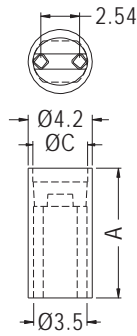

LED SPACER SUPPORT

- ◆ MATERIAL: NYLON 66 (UL)
- ◆ FLAME CLASS: 94V-2/94V-0
- ◆ COLOR: NATURAL/BLACK
- ◆ UNIT: mm

PART NO	A	C	PACKAGE
LEDMU-8.5	8.5	3.6	1000
LEDMU-10	10.0		
LEDMU-15	15.0		
LEDMU-20	20.0		

LED SPACER SUPPORT

- ◆ MATERIAL: NYLON 66 (UL)
- ◆ FLAME CLASS: 94V-2/94V-0
- ◆ COLOR: NATURAL/BLACK
- ◆ UNIT: mm

FOR LED54-2.5~LED54-5

PART NO	A	C	PACKAGE
LED54-2	2.0	6.0	2000
LED54-2.5	2.5		1000
LED54-3	3.0		
LED54-3.5	3.5		
LED54-4	4.0		
LED54-4.5	4.5		
LED54-5	5.0		
LED54-5.5	5.5		
LED54-6	6.0		
LED54-6.5	6.5		
LED54-7	7.0	1000	
LED54-7.5	7.5		
LED54-8	8.0		
LED54-8.5	8.5		
LED54-9	9.0	1000	
LED54-9.5	9.5		
LED54-10	10.0		