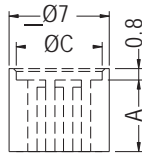

LED SPACER SUPPORT

- ◆ MATERIAL: NYLON 66 (UL)
- ◆ FLAME CLASS: 94V-2/94V-0
- ◆ COLOR: NATURAL/BLACK
- ◆ UNIT: mm

PART NO	A	C	PACKAGE
LEDMU-8.5	8.5	3.6	1000
LEDMU-10	10.0		
LEDMU-15	15.0		
LEDMU-20	20.0		

LED SPACER SUPPORT

- ◆ MATERIAL: NYLON 66 (UL)
- ◆ FLAME CLASS: 94V-2/94V-0
- ◆ COLOR: NATURAL/BLACK
- ◆ UNIT: mm

FOR LED54-2.5~LED54-5

PART NO	A	C	PACKAGE
LED54-2	2.0	6.0	2000
LED54-2.5	2.5		1000
LED54-3	3.0		
LED54-3.5	3.5		
LED54-4	4.0		
LED54-4.5	4.5		
LED54-5	5.0		
LED54-5.5	5.5		
LED54-6	6.0		
LED54-6.5	6.5		
LED54-7	7.0	1000	
LED54-7.5	7.5		
LED54-8	8.0		
LED54-8.5	8.5		
LED54-9	9.0	1000	
LED54-9.5	9.5		
LED54-10	10.0		