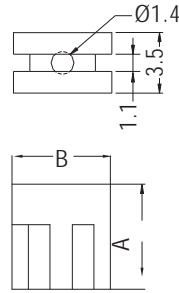

LED SPACER SUPPORT

- ◆ MATERIAL: NYLON 66 (UL)
- ◆ FLAME CLASS: 94V-2/94V-0
- ◆ COLOR: NATURAL/BLACK
- ◆ UNIT: mm

PART NO	A	B	PACKAGE
LED3X3	3.0	5.7	2000
LED3X3.5	3.5		
LED3X4	4.0		
LED3X4.5	4.5		
LED3X5	5.0		
LED3X5.5	5.5		
LED3X6	6.0		
LED3X6.5	6.5		
LED3X7	7.0		
LED3X7.5	7.5		
LED3X8	8.0		
LED3X8.5	8.5		

PART NO	A	B	PACKAGE	
LED3X9	9.0	5.7	1000	
LED3X9.5	9.5			
LED3X10	10.0			
LED3X10.5	10.5			
LED3X11	11.0	6.0		
LED3X11.5	11.5	5.7		
LED3X12	12.0			
LED3X12.5	12.5			
LED3X13	13.0			
LED3X13.6	13.6			
LED3X14	14.0			
LED3X14.5	14.5			
LED3X15	15.0			7.0
LED3X15.5	15.5			
LED3X16	16.0			
LED3X16.5	16.5			
LED3X17	17.0			
LED3X17.5	17.5			
LED3X18	18.0			
LED3X18.5	18.5			
LED3X19	19.0			
LED3X19.5	19.5			
LED3X22	22.0			