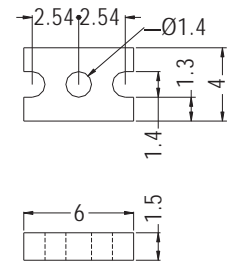

PART NO	PACKAGE
LED3X1.5R	2000