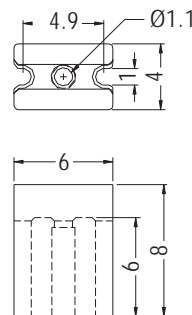

PART NO	PACKAGE
LED3X8R	2000