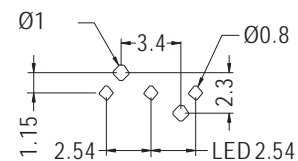

PART NO	A	B	C	D	E	F	PACKAGE
LED3X13-1	13.0	7.0	0.8	8.0	3.5	4.2	1000
LED3X16-1	16.0	6.0	0.9	11.5	3.9	4.3	

PART NO	PACKAGE
LED3X8R	2000

PART NO	PACKAGE
LED3X1.5R	2000

LED SPACER SUPPORT

- ◆ MATERIAL: NYLON 66 (UL)
- ◆ FLAME CLASS: 94V-2/94V-0
- ◆ COLOR: NATURAL/BLACK
- ◆ UNIT: mm