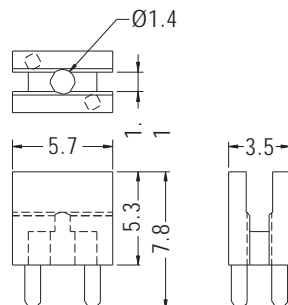

PART NO	A	B	PACKAGE	
LED3X9	9.0	5.7	1000	
LED3X9.5	9.5			
LED3X10	10.0			
LED3X10.5	10.5			
LED3X11	11.0	6.0		
LED3X11.5	11.5	5.7		
LED3X12	12.0			
LED3X12.5	12.5			
LED3X13	13.0			
LED3X13.6	13.6			
LED3X14	14.0			
LED3X14.5	14.5			
LED3X15	15.0			7.0
LED3X15.5	15.5			
LED3X16	16.0			
LED3X16.5	16.5			
LED3X17	17.0			
LED3X17.5	17.5			
LED3X18	18.0			
LED3X18.5	18.5			
LED3X19	19.0			
LED3X19.5	19.5			
LED3X22	22.0			

PART NO	A	B	C	D	E	F	PACKAGE
LED3X13-1	13.0	7.0	0.8	8.0	3.5	4.2	1000
LED3X16-1	16.0	6.0	0.9	11.5	3.9	4.3	

PART NO	PACKAGE
LED3X8R	2000

PART NO	PACKAGE
LED3X1.5R	2000

LED SPACER SUPPORT

- ◆ MATERIAL: NYLON 66 (UL)
- ◆ FLAME CLASS: 94V-2/94V-0
- ◆ COLOR: NATURAL/BLACK
- ◆ UNIT: mm

MOUNTING HOLES

PART NO	PACKAGE
LEK3X5.3	1000