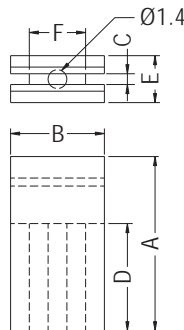

LED SPACER SUPPORT

- ◆ MATERIAL: NYLON 66 (UL)
- ◆ FLAME CLASS: 94V-2/94V-0
- ◆ COLOR: NATURAL/BLACK
- ◆ UNIT: mm

PART NO	A	B	PACKAGE
LED3X3	3.0	5.7	2000
LED3X3.5	3.5		
LED3X4	4.0		
LED3X4.5	4.5		
LED3X5	5.0		
LED3X5.5	5.5		
LED3X6	6.0		
LED3X6.5	6.5		
LED3X7	7.0		
LED3X7.5	7.5		
LED3X8	8.0		
LED3X8.5	8.5		

PART NO	A	B	PACKAGE	
LED3X9	9.0	5.7	1000	
LED3X9.5	9.5			
LED3X10	10.0			
LED3X10.5	10.5			
LED3X11	11.0	6.0		
LED3X11.5	11.5	5.7		
LED3X12	12.0			
LED3X12.5	12.5			
LED3X13	13.0			
LED3X13.6	13.6			
LED3X14	14.0			
LED3X14.5	14.5			
LED3X15	15.0			7.0
LED3X15.5	15.5			
LED3X16	16.0			
LED3X16.5	16.5			
LED3X17	17.0			
LED3X17.5	17.5			
LED3X18	18.0			
LED3X18.5	18.5			
LED3X19	19.0			
LED3X19.5	19.5			
LED3X22	22.0			