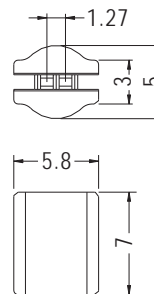

PART NO	PACKAGE
LED4X7	2000