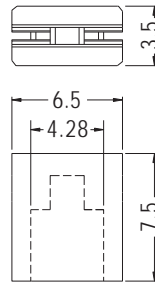

## LED SPACER SUPPORT

- ◆ MATERIAL: NYLON 46 (UL)
- ◆ FLAME CLASS: 94V-0
- ◆ COLOR: BLACK
- ◆ UNIT: mm

Ø0.8-Ø1 (X3)  
2.54 2.54  
MOUNTING HOLES

PART NO	PACKAGE
LED3A-9	1000

2

## LED SPACER SUPPORT

- ◆ MATERIAL: NYLON 66 (UL)
- ◆ FLAME CLASS: 94V-2/94V-0
- ◆ COLOR: NATURAL/BLACK
- ◆ UNIT: mm

PART NO	PACKAGE
LED2X7.5	2000