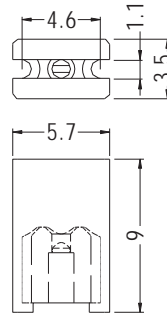

## LED SPACER SUPPORT

- ◆ MATERIAL: NYLON 46 (UL)
- ◆ FLAME CLASS: 94V-0
- ◆ COLOR: BLACK
- ◆ UNIT: mm

Ø0.8-Ø1 (X3)  
2.54 2.54  
MOUNTING HOLES

PART NO	PACKAGE
LED3A-9	1000

2

## LED SPACER SUPPORT

- ◆ MATERIAL: NYLON 66 (UL)
- ◆ FLAME CLASS: 94V-2/94V-0
- ◆ COLOR: NATURAL/BLACK
- ◆ UNIT: mm

PART NO	PACKAGE
LED2X7.5	2000