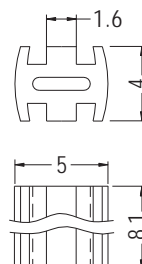

PART NO	PACKAGE
LED-208	2000