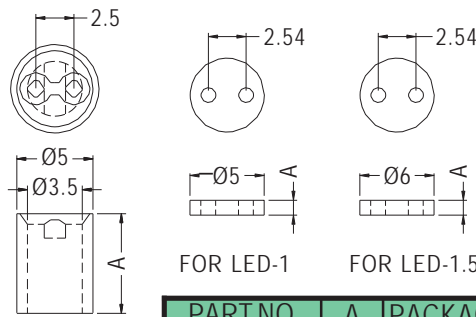

# LED SPACER SUPPORT

- ◆ MATERIAL: NYLON 66 (UL)
- ◆ FLAME CLASS: 94V-2/94V-0
- ◆ COLOR: NATURAL/BLACK
- ◆ UNIT: mm

PART NO	A	PACKAGE
LED-1	1.0	2000
LED-1.5	1.5	
LED-1.5L	1.5	
LED-2	2.0	
LED-2.5	2.5	
LED-3	3.0	
LED-3.5	3.5	
LED-4	4.0	
LED-4.5	4.5	
LED-5	5.0	
LED-5.5	5.5	
LED-6	6.0	
LED-6.5	6.5	
LED-6.8	6.8	
LED-7	7.0	
LED-7.5	7.5	

PART NO	A	PACKAGE
LED-8	8.0	2000
LED-8.5	8.5	
LED-8.8	8.8	
LED-9	9.0	
LED-9.5	9.5	
LED-10	10.0	
LED-10S	10.0	
LED-10.5	10.5	
LED-11	11.0	
LED-11.5	11.5	
LED-12	12.0	
LED-12.5	12.5	
LED-13	13.0	
LED-13.5	13.5	
LED-14	14.0	1000
LED-14.5	14.5	
LED-15	15.0	
LED-15.5	15.5	

PART NO	A	PACKAGE
LED-16	16.0	1000
LED-16.5	16.5	
LED-17	17.0	
LED-17.5	17.5	
LED-17.7	17.7	
LED-18	18.0	
LED-18.5	18.5	
LED-19	19.0	
LED-19.5	19.5	
LED-20	20.0	
LED-20.5	20.5	
LED-21	21.0	
LED-21.5	21.5	
LED-22	22.0	
LED-22.5	22.5	
LED-23	23.0	
LED-23.5	23.5	
LED-24	24.0	
LED-28	28.0	

# LED SPACER SUPPORT

- ◆ MATERIAL: NYLON 66 (UL)
- ◆ FLAME CLASS: 94V-2/94V-0
- ◆ COLOR: NATURAL/BLACK
- ◆ UNIT: mm

PART NO	A	B	C	PACKAGE
LEDW-2	2.0	5.6	3.5	2000
LEDW-5	5.0	5.0	3.6	
LEDW-7.5	7.5			
LEDW-9	9.0			
LEDW-12	12.0			
LEDW-15	15.0			5.6
LEDW-16	16.0			
LEDW-17	17.0			
LEDW-18.5	18.5			
LEDW-19	19.0			
LEDW-21	21.0			
LEDW-21.5	21.5			
LEDW-22	22.0			
LEDW-23.5	23.5			