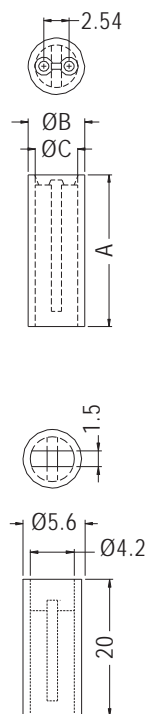

# LED SPACER SUPPORT

- ◆ MATERIAL: NYLON 66 (UL)
- ◆ FLAME CLASS: 94V-2/94V-0
- ◆ COLOR: NATURAL/BLACK
- ◆ UNIT: mm

PART NO	A	PACKAGE
LED-1	1.0	2000
LED-1.5	1.5	
LED-1.5L	1.5	
LED-2	2.0	
LED-2.5	2.5	
LED-3	3.0	
LED-3.5	3.5	
LED-4	4.0	
LED-4.5	4.5	
LED-5	5.0	
LED-5.5	5.5	
LED-6	6.0	
LED-6.5	6.5	
LED-6.8	6.8	
LED-7	7.0	
LED-7.5	7.5	

PART NO	A	PACKAGE
LED-8	8.0	2000
LED-8.5	8.5	
LED-8.8	8.8	
LED-9	9.0	
LED-9.5	9.5	
LED-10	10.0	
LED-10S	10.0	
LED-10.5	10.5	
LED-11	11.0	
LED-11.5	11.5	
LED-12	12.0	
LED-12.5	12.5	
LED-13	13.0	
LED-13.5	13.5	
LED-14	14.0	1000
LED-14.5	14.5	
LED-15	15.0	
LED-15.5	15.5	

PART NO	A	PACKAGE
LED-16	16.0	1000
LED-16.5	16.5	
LED-17	17.0	
LED-17.5	17.5	
LED-17.7	17.7	
LED-18	18.0	
LED-18.5	18.5	
LED-19	19.0	
LED-19.5	19.5	
LED-20	20.0	
LED-20.5	20.5	
LED-21	21.0	
LED-21.5	21.5	
LED-22	22.0	
LED-22.5	22.5	
LED-23	23.0	
LED-23.5	23.5	
LED-24	24.0	
LED-28	28.0	

# LED SPACER SUPPORT

- ◆ MATERIAL: NYLON 66 (UL)
- ◆ FLAME CLASS: 94V-2/94V-0
- ◆ COLOR: NATURAL/BLACK
- ◆ UNIT: mm

PART NO	A	B	C	PACKAGE
LEDW-2	2.0	5.6	3.5	2000
LEDW-5	5.0	5.0	3.6	
LEDW-7.5	7.5			
LEDW-9	9.0			
LEDW-12	12.0			
LEDW-15	15.0			5.6
LEDW-16	16.0			
LEDW-17	17.0			
LEDW-18.5	18.5			
LEDW-19	19.0			
LEDW-21	21.0			
LEDW-21.5	21.5			
LEDW-22	22.0			
LEDW-23.5	23.5			