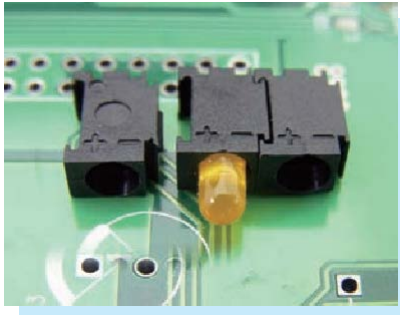

LED SPACER SUPPORT

- ◆ MATERIAL: NYLON 66 (UL)
- ◆ FLAME CLASS: 94V-2/94V-0
- ◆ COLOR: NATURAL/BLACK
- ◆ UNIT: mm

PART NO	A	PACKAGE
★ LEDBJ-3	3.0	2000
LEDBJ-9	9.15	1000
LEDBJ-10	10.15	

LED SPACER SUPPORT

- ◆ MATERIAL: NYLON 66 (UL)
- ◆ FLAME CLASS: 94V-2/94V-0
- ◆ COLOR: NATURAL/BLACK
- ◆ UNIT: mm

PART NO	PACKAGE
LED-344	1000

LED SPACER SUPPORT

- ◆ MATERIAL: NYLON 66 (UL)
- ◆ FLAME CLASS: 94V-2/94V-0
- ◆ COLOR: NATURAL/BLACK
- ◆ UNIT: mm