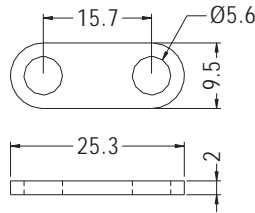

LED SPACER SUPPORT

- ◆ MATERIAL: NYLON 66 (UL)
- ◆ FLAME CLASS: 94V-2/94V-0
- ◆ COLOR: NATURAL/BLACK
- ◆ UNIT: mm

PART NO	PACKAGE
PUCP-1	1000

LED SPACER SUPPORT

- ◆ MATERIAL: NYLON 66 (UL)
- ◆ FLAME CLASS: 94V-2/94V-0
- ◆ COLOR: NATURAL/BLACK
- ◆ UNIT: mm