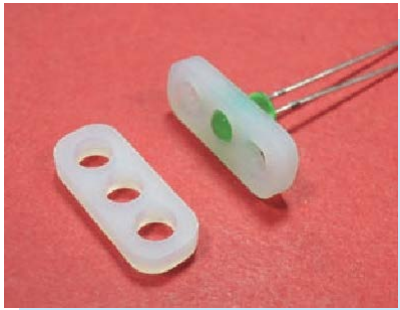

LED SPACER SUPPORT

- ◆ MATERIAL: NYLON 66 (UL)
- ◆ FLAME CLASS: 94V-2/94V-0
- ◆ COLOR: NATURAL/BLACK
- ◆ UNIT: mm

PART NO	PACKAGE
PUCP-1	1000

LED SPACER SUPPORT

- ◆ MATERIAL: NYLON 66 (UL)
- ◆ FLAME CLASS: 94V-2/94V-0
- ◆ COLOR: NATURAL/BLACK
- ◆ UNIT: mm

PART NO	PACKAGE
LEDI3-3	1000

LED SPACER SUPPORT

- ◆ MATERIAL: NYLON 66 (UL)
- ◆ FLAME CLASS: 94V-2/94V-0
- ◆ COLOR: BLACK
- ◆ UNIT: mm

PART NO	PACKAGE
EM-45	500

LED SPACER SUPPORT

- ◆ MATERIAL: NYLON 66 (UL)
- ◆ FLAME CLASS: 94V-2/94V-0
- ◆ COLOR: NATURAL/BLACK
- ◆ UNIT: mm

PART NO	A	PACKAGE
LEDSS-4	4.0	1000
LEDSS-5	5.0	
LEDSS-6	6.0	
LEDSS-7	7.0	
LEDSS-8	8.0	