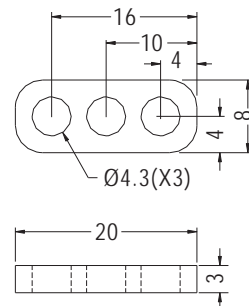

LED SPACER SUPPORT

- ◆ MATERIAL: NYLON 66 (UL)
- ◆ FLAME CLASS: 94V-2/94V-0
- ◆ COLOR: NATURAL/BLACK
- ◆ UNIT: mm

PART NO	PACKAGE
PUCP-1	1000

LED SPACER SUPPORT

- ◆ MATERIAL: NYLON 66 (UL)
- ◆ FLAME CLASS: 94V-2/94V-0
- ◆ COLOR: NATURAL/BLACK
- ◆ UNIT: mm

PART NO	PACKAGE
LEDI3-3	1000

LED SPACER SUPPORT

- ◆ MATERIAL: NYLON 66 (UL)
- ◆ FLAME CLASS: 94V-2/94V-0
- ◆ COLOR: BLACK
- ◆ UNIT: mm

PART NO	PACKAGE
EM-45	500

LED SPACER SUPPORT

- ◆ MATERIAL: NYLON 66 (UL)
- ◆ FLAME CLASS: 94V-2/94V-0
- ◆ COLOR: NATURAL/BLACK
- ◆ UNIT: mm