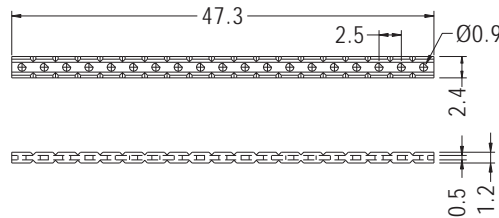

LED SPACER SUPPORT

- ◆ MATERIAL: NYLON 66 (UL)
- ◆ FLAME CLASS: 94V-2/94V-0
- ◆ COLOR: NATURAL/BLACK
- ◆ UNIT: mm

PART NO	PACKAGE
PUCP-1	1000

LED SPACER SUPPORT

- ◆ MATERIAL: NYLON 66 (UL)
- ◆ FLAME CLASS: 94V-2/94V-0
- ◆ COLOR: NATURAL/BLACK
- ◆ UNIT: mm

PART NO	PACKAGE
LEDI3-3	1000

LED SPACER SUPPORT

- ◆ MATERIAL: NYLON 66 (UL)
- ◆ FLAME CLASS: 94V-2/94V-0
- ◆ COLOR: BLACK
- ◆ UNIT: mm

PART NO	PACKAGE
EM-45	500

LED SPACER SUPPORT

- ◆ MATERIAL: NYLON 66 (UL)
- ◆ FLAME CLASS: 94V-2/94V-0
- ◆ COLOR: NATURAL/BLACK
- ◆ UNIT: mm