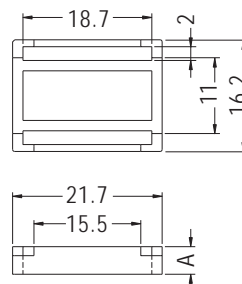

PART NO	PACKAGE
LEDI3-3	1000

LED SPACER SUPPORT

- ◆ MATERIAL: NYLON 66 (UL)
- ◆ FLAME CLASS: 94V-2/94V-0
- ◆ COLOR: BLACK
- ◆ UNIT: mm

PART NO	PACKAGE
EM-45	500

LED SPACER SUPPORT

- ◆ MATERIAL: NYLON 66 (UL)
- ◆ FLAME CLASS: 94V-2/94V-0
- ◆ COLOR: NATURAL/BLACK
- ◆ UNIT: mm