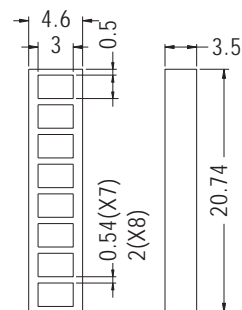

LED COVER

- ◆ MATERIAL:SILICON RUBBER
- ◆ COLOR:BLACK
- ◆ UNIT:mm

PARTNO	A	B	C	D	E	PACKAGE
LEDMK-3I	5.1	3.7	2.2	4.1	5.4	2000
LEDMK-5I	7.1	5.7	4.0	6.1	8.55	

LED COVER

- ◆ MATERIAL:SILICON RUBBER
- ◆ COLOR:BLACK
- ◆ UNIT:mm

PARTNO	A	B	C	D	E	F	PACKAGE
TF-263I	5.8	4.0	2.6	4.8	5.3	1.9	1000
TF-444I	6.0	4.0	2.8	4.8	5.45	1.3	

LED COVER

- ◆ MATERIAL:SILICON RUBBER
- ◆ COLOR:BLACK
- ◆ UNIT:mm

PART NO	C	PACKAGE
LEDMK-1I	2.9	2000

LED COVER

- ◆ MATERIAL:SILICON RUBBER
- ◆ COLOR:BLACK
- ◆ UNIT:mm

PARTNO	PACKAGE
TF-1298I	1000