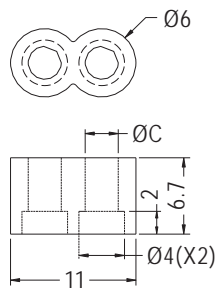

LED COVER

- ◆ MATERIAL:SILICON RUBBER
- ◆ COLOR:BLACK
- ◆ UNIT:mm

PARTNO	A	B	C	D	E	PACKAGE
LEDMK-3I	5.1	3.7	2.2	4.1	5.4	2000
LEDMK-5I	7.1	5.7	4.0	6.1	8.55	

LED COVER

- ◆ MATERIAL:SILICON RUBBER
- ◆ COLOR:BLACK
- ◆ UNIT:mm

PARTNO	A	B	C	D	E	F	PACKAGE
TF-263I	5.8	4.0	2.6	4.8	5.3	1.9	1000
TF-444I	6.0	4.0	2.8	4.8	5.45	1.3	

LED COVER

- ◆ MATERIAL:SILICON RUBBER
- ◆ COLOR:BLACK
- ◆ UNIT:mm

PART NO	C	PACKAGE
LEDMK-1I	2.9	2000

LED COVER

- ◆ MATERIAL:SILICON RUBBER
- ◆ COLOR:BLACK
- ◆ UNIT:mm

PARTNO	PACKAGE
TF-1298I	1000