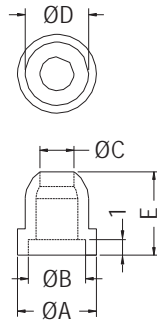

LED COVER

- ◆ MATERIAL:SILICON RUBBER
- ◆ COLOR:BLACK
- ◆ UNIT:mm

PARTNO	A	B	C	D	E	PACKAGE
LEDMK-3I	5.1	3.7	2.2	4.1	5.4	2000
LEDMK-5I	7.1	5.7	4.0	6.1	8.55	

LED COVER

- ◆ MATERIAL:SILICON RUBBER
- ◆ COLOR:BLACK
- ◆ UNIT:mm

PARTNO	A	B	C	D	E	F	PACKAGE
TF-263I	5.8	4.0	2.6	4.8	5.3	1.9	1000
TF-444I	6.0	4.0	2.8	4.8	5.45	1.3	

LED COVER

- ◆ MATERIAL:SILICON RUBBER
- ◆ COLOR:BLACK
- ◆ UNIT:mm

PART NO	C	PACKAGE
LEDMK-1I	2.9	2000

LED COVER

- ◆ MATERIAL:SILICON RUBBER
- ◆ COLOR:BLACK
- ◆ UNIT:mm

PARTNO	PACKAGE
TF-1298I	1000