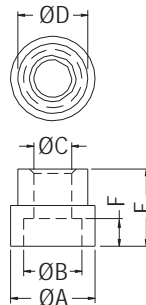

LED COVER

- ◆ MATERIAL:SILICON RUBBER
- ◆ COLOR:BLACK
- ◆ UNIT:mm

PARTNO	A	B	C	D	E	PACKAGE
LEDMK-3I	5.1	3.7	2.2	4.1	5.4	2000
LEDMK-5I	7.1	5.7	4.0	6.1	8.55	

LED COVER

- ◆ MATERIAL:SILICON RUBBER
- ◆ COLOR:BLACK
- ◆ UNIT:mm

PARTNO	A	B	C	D	E	F	PACKAGE
TF-263I	5.8	4.0	2.6	4.8	5.3	1.9	1000
TF-444I	6.0	4.0	2.8	4.8	5.45	1.3	

LED COVER

- ◆ MATERIAL:SILICON RUBBER
- ◆ COLOR:BLACK
- ◆ UNIT:mm

PART NO	C	PACKAGE
LEDMK-1I	2.9	2000

LED COVER

- ◆ MATERIAL:SILICON RUBBER
- ◆ COLOR:BLACK
- ◆ UNIT:mm

PARTNO	PACKAGE
TF-1298I	1000