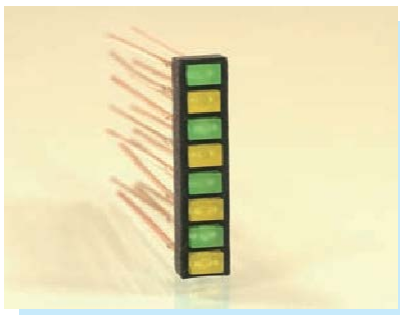

LED COVER

- ◆ MATERIAL:SILICON RUBBER
- ◆ COLOR:BLACK
- ◆ UNIT:mm

PARTNO	A	B	C	D	E	PACKAGE
LEDMK-3I	5.1	3.7	2.2	4.1	5.4	2000
LEDMK-5I	7.1	5.7	4.0	6.1	8.55	

LED COVER

- ◆ MATERIAL:SILICON RUBBER
- ◆ COLOR:BLACK
- ◆ UNIT:mm

PARTNO	A	B	C	D	E	F	PACKAGE
TF-263I	5.8	4.0	2.6	4.8	5.3	1.9	1000
TF-444I	6.0	4.0	2.8	4.8	5.45	1.3	

LED COVER

- ◆ MATERIAL:SILICON RUBBER
- ◆ COLOR:BLACK
- ◆ UNIT:mm

PART NO	C	PACKAGE
LEDMK-1I	2.9	2000

LED COVER

- ◆ MATERIAL:SILICON RUBBER
- ◆ COLOR:BLACK
- ◆ UNIT:mm

PARTNO	PACKAGE
TF-1298I	1000