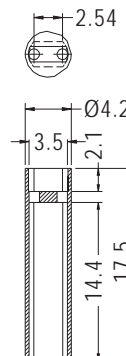

LED SPACER SUPPORT

- MATERIAL: NYLON 66 (UL)
- FLAME CLASS: 94V-2/94V-0
- COLOR: NATURAL/BLACK
- UNIT: mm

PART NO	PACKAGE
LEDE-17.5	1000