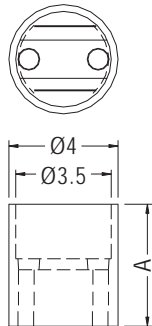

# LED SPACER SUPPORT

- ◆ MATERIAL: NYLON 66 (UL)
- ◆ FLAME CLASS: 94V-2/94V-0
- ◆ COLOR: NATURAL/BLACK
- ◆ UNIT: mm

PART NO	A	PACKAGE
LEDS-3S	3.0	2000
LEDS-4S	4.0	
LEDS-4.5S	4.5	
LEDS-5S	5.0	
LEDS-5.5S	5.5	
LEDS-6S	6.0	
LEDS-6.5S	6.5	
LEDS-7S	7.0	
LEDS-7.5S	7.5	
LEDS-8S	8.0	
LEDS-8.5S	8.5	
LEDS-9S	9.0	
LEDS-9.5S	9.5	
LEDS-10S	10.0	
LEDS-11S	11.0	
LEDS-11.5S	11.5	
LEDS-12S	12.0	
LEDS-12.5S	12.5	
LEDS-13S	13.0	
LEDS-13.5S	13.5	

PART NO	A	PACKAGE
LEDS-14.5S	14.5	2000
LEDS-15S	15.0	
LEDS-15.5S	15.5	
LEDS-16S	16.0	
LEDS-16.5S	16.5	
LEDS-17S	17.0	1000
LEDS-17.5S	17.5	
LEDS-18S	18.0	
LEDS-18.5S	18.5	
LEDS-19S	19.0	
LEDS-20S	20.0	
LEDS-20.5S	20.5	
LEDS-21S	21.0	
LEDS-21.5S	21.5	
LEDS-22S	22.0	
LEDS-22.5S	22.5	
LEDS-23S	23.0	