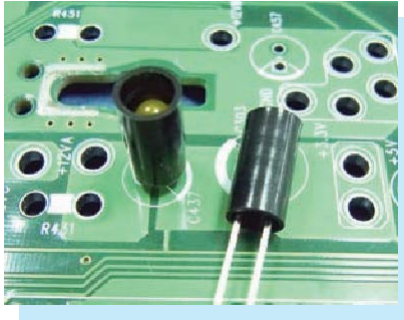

LED SPACER SUPPORT

- ◆ MATERIAL: NYLON 66 (UL)
- ◆ FLAME CLASS: 94V-2/94V-0
- ◆ COLOR: NATURAL/BLACK
- ◆ UNIT: mm

PARTNO	A	C	PACKAGE
LEDX3-1	9.5	4.1	1000
LEDX3-3	8.0		

LED SPACER SUPPORT

- ◆ MATERIAL: NYLON 66 (UL)
- ◆ FLAME CLASS: 94V-2/94V-0
- ◆ COLOR: NATURAL/BLACK
- ◆ UNIT: mm

PARTNO	A	PACKAGE
LEDO-6	6.0	2000
LEDO-9.5	9.5	
LEDO-15.5	15.5	1000

LELED SPACER SUPPORT

- ◆ MATERIAL: NYLON 66 (UL)
- ◆ FLAME CLASS: 94V-2/94V-0
- ◆ COLOR: NATURAL/BLACK
- ◆ UNIT: mm

PARTNO	A	PACKAGE
LEDXV-9.5	9.5	2000
LEDXV-22.2	22.2	