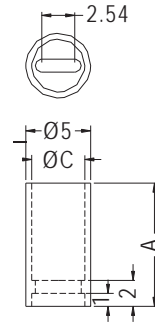

LED SPACER SUPPORT

- ◆ MATERIAL: NYLON 66 (UL)
- ◆ FLAME CLASS: 94V-2/94V-0
- ◆ COLOR: NATURAL/BLACK
- ◆ UNIT: mm

PARTNO	A	C	PACKAGE
LEDX3-1	9.5	4.1	1000
LEDX3-3	8.0		

LED SPACER SUPPORT

- ◆ MATERIAL: NYLON 66 (UL)
- ◆ FLAME CLASS: 94V-2/94V-0
- ◆ COLOR: NATURAL/BLACK
- ◆ UNIT: mm

PARTNO	A	PACKAGE
LEDO-6	6.0	2000
LEDO-9.5	9.5	
LEDO-15.5	15.5	1000

LELED SPACER SUPPORT

- ◆ MATERIAL: NYLON 66 (UL)
- ◆ FLAME CLASS: 94V-2/94V-0
- ◆ COLOR: NATURAL/BLACK
- ◆ UNIT: mm

PARTNO	A	PACKAGE
LEDXV-9.5	9.5	2000
LEDXV-22.2	22.2	