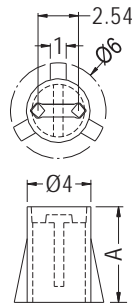

LED SPACER SUPPORT

- ◆ MATERIAL: NYLON 66 (UL)
- ◆ FLAME CLASS: 94V-2/94V-0
- ◆ COLOR: NATURAL/BLACK
- ◆ UNIT: mm

PARTNO	A	C	PACKAGE
LEDX3-1	9.5	4.1	1000
LEDX3-3	8.0		

LED SPACER SUPPORT

- ◆ MATERIAL: NYLON 66 (UL)
- ◆ FLAME CLASS: 94V-2/94V-0
- ◆ COLOR: NATURAL/BLACK
- ◆ UNIT: mm

PARTNO	A	PACKAGE
LEDO-6	6.0	2000
LEDO-9.5	9.5	
LEDO-15.5	15.5	1000

LELED SPACER SUPPORT

- ◆ MATERIAL: NYLON 66 (UL)
- ◆ FLAME CLASS: 94V-2/94V-0
- ◆ COLOR: NATURAL/BLACK
- ◆ UNIT: mm

PARTNO	A	PACKAGE
LEDXV-9.5	9.5	2000
LEDXV-22.2	22.2	