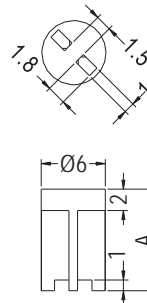

LED SPACER SUPPORT

- ◆ MATERIAL: NYLON 66 (UL)
- ◆ FLAME CLASS: 94V-2/94V-0
- ◆ COLOR: NATURAL/BLACK
- ◆ UNIT: mm

PARTNO	A	C	PACKAGE
LEDX3-1	9.5	4.1	1000
LEDX3-3	8.0		

LED SPACER SUPPORT

- ◆ MATERIAL: NYLON 66 (UL)
- ◆ FLAME CLASS: 94V-2/94V-0
- ◆ COLOR: NATURAL/BLACK
- ◆ UNIT: mm

PARTNO	A	PACKAGE
LEDO-6	6.0	2000
LEDO-9.5	9.5	
LEDO-15.5	15.5	1000

LELED SPACER SUPPORT

- ◆ MATERIAL: NYLON 66 (UL)
- ◆ FLAME CLASS: 94V-2/94V-0
- ◆ COLOR: NATURAL/BLACK
- ◆ UNIT: mm

PARTNO	A	PACKAGE
LEDXV-9.5	9.5	2000
LEDXV-22.2	22.2	