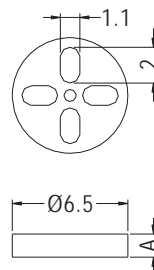

PART NO	A	PACKAGE
LEDAJ-1.3	1.3	2000
LEDAJ-7.9	7.9