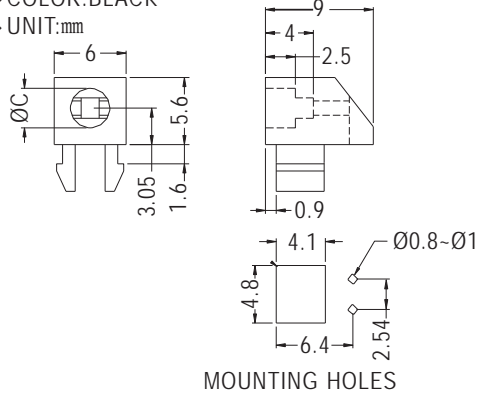

90° LED HOLDER

- ◆ MATERIAL: NYLON 66 (UL)
- ◆ FLAME CLASS: 94V-2/94V-0
- ◆ COLOR: BLACK
- ◆ UNIT: mm

PART NO	C	PACKAGE
LEK-314	3.3	1000

MOUNTING HOLES

90° LED HOLDER

- ◆ MATERIAL: NYLON 66 (UL)
- ◆ FLAME CLASS: 94V-2/94V-0
- ◆ COLOR: BLACK
- ◆ UNIT: mm

PART NO	A	B	C	PACKAGE
LEK-304	1.0	6.4	3.5	1000
LEK-310	2.0	6.35	3.5	

MOUNTING HOLES

90° LED HOLDER

- ◆ MATERIAL: NYLON 66 (UL)
- ◆ FLAME CLASS: 94V-2/94V-0
- ◆ COLOR: NATURAL/BLACK
- ◆ UNIT: mm

PART NO	C	PACKAGE
LEK54-17	5.0	1000

MOUNTING HOLES

90° LED HOLDER

- ◆ MATERIAL: NYLON 66 (UL)
- ◆ FLAME CLASS: 94V-2/94V-0
- ◆ COLOR: BLACK
- ◆ UNIT: mm

PART NO	C	PACKAGE
LEK-507	5.2	1000

MOUNTING HOLES