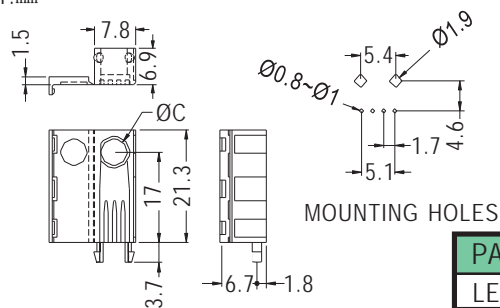

90° LED HOLDER

- ◆ MATERIAL: NYLON 66 (UL)
- ◆ FLAME CLASS: 94V-2/94V-0
- ◆ COLOR: BLACK
- ◆ UNIT: mm

PART NO	C	PACKAGE
LEK-314	3.3	1000

MOUNTING HOLES

90° LED HOLDER

- ◆ MATERIAL: NYLON 66 (UL)
- ◆ FLAME CLASS: 94V-2/94V-0
- ◆ COLOR: BLACK
- ◆ UNIT: mm

PART NO	A	B	C	PACKAGE
LEK-304	1.0	6.4	3.5	1000
LEK-310	2.0	6.35	3.5	

MOUNTING HOLES

90° LED HOLDER

- ◆ MATERIAL: NYLON 66 (UL)
- ◆ FLAME CLASS: 94V-2/94V-0
- ◆ COLOR: NATURAL/BLACK
- ◆ UNIT: mm

PART NO	C	PACKAGE
LEK54-17	5.0	1000

MOUNTING HOLES

90° LED HOLDER

- ◆ MATERIAL: NYLON 66 (UL)
- ◆ FLAME CLASS: 94V-2/94V-0
- ◆ COLOR: BLACK
- ◆ UNIT: mm

PART NO	C	PACKAGE
LEK-507	5.2	1000

MOUNTING HOLES