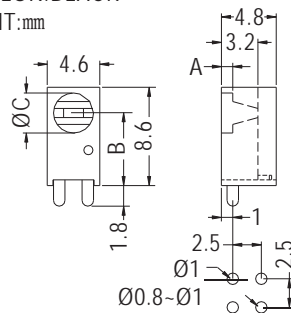

90° LED HOLDER

- ◆ MATERIAL: NYLON 66 (UL)
- ◆ FLAME CLASS: 94V-2/94V-0
- ◆ COLOR: BLACK
- ◆ UNIT: mm

PART NO	C	PACKAGE
LEK-314	3.3	1000

MOUNTING HOLES

90° LED HOLDER

- ◆ MATERIAL: NYLON 66 (UL)
- ◆ FLAME CLASS: 94V-2/94V-0
- ◆ COLOR: BLACK
- ◆ UNIT: mm

PART NO	A	B	C	PACKAGE
LEK-304	1.0	6.4	3.5	1000
LEK-310	2.0	6.35	3.5	

MOUNTING HOLES

90° LED HOLDER

- ◆ MATERIAL: NYLON 66 (UL)
- ◆ FLAME CLASS: 94V-2/94V-0
- ◆ COLOR: NATURAL/BLACK
- ◆ UNIT: mm

PART NO	C	PACKAGE
LEK54-17	5.0	1000

MOUNTING HOLES

90° LED HOLDER

- ◆ MATERIAL: NYLON 66 (UL)
- ◆ FLAME CLASS: 94V-2/94V-0
- ◆ COLOR: BLACK
- ◆ UNIT: mm

PART NO	C	PACKAGE
LEK-507	5.2	1000

MOUNTING HOLES