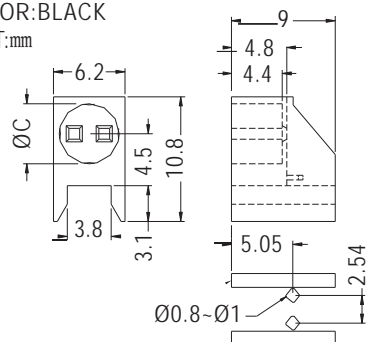

90° LED HOLDER

- ◆ MATERIAL: NYLON 66 (UL)
- ◆ FLAME CLASS: 94V-2/94V-0
- ◆ COLOR: BLACK
- ◆ UNIT: mm

PART NO	C	PACKAGE
LEK-314	3.3	1000

MOUNTING HOLES

90° LED HOLDER

- ◆ MATERIAL: NYLON 66 (UL)
- ◆ FLAME CLASS: 94V-2/94V-0
- ◆ COLOR: BLACK
- ◆ UNIT: mm

PART NO	A	B	C	PACKAGE
LEK-304	1.0	6.4	3.5	1000
LEK-310	2.0	6.35	3.5	

MOUNTING HOLES

90° LED HOLDER

- ◆ MATERIAL: NYLON 66 (UL)
- ◆ FLAME CLASS: 94V-2/94V-0
- ◆ COLOR: NATURAL/BLACK
- ◆ UNIT: mm

PART NO	C	PACKAGE
LEK54-17	5.0	1000

MOUNTING HOLES

90° LED HOLDER

- ◆ MATERIAL: NYLON 66 (UL)
- ◆ FLAME CLASS: 94V-2/94V-0
- ◆ COLOR: BLACK
- ◆ UNIT: mm

PART NO	C	PACKAGE
LEK-507	5.2	1000

MOUNTING HOLES