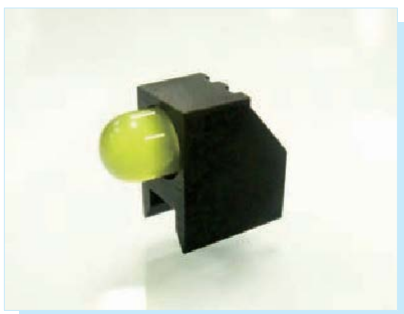

90° LED HOLDER

- ◆ MATERIAL: NYLON 66 (UL)
- ◆ FLAME CLASS: 94V-2/94V-0
- ◆ COLOR: BLACK
- ◆ UNIT: mm

PART NO	C	PACKAGE
LEK-314	3.3	1000

MOUNTING HOLES

90° LED HOLDER

- ◆ MATERIAL: NYLON 66 (UL)
- ◆ FLAME CLASS: 94V-2/94V-0
- ◆ COLOR: BLACK
- ◆ UNIT: mm

PART NO	A	B	C	PACKAGE
LEK-304	1.0	6.4	3.5	1000
LEK-310	2.0	6.35	3.5	

MOUNTING HOLES

90° LED HOLDER

- ◆ MATERIAL: NYLON 66 (UL)
- ◆ FLAME CLASS: 94V-2/94V-0
- ◆ COLOR: NATURAL/BLACK
- ◆ UNIT: mm

PART NO	C	PACKAGE
LEK54-17	5.0	1000

MOUNTING HOLES

90° LED HOLDER

- ◆ MATERIAL: NYLON 66 (UL)
- ◆ FLAME CLASS: 94V-2/94V-0
- ◆ COLOR: BLACK
- ◆ UNIT: mm

PART NO	C	PACKAGE
LEK-507	5.2	1000

MOUNTING HOLES