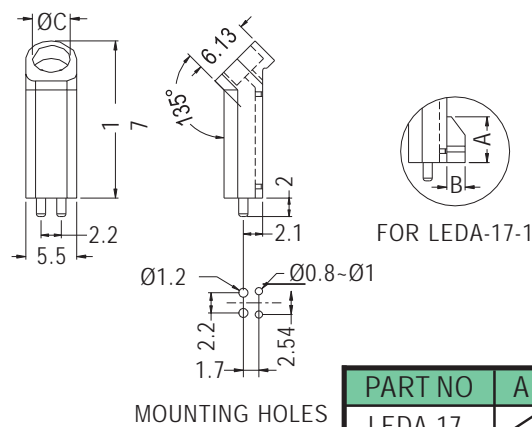

90° LED HOLDER

- ◆ MATERIAL: NYLON 66 (UL)
- ◆ FLAME CLASS: 94V-2/94V-0
- ◆ COLOR: NATURAL/BLACK
- ◆ UNIT: mm

PART NO	C	PACKAGE
LEK-513	6.0	2000

90° LED HOLDER

- ◆ MATERIAL: NYLON 66 (UL)
- ◆ FLAME CLASS: 94V-2/94V-0
- ◆ COLOR: BLACK
- ◆ UNIT: mm

PART NO	C	PACKAGE
LEK-545	6.2	1000

LED SPACER SUPPORT

- ◆ MATERIAL: NYLON 66 (UL)
- ◆ FLAME CLASS: 94V-2/94V-0
- ◆ COLOR: NATURAL/BLACK
- ◆ UNIT: mm

PART NO	A	B	C	PACKAGE
LEDA-17	/	/	4.1	1000
LEDA-17-1	5.0	2.0	4.1	