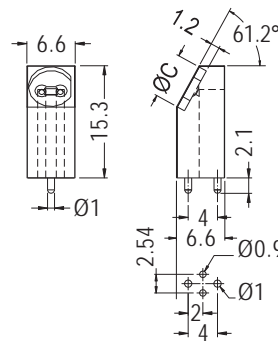

90° LED HOLDER

- ◆ MATERIAL: NYLON 66 (UL)
- ◆ FLAME CLASS: 94V-2/94V-0
- ◆ COLOR: NATURAL/BLACK
- ◆ UNIT: mm

PART NO	C	PACKAGE
LEK-513	6.0	2000

90° LED HOLDER

- ◆ MATERIAL: NYLON 66 (UL)
- ◆ FLAME CLASS: 94V-2/94V-0
- ◆ COLOR: BLACK
- ◆ UNIT: mm

PART NO	C	PACKAGE
LEK-545	6.2	1000

LED SPACER SUPPORT

- ◆ MATERIAL: NYLON 66 (UL)
- ◆ FLAME CLASS: 94V-2/94V-0
- ◆ COLOR: NATURAL/BLACK
- ◆ UNIT: mm

PART NO	A	B	C	PACKAGE
LEDA-17	/	/	4.1	1000
LEDA-17-1	5.0	2.0	4.1	