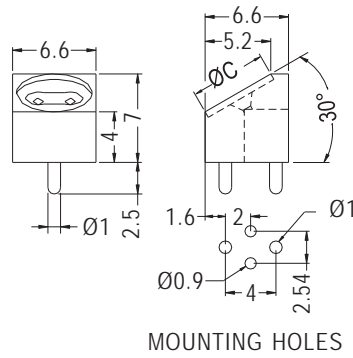

90° LED HOLDER

- ◆ MATERIAL: NYLON 66 (UL)
- ◆ FLAME CLASS: 94V-2/94V-0
- ◆ COLOR: NATURAL/BLACK
- ◆ UNIT: mm

PART NO	C	PACKAGE
LEK-513	6.0	2000

90° LED HOLDER

- ◆ MATERIAL: NYLON 66 (UL)
- ◆ FLAME CLASS: 94V-2/94V-0
- ◆ COLOR: BLACK
- ◆ UNIT: mm

PART NO	C	PACKAGE
LEK-545	6.2	1000

LED SPACER SUPPORT

- ◆ MATERIAL: NYLON 66 (UL)
- ◆ FLAME CLASS: 94V-2/94V-0
- ◆ COLOR: NATURAL/BLACK
- ◆ UNIT: mm

PART NO	A	B	C	PACKAGE
LEDA-17	/	/	4.1	1000
LEDA-17-1	5.0	2.0	4.1	