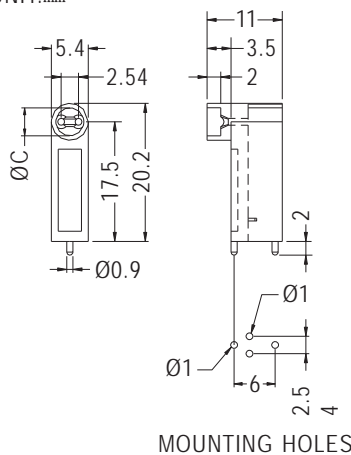

90° LED HOLDER

- ◆ MATERIAL: NYLON 66 (UL)
- ◆ FLAME CLASS: 94V-2/94V-0
- ◆ COLOR: NATURAL/BLACK
- ◆ UNIT: mm

PARTNO	A	B	PACKAGE
LED1L-5	5.0		2000
LED1L-6	6.0	3.0	
LED1L-7	7.0	3.0	
LED1L-8	8.0	3.0	1000
LED1L-9	9.0	3.0	
LED1L-10	10.0	2.5	

90° LED HOLDER

- ◆ MATERIAL: NYLON 66 (UL)
- ◆ FLAME CLASS: 94V-2/94V-0
- ◆ COLOR: NATURAL/BLACK
- ◆ UNIT: mm

PARTNO	A	B	PACKAGE
LEKH-3	3.0	2.9	1000
LEKH-6	6.0	2.5	
LEKH-7	7.0	2.5	
LEKH-9	9.0	2.9	
LEKH-10	10.0	2.9	

PARTNO	PACKAGE
LEKH-4.5	1000

90° LED HOLDER

- ◆ MATERIAL: NYLON 66 (UL)
- ◆ FLAME CLASS: 94V-2/94V-0
- ◆ COLOR: NATURAL/BLACK
- ◆ UNIT: mm

PARTNO	C	PACKAGE
LEAK-17.5	4.1	1000

◆ FOR 3 PINLED

PARTNO	C	PACKAGE
LEAK3-17.5	4.1	1000