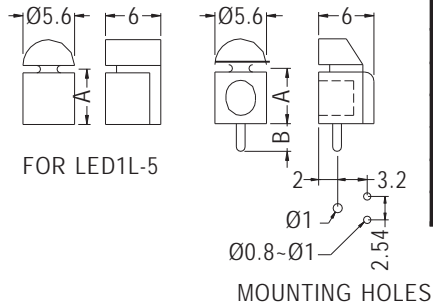

90° LED HOLDER

- ◆ MATERIAL: NYLON 66 (UL)
- ◆ FLAME CLASS: 94V-2/94V-0
- ◆ COLOR: NATURAL/BLACK
- ◆ UNIT: mm

PARTNO	A	B	PACKAGE
LED1L-5	5.0		2000
LED1L-6	6.0	3.0	
LED1L-7	7.0	3.0	
LED1L-8	8.0	3.0	1000
LED1L-9	9.0	3.0	
LED1L-10	10.0	2.5	

90° LED HOLDER

- ◆ MATERIAL: NYLON 66 (UL)
- ◆ FLAME CLASS: 94V-2/94V-0
- ◆ COLOR: NATURAL/BLACK
- ◆ UNIT: mm

PARTNO	A	B	PACKAGE
LEKH-3	3.0	2.9	1000
LEKH-6	6.0	2.5	
LEKH-7	7.0	2.5	
LEKH-9	9.0	2.9	
LEKH-10	10.0	2.9	

PARTNO	PACKAGE
LEKH-4.5	1000

90° LED HOLDER

- ◆ MATERIAL: NYLON 66 (UL)
- ◆ FLAME CLASS: 94V-2/94V-0
- ◆ COLOR: NATURAL/BLACK
- ◆ UNIT: mm

PARTNO	C	PACKAGE
LEAK-17.5	4.1	1000

◆ FOR 3 PINLED

PARTNO	C	PACKAGE
LEAK3-17.5	4.1	1000