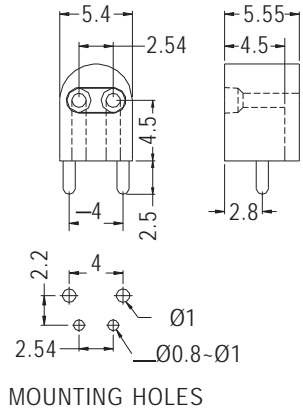

90° LED HOLDER

- ◆ MATERIAL: NYLON 66 (UL)
- ◆ FLAME CLASS: 94V-2/94V-0
- ◆ COLOR: NATURAL/BLACK
- ◆ UNIT: mm

PARTNO	A	B	PACKAGE
LED1L-5	5.0		2000
LED1L-6	6.0	3.0	
LED1L-7	7.0	3.0	
LED1L-8	8.0	3.0	1000
LED1L-9	9.0	3.0	
LED1L-10	10.0	2.5	

90° LED HOLDER

- ◆ MATERIAL: NYLON 66 (UL)
- ◆ FLAME CLASS: 94V-2/94V-0
- ◆ COLOR: NATURAL/BLACK
- ◆ UNIT: mm

PARTNO	A	B	PACKAGE
LEKH-3	3.0	2.9	1000
LEKH-6	6.0	2.5	
LEKH-7	7.0	2.5	
LEKH-9	9.0	2.9	
LEKH-10	10.0	2.9	

PARTNO	PACKAGE
LEKH-4.5	1000

90° LED HOLDER

- ◆ MATERIAL: NYLON 66 (UL)
- ◆ FLAME CLASS: 94V-2/94V-0
- ◆ COLOR: NATURAL/BLACK
- ◆ UNIT: mm

PARTNO	C	PACKAGE
LEAK-17.5	4.1	1000

◆ FOR 3 PINLED

PARTNO	C	PACKAGE
LEAK3-17.5	4.1	1000