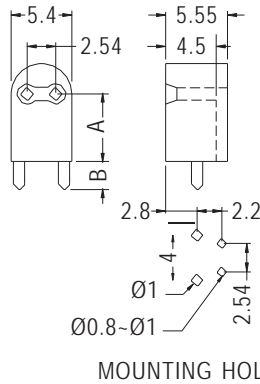

90° LED HOLDER

- ◆ MATERIAL: NYLON 66 (UL)
- ◆ FLAME CLASS: 94V-2/94V-0
- ◆ COLOR: NATURAL/BLACK
- ◆ UNIT: mm

PARTNO	A	B	PACKAGE
LED1L-5	5.0		2000
LED1L-6	6.0	3.0	
LED1L-7	7.0	3.0	
LED1L-8	8.0	3.0	1000
LED1L-9	9.0	3.0	
LED1L-10	10.0	2.5	

90° LED HOLDER

- ◆ MATERIAL: NYLON 66 (UL)
- ◆ FLAME CLASS: 94V-2/94V-0
- ◆ COLOR: NATURAL/BLACK
- ◆ UNIT: mm

PARTNO	A	B	PACKAGE
LEKH-3	3.0	2.9	1000
LEKH-6	6.0	2.5	
LEKH-7	7.0	2.5	
LEKH-9	9.0	2.9	
LEKH-10	10.0	2.9	

PARTNO	PACKAGE
LEKH-4.5	1000

90° LED HOLDER

- ◆ MATERIAL: NYLON 66 (UL)
- ◆ FLAME CLASS: 94V-2/94V-0
- ◆ COLOR: NATURAL/BLACK
- ◆ UNIT: mm

PARTNO	C	PACKAGE
LEAK-17.5	4.1	1000

◆ FOR 3 PINLED

PARTNO	C	PACKAGE
LEAK3-17.5	4.1	1000