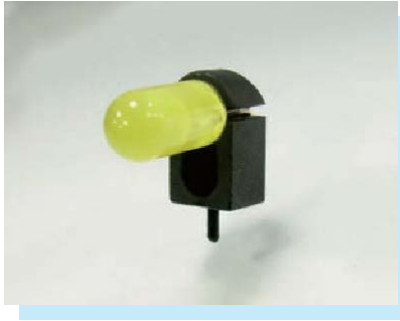

90° LED HOLDER

- ◆ MATERIAL: NYLON 66 (UL)
- ◆ FLAME CLASS: 94V-2/94V-0
- ◆ COLOR: NATURAL/BLACK
- ◆ UNIT: mm

PARTNO	A	B	PACKAGE
LED1L-5	5.0		2000
LED1L-6	6.0	3.0	
LED1L-7	7.0	3.0	
LED1L-8	8.0	3.0	1000
LED1L-9	9.0	3.0	
LED1L-10	10.0	2.5	

90° LED HOLDER

- ◆ MATERIAL: NYLON 66 (UL)
- ◆ FLAME CLASS: 94V-2/94V-0
- ◆ COLOR: NATURAL/BLACK
- ◆ UNIT: mm

PARTNO	A	B	PACKAGE
LEKH-3	3.0	2.9	1000
LEKH-6	6.0	2.5	
LEKH-7	7.0	2.5	
LEKH-9	9.0	2.9	
LEKH-10	10.0	2.9	

PARTNO	PACKAGE
LEKH-4.5	1000

90° LED HOLDER

- ◆ MATERIAL: NYLON 66 (UL)
- ◆ FLAME CLASS: 94V-2/94V-0
- ◆ COLOR: NATURAL/BLACK
- ◆ UNIT: mm

PARTNO	C	PACKAGE
LEAK-17.5	4.1	1000

◆ FOR 3 PINLED

PARTNO	C	PACKAGE
LEAK3-17.5	4.1	1000