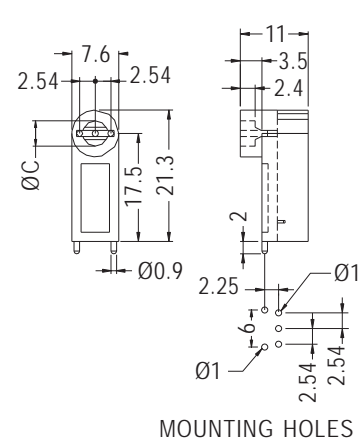

90° LED HOLDER

- ◆ MATERIAL: NYLON 66 (UL)
- ◆ FLAME CLASS: 94V-2/94V-0
- ◆ COLOR: NATURAL/BLACK
- ◆ UNIT: mm

PARTNO	A	B	PACKAGE
LED1L-5	5.0		2000
LED1L-6	6.0	3.0	
LED1L-7	7.0	3.0	
LED1L-8	8.0	3.0	1000
LED1L-9	9.0	3.0	
LED1L-10	10.0	2.5	

90° LED HOLDER

- ◆ MATERIAL: NYLON 66 (UL)
- ◆ FLAME CLASS: 94V-2/94V-0
- ◆ COLOR: NATURAL/BLACK
- ◆ UNIT: mm

PARTNO	A	B	PACKAGE
LEKH-3	3.0	2.9	1000
LEKH-6	6.0	2.5	
LEKH-7	7.0	2.5	
LEKH-9	9.0	2.9	
LEKH-10	10.0	2.9	

PARTNO	PACKAGE
LEKH-4.5	1000

90° LED HOLDER

- ◆ MATERIAL: NYLON 66 (UL)
- ◆ FLAME CLASS: 94V-2/94V-0
- ◆ COLOR: NATURAL/BLACK
- ◆ UNIT: mm

PARTNO	C	PACKAGE
LEAK-17.5	4.1	1000

◆ FOR 3 PINLED

PARTNO	C	PACKAGE
LEAK3-17.5	4.1	1000