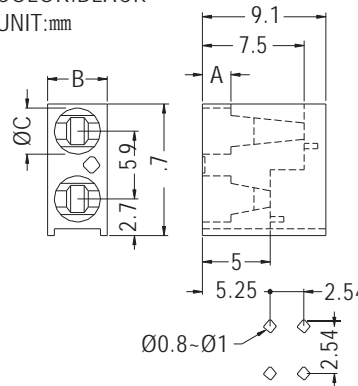

# 90° LED HOLDER

- ◆ MATERIAL: NYLON 66 (UL)
- ◆ FLAME CLASS: 94V-2/94V-0
- ◆ COLOR: NATURAL/BLACK
- ◆ UNIT: mm

PART NO	PACKAGE
LEAH-4.5	2000

# 90° LED HOLDER

- ◆ MATERIAL: NYLON 66 (UL)
- ◆ FLAME CLASS: 94V-2/94V-0
- ◆ COLOR: BLACK
- ◆ UNIT: mm

PART NO	C	PACKAGE
LED-328	3.8	1000

MOUNTING HOLES

# 90° LED HOLDER

- ◆ MATERIAL: NYLON 66 (UL)
- ◆ FLAME CLASS: 94V-2/94V-0
- ◆ COLOR: BLACK
- ◆ UNIT: mm

PART NO	A	B	C	PACKAGE
LED-306	2.1	4.4	3.4	1000
LED-306(A)	1.5	4.3	3.4	

MOUNTING HOLES

PART NO	C	PACKAGE
LED-306(B)	3.3	1000