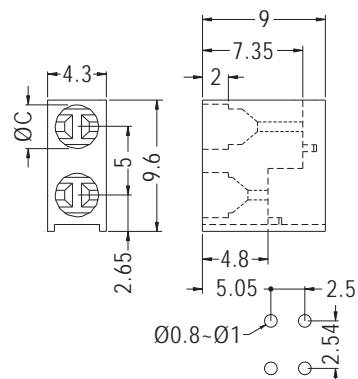

# 90° LED HOLDER

- ◆ MATERIAL: NYLON 66 (UL)
- ◆ FLAME CLASS: 94V-2/94V-0
- ◆ COLOR: BLACK
- ◆ UNIT: mm

PART NO	C	PACKAGE
LED-328	3.8	1000

MOUNTING HOLES

# 90° LED HOLDER

- ◆ MATERIAL: NYLON 66 (UL)
- ◆ FLAME CLASS: 94V-2/94V-0
- ◆ COLOR: BLACK
- ◆ UNIT: mm

PART NO	A	B	C	PACKAGE
LED-306	2.1	4.4	3.4	1000
LED-306(A)	1.5	4.3	3.4	

MOUNTING HOLES

PART NO	C	PACKAGE
LED-306(B)	3.3	1000