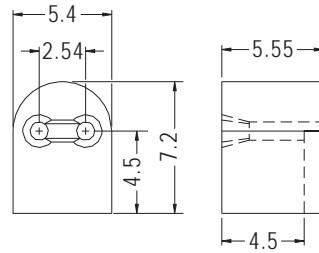

# 90° LED HOLDER

- ◆ MATERIAL: NYLON 66 (UL)
- ◆ FLAME CLASS: 94V-2/94V-0
- ◆ COLOR: NATURAL/BLACK
- ◆ UNIT: mm

PART NO	PACKAGE
LEAH-4.5	2000

# 90° LED HOLDER

- ◆ MATERIAL: NYLON 66 (UL)
- ◆ FLAME CLASS: 94V-2/94V-0
- ◆ COLOR: BLACK
- ◆ UNIT: mm

PART NO	C	PACKAGE
LED-328	3.8	1000

MOUNTING HOLES

# 90° LED HOLDER

- ◆ MATERIAL: NYLON 66 (UL)
- ◆ FLAME CLASS: 94V-2/94V-0
- ◆ COLOR: BLACK
- ◆ UNIT: mm

PART NO	A	B	C	PACKAGE
LED-306	2.1	4.4	3.4	1000
LED-306(A)	1.5	4.3	3.4	

MOUNTING HOLES

PART NO	C	PACKAGE
LED-306(B)	3.3	1000