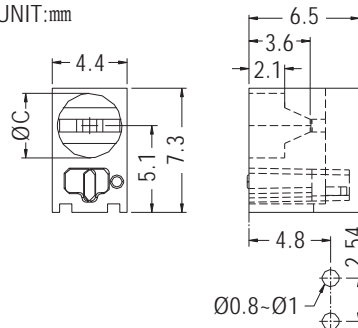

# 90° LED HOLDER

- ◆ MATERIAL: NYLON 66 (UL)
- ◆ FLAME CLASS: 94V-2/94V-0
- ◆ COLOR: NATURAL/BLACK
- ◆ UNIT: mm

PART NO	PACKAGE
LEAH-4.5	2000

# 90° LED HOLDER

- ◆ MATERIAL: NYLON 66 (UL)
- ◆ FLAME CLASS: 94V-2/94V-0
- ◆ COLOR: BLACK
- ◆ UNIT: mm

PART NO	C	PACKAGE
LED-328	3.8	1000

MOUNTING HOLES

# 90° LED HOLDER

- ◆ MATERIAL: NYLON 66 (UL)
- ◆ FLAME CLASS: 94V-2/94V-0
- ◆ COLOR: BLACK
- ◆ UNIT: mm

PART NO	A	B	C	PACKAGE
LED-306	2.1	4.4	3.4	1000
LED-306(A)	1.5	4.3	3.4	

MOUNTING HOLES

PART NO	C	PACKAGE
LED-306(B)	3.3	1000