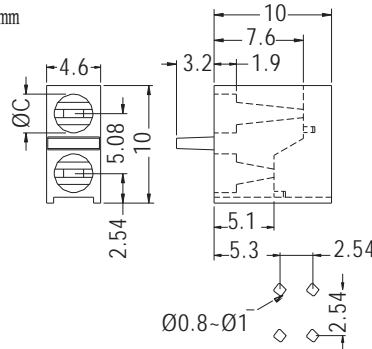

90° LEDHOLDER

- ◆ MATERIAL: NYLON 66 (UL)
- ◆ FLAME CLASS: 94V-2/94V-0
- ◆ COLOR: BLACK
- ◆ UNIT: mm

MOUNTING HOLES

PART NO	C	PACKAGE
LED-307	3.3	1000
LED-307(A)	3.2	

MOUNTING HOLES

PART NO	C	PACKAGE
LED-308	3.4	1000

90° LEDHOLDER

- ◆ MATERIAL: NYLON 66 (UL)
- ◆ FLAME CLASS: 94V-2/94V-0
- ◆ COLOR: BLACK
- ◆ UNIT: mm

MOUNTING HOLES

PART NO	C	PACKAGE
LED-305	3.3	1000

90° LEDHOLDER

- ◆ MATERIAL: NYLON 66 (UL)
- ◆ FLAME CLASS: 94V-2/94V-0
- ◆ COLOR: BLACK
- ◆ UNIT: mm

MOUNTING HOLES

PART NO	C	PACKAGE
LED-317	3.3	1000