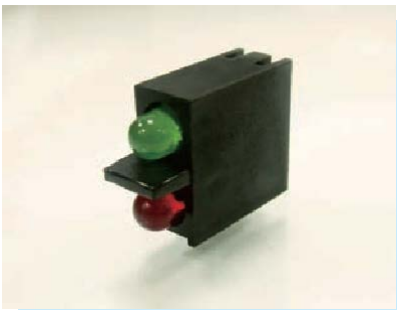

90° LEDHOLDER

- ◆ MATERIAL: NYLON 66 (UL)
- ◆ FLAME CLASS: 94V-2/94V-0
- ◆ COLOR: BLACK
- ◆ UNIT: mm

MOUNTING HOLES

PART NO	C	PACKAGE
LED-307	3.3	1000
LED-307(A)	3.2	

MOUNTING HOLES

PART NO	C	PACKAGE
LED-308	3.4	1000

90° LEDHOLDER

- ◆ MATERIAL: NYLON 66 (UL)
- ◆ FLAME CLASS: 94V-2/94V-0
- ◆ COLOR: BLACK
- ◆ UNIT: mm

MOUNTING HOLES

PART NO	C	PACKAGE
LED-305	3.3	1000

90° LEDHOLDER

- ◆ MATERIAL: NYLON 66 (UL)
- ◆ FLAME CLASS: 94V-2/94V-0
- ◆ COLOR: BLACK
- ◆ UNIT: mm

MOUNTING HOLES

PART NO	C	PACKAGE
LED-317	3.3	1000