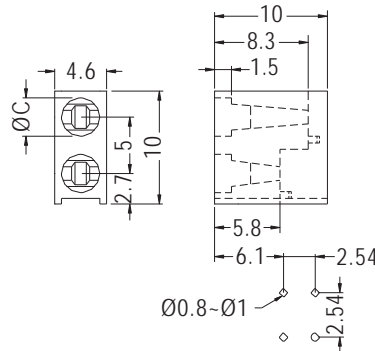

90° LEDHOLDER

- ◆ MATERIAL: NYLON 66 (UL)
- ◆ FLAME CLASS: 94V-2/94V-0
- ◆ COLOR: BLACK
- ◆ UNIT: mm

MOUNTING HOLES

PART NO	C	PACKAGE
LED-307	3.3	1000
LED-307(A)	3.2	

MOUNTING HOLES

PART NO	C	PACKAGE
LED-308	3.4	1000

90° LEDHOLDER

- ◆ MATERIAL: NYLON 66 (UL)
- ◆ FLAME CLASS: 94V-2/94V-0
- ◆ COLOR: BLACK
- ◆ UNIT: mm

MOUNTING HOLES

PART NO	C	PACKAGE
LED-305	3.3	1000

90° LEDHOLDER

- ◆ MATERIAL: NYLON 66 (UL)
- ◆ FLAME CLASS: 94V-2/94V-0
- ◆ COLOR: BLACK
- ◆ UNIT: mm