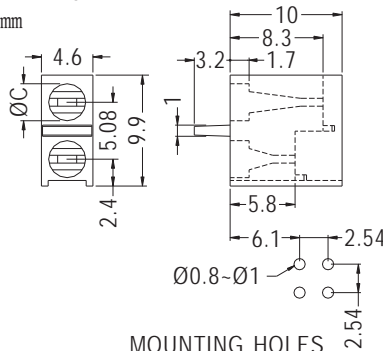

90° LEDHOLDER

- ◆ MATERIAL: NYLON 66 (UL)
- ◆ FLAME CLASS: 94V-2/94V-0
- ◆ COLOR: BLACK
- ◆ UNIT: mm

MOUNTING HOLES

PART NO	C	PACKAGE
LED-307	3.3	1000
LED-307(A)	3.2	

MOUNTING HOLES

PART NO	C	PACKAGE
LED-308	3.4	1000

90° LEDHOLDER

- ◆ MATERIAL: NYLON 66 (UL)
- ◆ FLAME CLASS: 94V-2/94V-0
- ◆ COLOR: BLACK
- ◆ UNIT: mm

MOUNTING HOLES

PART NO	C	PACKAGE
LED-305	3.3	1000

90° LEDHOLDER

- ◆ MATERIAL: NYLON 66 (UL)
- ◆ FLAME CLASS: 94V-2/94V-0
- ◆ COLOR: BLACK
- ◆ UNIT: mm

MOUNTING HOLES

PART NO	C	PACKAGE
LED-317	3.3	1000