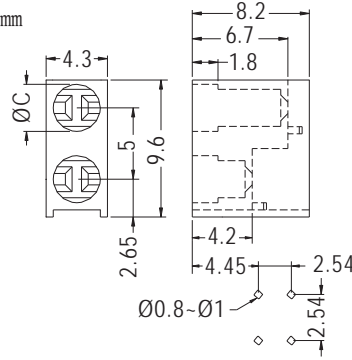

90° LEDHOLDER

- ◆ MATERIAL: NYLON 66 (UL)
- ◆ FLAME CLASS: 94V-2/94V-0
- ◆ COLOR: BLACK
- ◆ UNIT: mm

MOUNTING HOLES

PART NO	C	PACKAGE
LED-307	3.3	1000
LED-307(A)	3.2	

MOUNTING HOLES

PART NO	C	PACKAGE
LED-308	3.4	1000

90° LEDHOLDER

- ◆ MATERIAL: NYLON 66 (UL)
- ◆ FLAME CLASS: 94V-2/94V-0
- ◆ COLOR: BLACK
- ◆ UNIT: mm

MOUNTING HOLES

PART NO	C	PACKAGE
LED-305	3.3	1000

90° LEDHOLDER

- ◆ MATERIAL: NYLON 66 (UL)
- ◆ FLAME CLASS: 94V-2/94V-0
- ◆ COLOR: BLACK
- ◆ UNIT: mm

MOUNTING HOLES

PART NO	C	PACKAGE
LED-317	3.3	1000