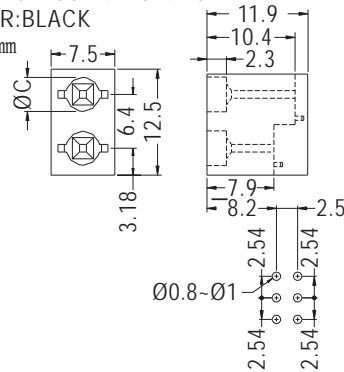

90° LEDHOLDER

- ◆ MATERIAL: NYLON 66 (UL)
- ◆ FLAME CLASS: 94V-2/94V-0
- ◆ COLOR: BLACK
- ◆ UNIT: mm

MOUNTING HOLES

PART NO	C	PACKAGE
LED-342	4.0	1000

90° LEDHOLDER

- ◆ MATERIAL: NYLON 66 (UL)
- ◆ FLAME CLASS: 94V-2/94V-0
- ◆ COLOR: BLACK
- ◆ UNIT: mm

MOUNTING HOLES

PART NO	C	PACKAGE
LED-525	5.1	1000

90° LEDHOLDER

- ◆ MATERIAL: NYLON 66 (UL)
- ◆ FLAME CLASS: 94V-2/94V-0
- ◆ COLOR: BLACK
- ◆ UNIT: mm

MOUNTING HOLES

PART NO	PACKAGE
LED-521	1000

90° LEDHOLDER

- ◆ MATERIAL: NYLON 66 (UL)
- ◆ FLAME CLASS: 94V-2/94V-0
- ◆ COLOR: BLACK
- ◆ UNIT: mm

MOUNTING HOLES

PART NO	C	PACKAGE
LED-330	3.3	1000