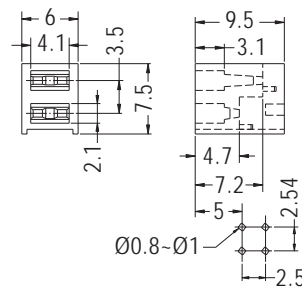

90° LEDHOLDER

- ◆ MATERIAL: NYLON 66 (UL)
- ◆ FLAME CLASS: 94V-2/94V-0
- ◆ COLOR: BLACK
- ◆ UNIT: mm

MOUNTING HOLES

PART NO	C	PACKAGE
LED-342	4.0	1000

90° LEDHOLDER

- ◆ MATERIAL: NYLON 66 (UL)
- ◆ FLAME CLASS: 94V-2/94V-0
- ◆ COLOR: BLACK
- ◆ UNIT: mm

MOUNTING HOLES

PART NO	C	PACKAGE
LED-525	5.1	1000

90° LEDHOLDER

- ◆ MATERIAL: NYLON 66 (UL)
- ◆ FLAME CLASS: 94V-2/94V-0
- ◆ COLOR: BLACK
- ◆ UNIT: mm

MOUNTING HOLES

PART NO	PACKAGE
LED-521	1000

90° LEDHOLDER

- ◆ MATERIAL: NYLON 66 (UL)
- ◆ FLAME CLASS: 94V-2/94V-0
- ◆ COLOR: BLACK
- ◆ UNIT: mm

MOUNTING HOLES

PART NO	C	PACKAGE
LED-330	3.3	1000