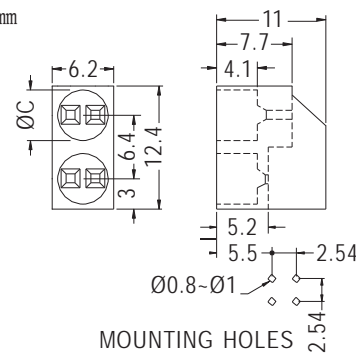

90° LEDHOLDER

- ◆ MATERIAL: NYLON 66 (UL)
- ◆ FLAME CLASS: 94V-2/94V-0
- ◆ COLOR: BLACK
- ◆ UNIT: mm

MOUNTING HOLES

PART NO	C	PACKAGE
LED-342	4.0	1000

90° LEDHOLDER

- ◆ MATERIAL: NYLON 66 (UL)
- ◆ FLAME CLASS: 94V-2/94V-0
- ◆ COLOR: BLACK
- ◆ UNIT: mm

MOUNTING HOLES

PART NO	C	PACKAGE
LED-525	5.1	1000

90° LEDHOLDER

- ◆ MATERIAL: NYLON 66 (UL)
- ◆ FLAME CLASS: 94V-2/94V-0
- ◆ COLOR: BLACK
- ◆ UNIT: mm

MOUNTING HOLES

PART NO	PACKAGE
LED-521	1000

90° LEDHOLDER

- ◆ MATERIAL: NYLON 66 (UL)
- ◆ FLAME CLASS: 94V-2/94V-0
- ◆ COLOR: BLACK
- ◆ UNIT: mm

MOUNTING HOLES

PART NO	C	PACKAGE
LED-330	3.3	1000