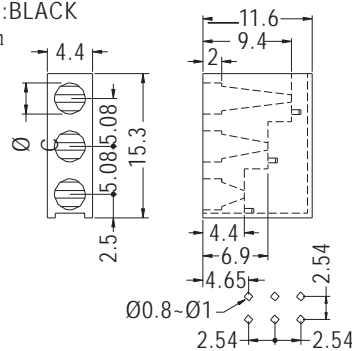

90° LEDHOLDER

- ◆ MATERIAL: NYLON 66 (UL)
- ◆ FLAME CLASS: 94V-2/94V-0
- ◆ COLOR: BLACK
- ◆ UNIT: mm

MOUNTING HOLES

PART NO	C	PACKAGE
LED-342	4.0	1000

90° LEDHOLDER

- ◆ MATERIAL: NYLON 66 (UL)
- ◆ FLAME CLASS: 94V-2/94V-0
- ◆ COLOR: BLACK
- ◆ UNIT: mm

MOUNTING HOLES

PART NO	C	PACKAGE
LED-525	5.1	1000

90° LEDHOLDER

- ◆ MATERIAL: NYLON 66 (UL)
- ◆ FLAME CLASS: 94V-2/94V-0
- ◆ COLOR: BLACK
- ◆ UNIT: mm

MOUNTING HOLES

PART NO	PACKAGE
LED-521	1000

90° LEDHOLDER

- ◆ MATERIAL: NYLON 66 (UL)
- ◆ FLAME CLASS: 94V-2/94V-0
- ◆ COLOR: BLACK
- ◆ UNIT: mm

MOUNTING HOLES

PART NO	C	PACKAGE
LED-330	3.3	1000