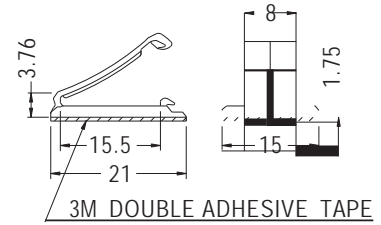

WIRE MOUNT

- ◆ MATERIAL: NYLON 66 (UL)
- ◆ FLAME CLASS: 94V-2/94V-0
- ◆ COLOR: NATURAL/BLACK
- ◆ UNIT: mm

PART NO	A	PACKAGE
WDF-1	15.0	1000
WDF-3	6.0	

PART NO	PACKAGE
WDF-2	1000

WIRE MOUNT

- ◆ MATERIAL: NYLON 66 (UL)
- ◆ FLAME CLASS: 94V-2/94V-0
- ◆ COLOR: NATURAL/BLACK
- ◆ UNIT: mm

PART NO	A	B	C	H	PACKAGE
WDF-4	15.71	9.67	15.0	4.27	1000

WIRE MOUNT

- ◆ MATERIAL: NYLON 66 (UL)
- ◆ FLAME CLASS: 94V-2/94V-0
- ◆ COLOR: NATURAL/BLACK
- ◆ UNIT: mm

PART NO	A	B	C	H	PACKAGE
WDF-6	15.9	9.8	10.0	2.9	1000
WDF-7	17.6	11.5	10.0	2.9	