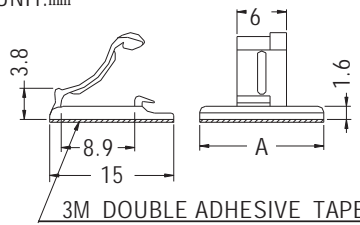

WIRE MOUNT

- ◆ MATERIAL: NYLON 66 (UL)
- ◆ FLAME CLASS: 94V-2/94V-0
- ◆ COLOR: NATURAL/BLACK
- ◆ UNIT: mm

PART NO	A	PACKAGE
WDF-1	15.0	1000
WDF-3	6.0	

PART NO	PACKAGE
WDF-2	1000

WIRE MOUNT

- ◆ MATERIAL: NYLON 66 (UL)
- ◆ FLAME CLASS: 94V-2/94V-0
- ◆ COLOR: NATURAL/BLACK
- ◆ UNIT: mm

PART NO	A	B	C	H	PACKAGE
WDF-4	15.71	9.67	15.0	4.27	1000

WIRE MOUNT

- ◆ MATERIAL: NYLON 66 (UL)
- ◆ FLAME CLASS: 94V-2/94V-0
- ◆ COLOR: NATURAL/BLACK
- ◆ UNIT: mm

PART NO	A	B	C	H	PACKAGE
WDF-6	15.9	9.8	10.0	2.9	1000
WDF-7	17.6	11.5	10.0	2.9	