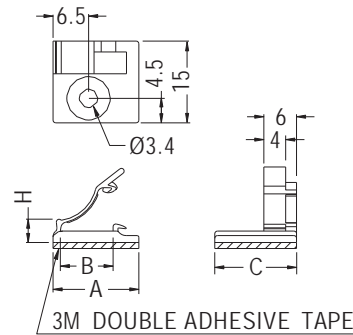

WIRE MOUNT

- ◆ MATERIAL: NYLON 66 (UL)
- ◆ FLAME CLASS: 94V-2/94V-0
- ◆ COLOR: NATURAL/BLACK
- ◆ UNIT: mm

PART NO	A	PACKAGE
WDF-1	15.0	1000
WDF-3	6.0	

PART NO	PACKAGE
WDF-2	1000

WIRE MOUNT

- ◆ MATERIAL: NYLON 66 (UL)
- ◆ FLAME CLASS: 94V-2/94V-0
- ◆ COLOR: NATURAL/BLACK
- ◆ UNIT: mm

PART NO	A	B	C	H	PACKAGE
WDF-4	15.71	9.67	15.0	4.27	1000

WIRE MOUNT

- ◆ MATERIAL: NYLON 66 (UL)
- ◆ FLAME CLASS: 94V-2/94V-0
- ◆ COLOR: NATURAL/BLACK
- ◆ UNIT: mm

PART NO	A	B	C	H	PACKAGE
WDF-6	15.9	9.8	10.0	2.9	1000
WDF-7	17.6	11.5	10.0	2.9	