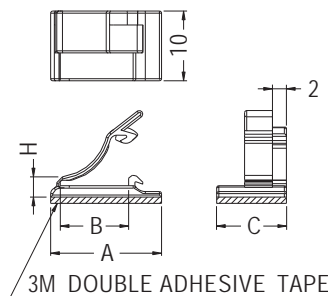

WIRE MOUNT

- ◆ MATERIAL: NYLON 66 (UL)
- ◆ FLAME CLASS: 94V-2/94V-0
- ◆ COLOR: NATURAL/BLACK
- ◆ UNIT: mm

PART NO	A	PACKAGE
WDF-1	15.0	1000
WDF-3	6.0	

PART NO	PACKAGE
WDF-2	1000

WIRE MOUNT

- ◆ MATERIAL: NYLON 66 (UL)
- ◆ FLAME CLASS: 94V-2/94V-0
- ◆ COLOR: NATURAL/BLACK
- ◆ UNIT: mm

PART NO	A	B	C	H	PACKAGE
WDF-4	15.71	9.67	15.0	4.27	1000

WIRE MOUNT

- ◆ MATERIAL: NYLON 66 (UL)
- ◆ FLAME CLASS: 94V-2/94V-0
- ◆ COLOR: NATURAL/BLACK
- ◆ UNIT: mm

PART NO	A	B	C	H	PACKAGE
WDF-6	15.9	9.8	10.0	2.9	1000
WDF-7	17.6	11.5	10.0	2.9	