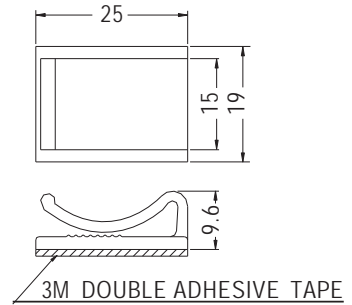

FLAT CABLE MOUNT

- ◆ MATERIAL: NYLON 66 (UL)
- ◆ FLAME CLASS: 94V-2/94V-0
- ◆ COLOR: NATURAL/BLACK
- ◆ UNIT: mm

PART NO	PACKAGE
FC-19	500

PART NO	PACKAGE
FC-19L	500

FLAT CABLE MOUNT

- ◆ MATERIAL: PVC
- ◆ COLOR: GRAY
- ◆ UNIT: mm

PART NO	A	PACKAGE
FCC-15	15.0	500
FCC-20	20.0	
FCC-25	25.0	250

FLAT CABLE MOUNT

- ◆ MATERIAL: NYLON 66 (UL)
- ◆ FLAME CLASS: 94V-2/94V-0
- ◆ COLOR: NATURAL/BLACK
- ◆ UNIT: mm

FOR FCN-16

PART NO	A	PACKAGE
FCN-15	15.0	500
FCN-16	15.0	
FCN-20	20.0	
FCN-25	25.4	