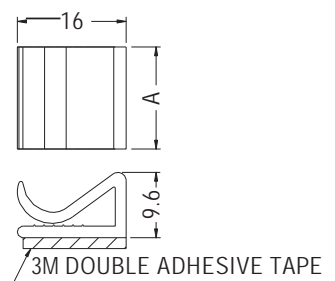

FLAT CABLE MOUNT

- ◆ MATERIAL: NYLON 66 (UL)
- ◆ FLAME CLASS: 94V-2/94V-0
- ◆ COLOR: NATURAL/BLACK
- ◆ UNIT: mm

PART NO	PACKAGE
FC-19	500

PART NO	PACKAGE
FC-19L	500

FLAT CABLE MOUNT

- ◆ MATERIAL: PVC
- ◆ COLOR: GRAY
- ◆ UNIT: mm

PART NO	A	PACKAGE
FCC-15	15.0	500
FCC-20	20.0	
FCC-25	25.0	250

FLAT CABLE MOUNT

- ◆ MATERIAL: NYLON 66 (UL)
- ◆ FLAME CLASS: 94V-2/94V-0
- ◆ COLOR: NATURAL/BLACK
- ◆ UNIT: mm

FOR FCN-16

PART NO	A	PACKAGE
FCN-15	15.0	500
FCN-16	15.0	
FCN-20	20.0	
FCN-25	25.4	