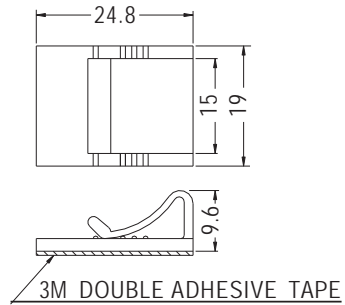

FLAT CABLE MOUNT

- ◆ MATERIAL: NYLON 66 (UL)
- ◆ FLAME CLASS: 94V-2/94V-0
- ◆ COLOR: NATURAL/BLACK
- ◆ UNIT: mm

PART NO	PACKAGE
FC-19	500

PART NO	PACKAGE
FC-19L	500

FLAT CABLE MOUNT

- ◆ MATERIAL: PVC
- ◆ COLOR: GRAY
- ◆ UNIT: mm

PART NO	A	PACKAGE
FCC-15	15.0	500
FCC-20	20.0	
FCC-25	25.0	250

FLAT CABLE MOUNT

- ◆ MATERIAL: NYLON 66 (UL)
- ◆ FLAME CLASS: 94V-2/94V-0
- ◆ COLOR: NATURAL/BLACK
- ◆ UNIT: mm

FOR FCN-16

PART NO	A	PACKAGE
FCN-15	15.0	500
FCN-16	15.0	
FCN-20	20.0	
FCN-25	25.4	