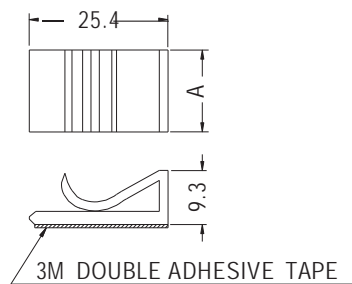

FLAT CABLE MOUNT

- ◆ MATERIAL: NYLON 66 (UL)
- ◆ FLAME CLASS: 94V-2/94V-0
- ◆ COLOR: NATURAL/BLACK
- ◆ UNIT: mm

PART NO	PACKAGE
FC-19	500

PART NO	PACKAGE
FC-19L	500

FLAT CABLE MOUNT

- ◆ MATERIAL: PVC
- ◆ COLOR: GRAY
- ◆ UNIT: mm

PART NO	A	PACKAGE
FCC-15	15.0	500
FCC-20	20.0	
FCC-25	25.0	250

FLAT CABLE MOUNT

- ◆ MATERIAL: NYLON 66 (UL)
- ◆ FLAME CLASS: 94V-2/94V-0
- ◆ COLOR: NATURAL/BLACK
- ◆ UNIT: mm

FOR FCN-16

PART NO	A	PACKAGE
FCN-15	15.0	500
FCN-16	15.0	
FCN-20	20.0	
FCN-25	25.4	