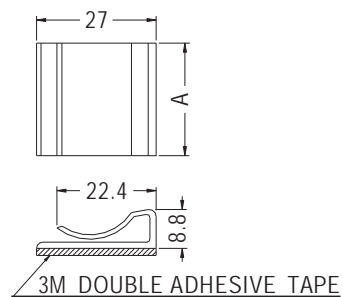

FLAT CABLE MOUNT

- ◆ MATERIAL: NYLON 66 (UL)
- ◆ FLAME CLASS: 94V-2/94V-0
- ◆ COLOR: NATURAL/BLACK
- ◆ UNIT: mm

PART NO	PACKAGE
FC-19	500

PART NO	PACKAGE
FC-19L	500

FLAT CABLE MOUNT

- ◆ MATERIAL: PVC
- ◆ COLOR: GRAY
- ◆ UNIT: mm

PART NO	A	PACKAGE
FCC-15	15.0	500
FCC-20	20.0	
FCC-25	25.0	250

FLAT CABLE MOUNT

- ◆ MATERIAL: NYLON 66 (UL)
- ◆ FLAME CLASS: 94V-2/94V-0
- ◆ COLOR: NATURAL/BLACK
- ◆ UNIT: mm

FOR FCN-16

PART NO	A	PACKAGE
FCN-15	15.0	500
FCN-16	15.0	
FCN-20	20.0	
FCN-25	25.4	