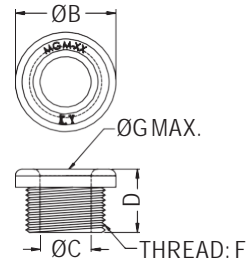

SNAP BUSHING

NEW

- ◆ MATERIAL: NYLON 66 (UL)
- ◆ FLAME CLASS: 94V-2/94V-0
- ◆ COLOR: NATURAL/BLACK
- ◆ UNIT: mm

MOUNTING HOLE ØA

PART NO	A	B	C	D	F	G	PACKAGE
MGM-12	12.0~12.5	18.0	8.8	12.0	M12X1.5P	8.5	500
MGM-16	16.0~16.5	22.0	11.2	13.5	M16X1.5P	11.0	
MGM-20	20.0~20.5	27.0	15.2	13.5	M20X1.5P	15.0	100
MGM-25	25.0~25.5	33.0	19.2	14.0	M25X1.5P	19.0	
MGM-32	32.0~32.5	42.0	26.2	19.0	M32X1.5P	26.0	

SNAP BUSHING

- ◆ MATERIAL: NYLON 66 (UL)
- ◆ FLAME CLASS: 94V-2/94V-0
- ◆ COLOR: BLACK
- ◆ UNIT: mm

THICKNESS: E

MOUNTING HOLE

PART NO	A	B	C	D	E	PACKAGE
312-3	8.0	9.5	5.2	8.2	0.8~1.8	1000
375-4	9.5	12.0	6.6	10.3	0.8~3.3	
0811	11.1	13.6	8.4	10.3	0.8~3.3	
0813	12.7	15.1	9.8	10.3	0.8~3.3	
1216	16.0	18.2	12.8	10.3	0.8~3.3	

SNAP BUSHING

- ◆ MATERIAL: NYLON 66 (UL)
- ◆ FLAME CLASS: 94V-2/94V-0
- ◆ COLOR: BLACK
- ◆ UNIT: mm

THICKNESS: E

MOUNTING HOLE

PART NO	A	B	C	D	E	PACKAGE
NB-0710	10.0	12.1	7.2	6.6	0.8~1.8	1000
NB-1217	17.5	20.0	12.7	10.3	0.8~3.3	200
NB-1419	19.0	21.5	14.3	11.3	0.8~3.3	
NB-1722	22.2	25.1	18.6	11.2	0.8~3.3	
NB-1922	22.2	23.8	19.0	6.3	0.8~1.6	100
NB-1925	25.4	27.8	19.4	10.8	0.8~3.3	
NB-2428	28.0	31.5	24.1	11.3	1.0~3.3	
NB-2430	30.1	34.0	24.5	11.7	0.8~3.3	
NB-2535	35.0	37.8	25.8	11.3	0.8~3.5	
NB-2935	35.0	37.8	29.7	11.3	0.8~3.5	200
NB-2634	34.2	38.0	26.2	11.5	1.0~3.1	
NB-3034	34.2	38.0	30.4	11.5	1.0~3.1	
NB-3338	38.0	41.2	33.3	11.6	1.0~3.3	
NB-4150	50.8	53.8	41.8	11.4	0.8~3.2	
NB-4450	50.8	53.8	44.3	11.4	0.8~3.2	
NB-4757	57.1	63.0	47.3	18.1	2.0~6.35	100
NB-5063	63.5	67.5	50.5	18.1	2.0~6.35	
NB-5563	63.5	67.5	55.5	18.1	2.0~6.35	