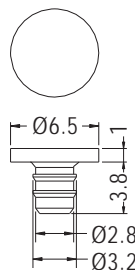

PART NO	A	B	C	PACKAGE
MHD-5.5I	7.0	5.5	5.6	1000
MHD-7.5I	10.0	7.5	7.9	
MHD-10I	9.0	6.35	6.6	

HOLE PLUGS

- ◆ MATERIAL:PE
- ◆ COLOR:BLACK
- ◆ UNIT:mm

MOUNTING HOLE Ø4.0

PART NO	PACKAGE
MHDA-4.4	1000

- ◆ MATERIAL:NYLON 66 (UL)
- ◆ FLAME CLASS:94V-2/94V-0
- ◆ COLOR:NATURAL/BLACK
- ◆ UNIT:mm

MOUNTING HOLE Ø5.5

PART NO	PACKAGE
MHCA-5.5	1000

HOLE PLUGS

- ◆ MATERIAL:NYLON 66 (UL)
- ◆ FLAME CLASS:94V-2/94V-0
- ◆ COLOR:NATURAL/BLACK
- ◆ UNIT:mm

MOUNTING HOLE Ø3.0

PART NO	PACKAGE
MBH-1	1000