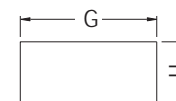

- ◆ MATERIAL:TPE
- ◆ COLOR:NATURAL/BLACK
- ◆ UNIT:mm

MOUNTING HOLE:ØG
THICKNESS:F

PART NO	A	B	D	E	F	G	PACKAGE
CDELT-6	16.0	13.0	1.0	3.5	1.0	13.0	1000
CDELT-7	16.0	13.0	1.3	5.1	1.0~1.2	13.0	

HOLE PLUGS

- ◆ MATERIAL:PE
- ◆ COLOR:BLACK
- ◆ UNIT:mm

MOUNTING HOLE
THICKNESS 0.6~1.2

PART NO	PACKAGE
DVI-1	500

HOLE PLUGS

- ◆ MATERIAL:NYLON 66 (UL)
- ◆ FLAME CLASS:94V-2/94V-0
- ◆ COLOR:NATURAL/BLACK
- ◆ UNIT:mm

MOUNTING HOLE
THICKNESS:F

PART NO	A	B	C	D	F	G	H	PACKAGE
MSQ-8	10.5	20.0	1.5	8.25	1.0~2.0	17.0	7.5	500