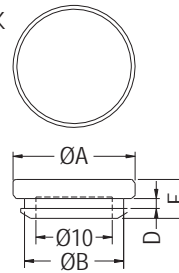

HOLE PLUGS

- ◆ MATERIAL:TPE
- ◆ COLOR:WHITE/BLACK
- ◆ UNIT:mm

MOUNTING HOLE:ØG
THICKNESS:F

PART NO	A	B	D	E	F	G	PACKAGE
CDELT-1	24.0	22.0	1.0	4.0	0.8~1.0	22.0	1000
CDELT-4	16.0	13.0	1.0	3.5	0.8~1.0	13.0	

HOLE PLUGS

- ◆ MATERIAL:TPE
- ◆ COLOR:NATURAL/BLACK
- ◆ UNIT:mm

MOUNTING HOLE:ØG
THICKNESS:F

PART NO	A	B	D	E	F	G	PACKAGE
CDELT-6	16.0	13.0	1.0	3.5	1.0	13.0	1000
CDELT-7	16.0	13.0	1.3	5.1	1.0~1.2	13.0	

HOLE PLUGS

- ◆ MATERIAL:PE
- ◆ COLOR:BLACK
- ◆ UNIT:mm

MOUNTING HOLE
THICKNESS 0.6~1.2

PART NO	PACKAGE
DVI-1	500

HOLE PLUGS

- ◆ MATERIAL:NYLON 66 (UL)
- ◆ FLAME CLASS:94V-2/94V-0
- ◆ COLOR:NATURAL/BLACK
- ◆ UNIT:mm

MOUNTING HOLE
THICKNESS:F

PART NO	A	B	C	D	F	G	H	PACKAGE
MSQ-8	10.5	20.0	1.5	8.25	1.0~2.0	17.0	7.5	500