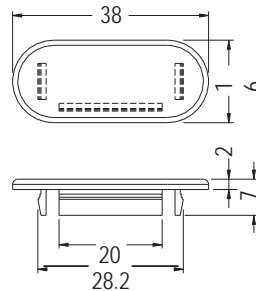

HOLE PLUGS

- ◆ MATERIAL:TPE
- ◆ COLOR:WHITE/BLACK
- ◆ UNIT:mm

MOUNTING HOLE:ØG
THICKNESS:F

PART NO	A	B	D	E	F	G	PACKAGE
CDELT-1	24.0	22.0	1.0	4.0	0.8~1.0	22.0	1000
CDELT-4	16.0	13.0	1.0	3.5	0.8~1.0	13.0	

HOLE PLUGS

- ◆ MATERIAL:TPE
- ◆ COLOR:NATURAL/BLACK
- ◆ UNIT:mm

MOUNTING HOLE:ØG
THICKNESS:F

PART NO	A	B	D	E	F	G	PACKAGE
CDELT-6	16.0	13.0	1.0	3.5	1.0	13.0	1000
CDELT-7	16.0	13.0	1.3	5.1	1.0~1.2	13.0	

HOLE PLUGS

- ◆ MATERIAL:PE
- ◆ COLOR:BLACK
- ◆ UNIT:mm

MOUNTING HOLE
THICKNESS 0.6~1.2

PART NO	PACKAGE
DVI-1	500

HOLE PLUGS

- ◆ MATERIAL:NYLON 66 (UL)
- ◆ FLAME CLASS:94V-2/94V-0
- ◆ COLOR:NATURAL/BLACK
- ◆ UNIT:mm

MOUNTING HOLE
THICKNESS:F

PART NO	A	B	C	D	F	G	H	PACKAGE
MSQ-8	10.5	20.0	1.5	8.25	1.0~2.0	17.0	7.5	500