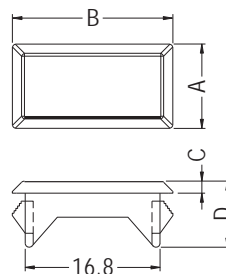

HOLE PLUGS

- ◆ MATERIAL:TPE
- ◆ COLOR:WHITE/BLACK
- ◆ UNIT:mm

MOUNTING HOLE:ØG
THICKNESS:F

PART NO	A	B	D	E	F	G	PACKAGE
CDELT-1	24.0	22.0	1.0	4.0	0.8~1.0	22.0	1000
CDELT-4	16.0	13.0	1.0	3.5	0.8~1.0	13.0	

HOLE PLUGS

- ◆ MATERIAL:TPE
- ◆ COLOR:NATURAL/BLACK
- ◆ UNIT:mm

MOUNTING HOLE:ØG
THICKNESS:F

PART NO	A	B	D	E	F	G	PACKAGE
CDELT-6	16.0	13.0	1.0	3.5	1.0	13.0	1000
CDELT-7	16.0	13.0	1.3	5.1	1.0~1.2	13.0	

HOLE PLUGS

- ◆ MATERIAL:PE
- ◆ COLOR:BLACK
- ◆ UNIT:mm

MOUNTING HOLE
THICKNESS 0.6~1.2

PART NO	PACKAGE
DVI-1	500

HOLE PLUGS

- ◆ MATERIAL:NYLON 66 (UL)
- ◆ FLAME CLASS:94V-2/94V-0
- ◆ COLOR:NATURAL/BLACK
- ◆ UNIT:mm

MOUNTING HOLE
THICKNESS:F

PART NO	A	B	C	D	F	G	H	PACKAGE
MSQ-8	10.5	20.0	1.5	8.25	1.0~2.0	17.0	7.5	500