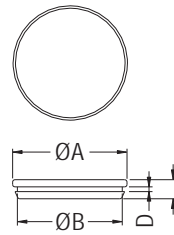

HOLE PLUGS

- ◆ MATERIAL:TPE
- ◆ COLOR:WHITE/BLACK
- ◆ UNIT:mm

MOUNTING HOLE:ØG
THICKNESS:F

PART NO	A	B	D	E	F	G	PACKAGE
CDELT-1	24.0	22.0	1.0	4.0	0.8~1.0	22.0	1000
CDELT-4	16.0	13.0	1.0	3.5	0.8~1.0	13.0	

HOLE PLUGS

- ◆ MATERIAL:TPE
- ◆ COLOR:NATURAL/BLACK
- ◆ UNIT:mm

MOUNTING HOLE:ØG
THICKNESS:F

PART NO	A	B	D	E	F	G	PACKAGE
CDELT-6	16.0	13.0	1.0	3.5	1.0	13.0	1000
CDELT-7	16.0	13.0	1.3	5.1	1.0~1.2	13.0	

HOLE PLUGS

- ◆ MATERIAL:PE
- ◆ COLOR:BLACK
- ◆ UNIT:mm

MOUNTING HOLE
THICKNESS 0.6~1.2

PART NO	PACKAGE
DVI-1	500

HOLE PLUGS

- ◆ MATERIAL:NYLON 66 (UL)
- ◆ FLAME CLASS:94V-2/94V-0
- ◆ COLOR:NATURAL/BLACK
- ◆ UNIT:mm

MOUNTING HOLE
THICKNESS:F

PART NO	A	B	C	D	F	G	H	PACKAGE
MSQ-8	10.5	20.0	1.5	8.25	1.0~2.0	17.0	7.5	500