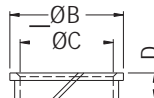

PARTNO	A	B	C	D	PACKAGE
NC-28A	28.0	30.5	25.0	7.0	500