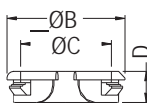

THICKNESS: E

MOUNTING HOLE