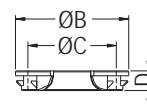

THICKNESS: E