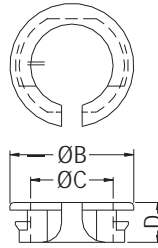

SNAP BUSHING

- ◆ MATERIAL: NYLON 66 (UL)
- ◆ FLAME CLASS: 94V-2/94V-0
- ◆ COLOR: BLACK
- ◆ UNIT: mm

MOUNTING HOLE

THICKNESS: E

PARTNO	A	B	C	D	E	PACKAGE
NB-07A	7.0	10.4	6.0	4.8	0.8~1.0	1000
NB-12A	12.7	16.2	10.8	5.2		
NB-16A	16.0	19.3	13.0	5.2		
NB-19A	19.0	23.0	15.6	5.5		
NB-21A	21.0	25.0	19.0	5.6		
NB-22A	22.0	25.8	19.3	5.5		
NB-23A	23.0	26.4	20.4	5.5		
NB-24A	24.0	27.0	20.8	5.3		
NB-27A	27.0	34.6	27.0	6.0		250
NB-29A	29.0	34.0	26.3	7.0		500
NB-30A	30.0	36.25	28.0	7.0		
NB-32A	32.0	36.9	30.0	6.7		

SNAP BUSHING

- ◆ MATERIAL: NYLON 66 (UL)
- ◆ FLAME CLASS: 94V-2/94V-0
- ◆ COLOR: BLACK
- ◆ UNIT: mm

MOUNTING HOLE

THICKNESS: E

PARTNO	A	B	C	D	E	PACKAGE
NB-22T	22.0	26.4	20.3	5.5	0.6~0.8	500
NB-25T	25.4	30.3	23.3	8.0	0.6~1.6	
NB-25TS	25.0	30.3	23.3	8.0		

SNAP BUSHING

- ◆ MATERIAL: NYLON 66 (UL)
- ◆ FLAME CLASS: 94V-2/94V-0
- ◆ COLOR: BLACK
- ◆ UNIT: mm

MOUNTING HOLE

THICKNESS: E

PARTNO	A	B	C	D	E	PACKAGE
NB-27C	27.0	34.6	27.0	6.0	0.8~1.2	500
NB-29C	29.0	34.6	27.0	7.0		
NB-32C	32.0	36.9	30.0	6.7		

SNAP BUSHING

- ◆ MATERIAL: NYLON 66 (UL)/POM
- ◆ FLAME CLASS: 94HB/94V-2/94V-0
- ◆ COLOR: NATURAL/WHITE/BLACK
- ◆ UNIT: mm

MOUNTING HOLE

PARTNO	A	B	C	D	PACKAGE
NC-28A	28.0	30.5	25.0	7.0	500