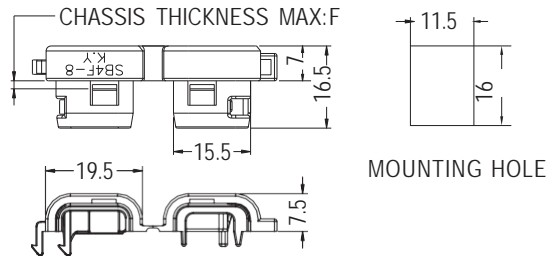

## SQUARE STRAIN RELIEF BUSHING

- ◆ MATERIAL: NYLON 66 (UL)
- ◆ FLAME CLASS: 94V-2/94V-0
- ◆ COLOR: BLACK
- ◆ UNIT: mm

PARTNO	WILL FIT THESE CABLE		CHASSIS THICKNESS (MAX)	PACKAGE
	UL/CSA DESCRIPTION	SIZE	F	
SB4F-8	SPT-1, SPT-2	3X5.6, 3.71X7.6	1.5	200

## SQUARE STRAIN RELIEF BUSHING

- ◆ MATERIAL: NYLON 66 (UL)
- ◆ FLAME CLASS: 94V-2/94V-0
- ◆ COLOR: BLACK
- ◆ UNIT: mm

PART NO	PACKAGE
SBU4-4	1000

PART NO	PACKAGE
SBU4-4-1	1000