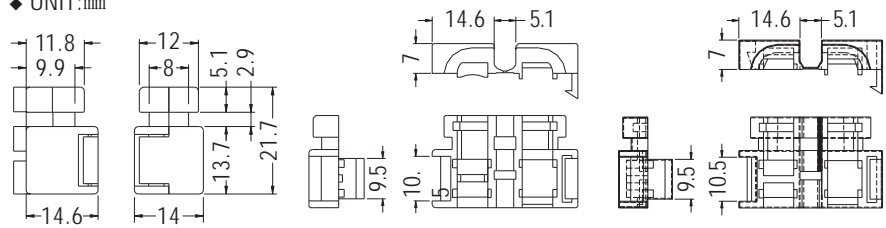

## SQUARE STRAIN RELIEF BUSHING

- ◆ MATERIAL: NYLON 66 (UL)
- ◆ FLAME CLASS: 94V-2/94V-0
- ◆ COLOR: BLACK
- ◆ UNIT: mm

PARTNO	WILL FIT THESE CABLE		CHASSIS THICKNESS (MAX)	PACKAGE
	UL/CSA DESCRIPTION	SIZE	F	
SB4F-8	SPT-1, SPT-2	3X5.6, 3.71X7.6	1.5	200

## SQUARE STRAIN RELIEF BUSHING

- ◆ MATERIAL: NYLON 66 (UL)
- ◆ FLAME CLASS: 94V-2/94V-0
- ◆ COLOR: BLACK
- ◆ UNIT: mm

PART NO	PACKAGE
SBU4-4	1000

PART NO	PACKAGE
SBU4-4-1	1000