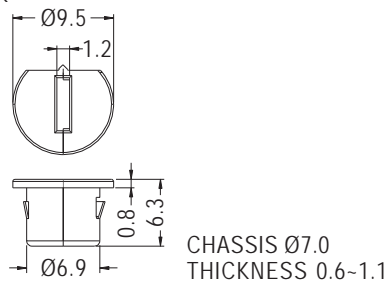

- MATERIAL: NYLON 66 (UL)
- FLAME CLASS: 94V-2/94V-0
- COLOR: BLACK
- UNIT: mm

PART NO	PACKAGE
SBU-1	1000