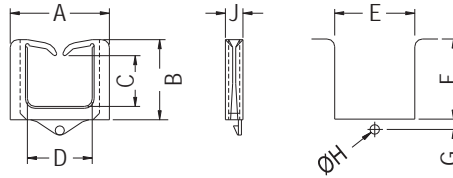

SQUARE SNAP BUSHING

- ◆ MATERIAL: NYLON 66 (UL)
- ◆ FLAME CLASS: 94V-2/94V-0
- ◆ COLOR: NATURAL/BLACK
- ◆ UNIT: mm

PART NO	A	B	C	D	E	F	G	H	J	T	PACKAGE
SQE-1	19.8	12.1	7.3	11.5	14.0	12.3	2.8	2.5	4.5	0.8-2.0	1000
SQE-2	26.0	21.0	14.0	17.0	21.0	21.0	2.7	2.5	4.6		500
SQE-2-1	26.0	21.0	14.0	17.0	21.0	21.0	2.7	2.5	4.6		
SQE-3	33.2	28.8	22.4	22.7	27.0	29.0	2.8	2.5	4.5		

SQUARE SNAP BUSHING

- ◆ MATERIAL: NYLON 66 (UL)
- ◆ FLAME CLASS: 94V-2/94V-0
- ◆ COLOR: NATURAL/BLACK
- ◆ UNIT: mm

PART NO	A	B	C	D	E	F	I	J	T	PACKAGE
SQF-1	20.0	10.0	6.2	11.6	14.0	10.0	16.0	4.8	0.8-1.2	500
SQF-2	22.0	8.0	4.2	14.6	17.0	8.0	19.0	6.0	1.2-2.8	
SQF-7	20.0	10.0	6.2	11.6	14.0	10.0	16.0	4.8	1.9-2.0	

SQUARE SNAP BUSHING

- ◆ MATERIAL: NYLON 66 (UL)
- ◆ FLAME CLASS: 94V-2/94V-0
- ◆ COLOR: NATURAL/BLACK
- ◆ UNIT: mm

PART NO	A	B	C	D	E	F	I	PACKAGE
SQF-4	11.1	8.1	6.0	5.6	7.4	8.2	11.2	500

SQUARE SNAP BUSHING

NEW

- ◆ MATERIAL: NYLON 66 (UL)
- ◆ FLAME CLASS: 94V-2/94V-0
- ◆ COLOR: NATURAL/BLACK
- ◆ UNIT: mm

PART NO	PACKAGE
SQE-5	500