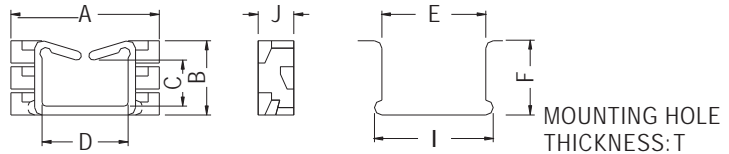

SQUARE SNAP BUSHING

- ◆ MATERIAL: NYLON 66 (UL)
- ◆ FLAME CLASS: 94V-2/94V-0
- ◆ COLOR: NATURAL/BLACK
- ◆ UNIT: mm

PART NO	A	B	C	D	E	F	G	H	J	T	PACKAGE
SQE-1	19.8	12.1	7.3	11.5	14.0	12.3	2.8	2.5	4.5	0.8-2.0	1000
SQE-2	26.0	21.0	14.0	17.0	21.0	21.0	2.7	2.5	4.6		500
SQE-2-1	26.0	21.0	14.0	17.0	21.0	21.0	2.7	2.5	4.6		
SQE-3	33.2	28.8	22.4	22.7	27.0	29.0	2.8	2.5	4.5		

SQUARE SNAP BUSHING

- ◆ MATERIAL: NYLON 66 (UL)
- ◆ FLAME CLASS: 94V-2/94V-0
- ◆ COLOR: NATURAL/BLACK
- ◆ UNIT: mm

PART NO	A	B	C	D	E	F	I	J	T	PACKAGE
SQF-1	20.0	10.0	6.2	11.6	14.0	10.0	16.0	4.8	0.8-1.2	500
SQF-2	22.0	8.0	4.2	14.6	17.0	8.0	19.0	6.0	1.2-2.8	
SQF-7	20.0	10.0	6.2	11.6	14.0	10.0	16.0	4.8	1.9-2.0	