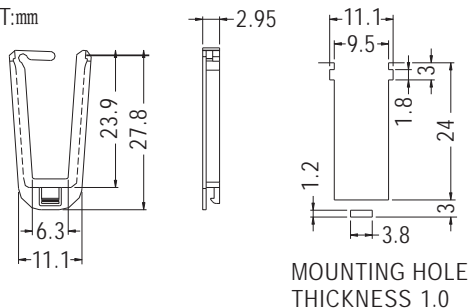

SQUARE SNAP BUSHING

- ◆ MATERIAL: NYLON 66 (UL)
- ◆ FLAME CLASS: 94V-2/94V-0
- ◆ COLOR: NATURAL/BLACK
- ◆ UNIT: mm

PART NO	A	B	C	D	E	F	I	PACKAGE
SQF-4	11.1	8.1	6.0	5.6	7.4	8.2	11.2	500

SQUARE SNAP BUSHING

NEW

- ◆ MATERIAL: NYLON 66 (UL)
- ◆ FLAME CLASS: 94V-2/94V-0
- ◆ COLOR: NATURAL/BLACK
- ◆ UNIT: mm

PART NO	PACKAGE
SQE-5	500