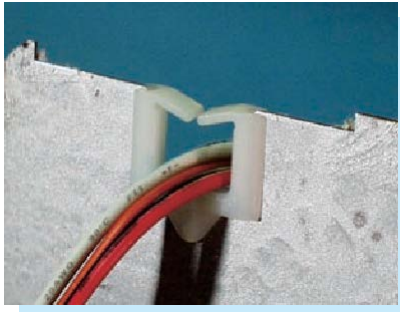

SQUARE SNAP BUSHING

- ◆ MATERIAL: NYLON 66 (UL)
- ◆ FLAME CLASS: 94V-2/94V-0
- ◆ COLOR: NATURAL/BLACK
- ◆ UNIT: mm

PART NO	A	B	C	D	E	F	G	H	J	T	PACKAGE
SQE-1	19.8	12.1	7.3	11.5	14.0	12.3	2.8	2.5	4.5	0.8-2.0	1000
SQE-2	26.0	21.0	14.0	17.0	21.0	21.0	2.7	2.5	4.6		500
SQE-2-1	26.0	21.0	14.0	17.0	21.0	21.0	2.7	2.5	4.6		
SQE-3	33.2	28.8	22.4	22.7	27.0	29.0	2.8	2.5	4.5		

SQUARE SNAP BUSHING

- ◆ MATERIAL: NYLON 66 (UL)
- ◆ FLAME CLASS: 94V-2/94V-0
- ◆ COLOR: NATURAL/BLACK
- ◆ UNIT: mm

PART NO	A	B	C	D	E	F	I	J	T	PACKAGE
SQF-1	20.0	10.0	6.2	11.6	14.0	10.0	16.0	4.8	0.8-1.2	500
SQF-2	22.0	8.0	4.2	14.6	17.0	8.0	19.0	6.0	1.2-2.8	
SQF-7	20.0	10.0	6.2	11.6	14.0	10.0	16.0	4.8	1.9-2.0	

SQUARE SNAP BUSHING

- ◆ MATERIAL: NYLON 66 (UL)
- ◆ FLAME CLASS: 94V-2/94V-0
- ◆ COLOR: NATURAL/BLACK
- ◆ UNIT: mm

PART NO	A	B	C	D	E	F	I	PACKAGE
SQF-4	11.1	8.1	6.0	5.6	7.4	8.2	11.2	500

SQUARE SNAP BUSHING

NEW

- ◆ MATERIAL: NYLON 66 (UL)
- ◆ FLAME CLASS: 94V-2/94V-0
- ◆ COLOR: NATURAL/BLACK
- ◆ UNIT: mm

PART NO	PACKAGE
SQE-5	500