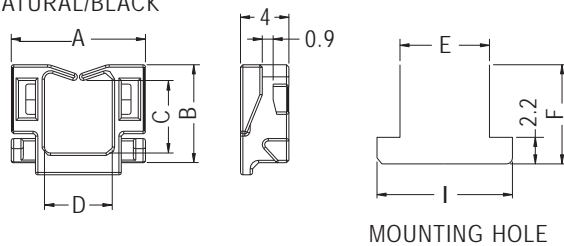

SQUARE SNAP BUSHING

- ◆ MATERIAL: NYLON 66 (UL)
- ◆ FLAME CLASS: 94V-2/94V-0
- ◆ COLOR: NATURAL/BLACK
- ◆ UNIT: mm

PART NO	A	B	C	D	E	F	G	H	J	T	PACKAGE
SQE-1	19.8	12.1	7.3	11.5	14.0	12.3	2.8	2.5	4.5	0.8-2.0	1000
SQE-2	26.0	21.0	14.0	17.0	21.0	21.0	2.7	2.5	4.6		500
SQE-2-1	26.0	21.0	14.0	17.0	21.0	21.0	2.7	2.5	4.6		
SQE-3	33.2	28.8	22.4	22.7	27.0	29.0	2.8	2.5	4.5		

SQUARE SNAP BUSHING

- ◆ MATERIAL: NYLON 66 (UL)
- ◆ FLAME CLASS: 94V-2/94V-0
- ◆ COLOR: NATURAL/BLACK
- ◆ UNIT: mm

PART NO	A	B	C	D	E	F	I	J	T	PACKAGE
SQF-1	20.0	10.0	6.2	11.6	14.0	10.0	16.0	4.8	0.8-1.2	500
SQF-2	22.0	8.0	4.2	14.6	17.0	8.0	19.0	6.0	1.2-2.8	
SQF-7	20.0	10.0	6.2	11.6	14.0	10.0	16.0	4.8	1.9-2.0	

SQUARE SNAP BUSHING

- ◆ MATERIAL: NYLON 66 (UL)
- ◆ FLAME CLASS: 94V-2/94V-0
- ◆ COLOR: NATURAL/BLACK
- ◆ UNIT: mm

PART NO	A	B	C	D	E	F	I	PACKAGE
SQF-4	11.1	8.1	6.0	5.6	7.4	8.2	11.2	500

SQUARE SNAP BUSHING

NEW

- ◆ MATERIAL: NYLON 66 (UL)
- ◆ FLAME CLASS: 94V-2/94V-0
- ◆ COLOR: NATURAL/BLACK
- ◆ UNIT: mm

PART NO	PACKAGE
SQE-5	500