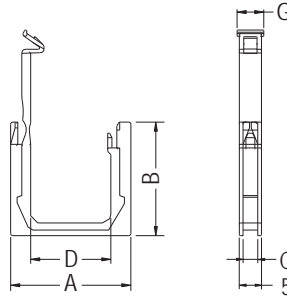

## SQUARE SNAP BUSHING

- ◆ MATERIAL: NYLON 66 (UL)
- ◆ FLAME CLASS: 94V-2/94V-0
- ◆ COLOR: NATURAL/BLACK
- ◆ UNIT: mm

PART NO	PACKAGE
SQJ-3	1000

## SQUARE SNAP BUSHING

- ◆ MATERIAL: NYLON 66 (UL)
- ◆ FLAME CLASS: 94V-2/94V-0
- ◆ COLOR: NATURAL/BLACK
- ◆ UNIT: mm

PART NO	A	B	C	D	E	F	G	I	T	PACKAGE
SQA-2	27.0	25.5	3.3	18.0	22.5	24.7	6.0	24.1	0.8-3.0	1000

## SQUARE SNAP BUSHING

- ◆ MATERIAL: NYLON 66 (UL)
- ◆ FLAME CLASS: 94V-2/94V-0
- ◆ COLOR: NATURAL/BLACK
- ◆ UNIT: mm

PART NO	PACKAGE
SQA-3	1000

## SQUARE SNAP BUSHING

- ◆ MATERIAL: NYLON 66 (UL)
- ◆ FLAME CLASS: 94V-2/94V-0
- ◆ COLOR: NATURAL/BLACK
- ◆ UNIT: mm

PART NO	PACKAGE
SQR-1	500