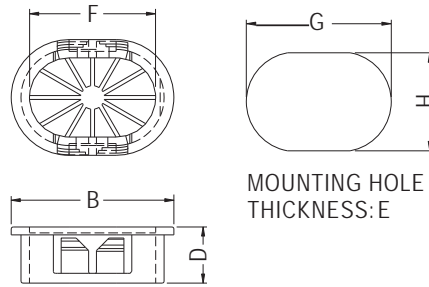

SNAP BUSHING

- ◆ MATERIAL: NYLON 66 (UL)
- ◆ FLAME CLASS: 94V-2/94V-0
- ◆ COLOR: BLACK
- ◆ UNIT: mm

FOR NBR-7026, NBR-5520

PARTNO	B	D	E	F	G	H	PACKAGE	UL
NBR-3025	34.0	6.5	0.8~1.5	26.7	30.5	25.0	1000	UL
NBR-3725	41.5	14.3	1.2~3.0	32.2	37.0	25.0	500	UL
NBR-5030S	54.2	7.5	0.8~1.6	44.9	50.0	30.0	100	UL
NBR-5030	54.2	14.3	1.2~3.0	44.9	50.0	30.0		UL
NBR-5520	59.2	14.3	1.2~3.2	49.9	55.0	20.0		
NBR-7026	74.2	14.3	1.2~3.2	64.7	70.0	26.0	50	
NBR-8054	84.5	14.3	1.2~3.0	71.4	80.0	54.0		UL

SNAP BUSHING

- ◆ MATERIAL: NYLON 66 (UL)
- ◆ FLAME CLASS: 94V-2/94V-0
- ◆ COLOR: BLACK
- ◆ UNIT: mm

PARTNO	PACKAGE
NBS-6423	100

GROMMET

- ◆ MATERIAL: POM (UL)
- ◆ FLAME CLASS: 94HB
- ◆ COLOR: NATURAL
- ◆ UNIT: mm