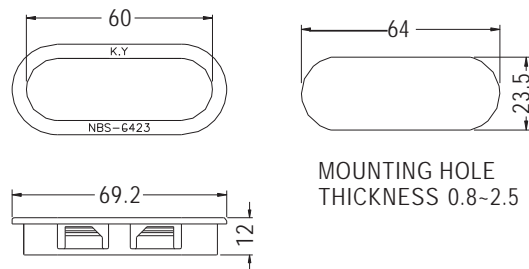

SNAP BUSHING

- ◆ MATERIAL: NYLON 66 (UL)
- ◆ FLAME CLASS: 94V-2/94V-0
- ◆ COLOR: BLACK
- ◆ UNIT: mm

FOR NBR-7026, NBR-5520

PARTNO	B	D	E	F	G	H	PACKAGE	UL
NBR-3025	34.0	6.5	0.8~1.5	26.7	30.5	25.0	1000	UL
NBR-3725	41.5	14.3	1.2~3.0	32.2	37.0	25.0	500	UL
NBR-5030S	54.2	7.5	0.8~1.6	44.9	50.0	30.0	100	UL
NBR-5030	54.2	14.3	1.2~3.0	44.9	50.0	30.0		UL
NBR-5520	59.2	14.3	1.2~3.2	49.9	55.0	20.0		
NBR-7026	74.2	14.3	1.2~3.2	64.7	70.0	26.0	50	
NBR-8054	84.5	14.3	1.2~3.0	71.4	80.0	54.0		UL

SNAP BUSHING

- ◆ MATERIAL: NYLON 66 (UL)
- ◆ FLAME CLASS: 94V-2/94V-0
- ◆ COLOR: BLACK
- ◆ UNIT: mm

PARTNO	PACKAGE
NBS-6423	100

GROMMET

- ◆ MATERIAL: POM (UL)
- ◆ FLAME CLASS: 94HB
- ◆ COLOR: NATURAL
- ◆ UNIT: mm