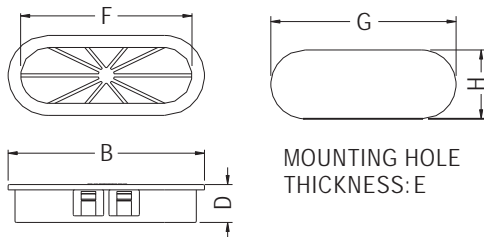

SNAP BUSHING

- ◆ MATERIAL: NYLON 66 (UL)
- ◆ FLAME CLASS: 94V-2/94V-0
- ◆ COLOR: BLACK
- ◆ UNIT: mm

FOR NBR-7026, NBR-5520

PARTNO	B	D	E	F	G	H	PACKAGE	UL
NBR-3025	34.0	6.5	0.8~1.5	26.7	30.5	25.0	1000	UL
NBR-3725	41.5	14.3	1.2~3.0	32.2	37.0	25.0	500	UL
NBR-5030S	54.2	7.5	0.8~1.6	44.9	50.0	30.0	100	UL
NBR-5030	54.2	14.3	1.2~3.0	44.9	50.0	30.0		UL
NBR-5520	59.2	14.3	1.2~3.2	49.9	55.0	20.0		
NBR-7026	74.2	14.3	1.2~3.2	64.7	70.0	26.0	50	
NBR-8054	84.5	14.3	1.2~3.0	71.4	80.0	54.0		UL

SNAP BUSHING

- ◆ MATERIAL: NYLON 66 (UL)
- ◆ FLAME CLASS: 94V-2/94V-0
- ◆ COLOR: BLACK
- ◆ UNIT: mm

PARTNO	PACKAGE
NBS-6423	100

GROMMET

- ◆ MATERIAL: POM (UL)
- ◆ FLAME CLASS: 94HB
- ◆ COLOR: NATURAL
- ◆ UNIT: mm