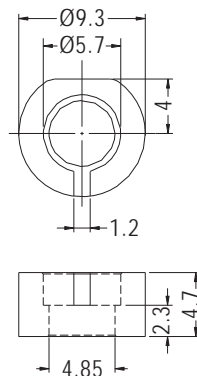

SNAP BUSHING

- ◆ MATERIAL: NYLON 66 (UL)
- ◆ FLAME CLASS: 94V-2/94V-0
- ◆ COLOR: BLACK
- ◆ UNIT: mm

FOR NBR-7026, NBR-5520

PARTNO	B	D	E	F	G	H	PACKAGE	UL
NBR-3025	34.0	6.5	0.8~1.5	26.7	30.5	25.0	1000	UL
NBR-3725	41.5	14.3	1.2~3.0	32.2	37.0	25.0	500	UL
NBR-5030S	54.2	7.5	0.8~1.6	44.9	50.0	30.0	100	UL
NBR-5030	54.2	14.3	1.2~3.0	44.9	50.0	30.0		UL
NBR-5520	59.2	14.3	1.2~3.2	49.9	55.0	20.0		
NBR-7026	74.2	14.3	1.2~3.2	64.7	70.0	26.0	50	
NBR-8054	84.5	14.3	1.2~3.0	71.4	80.0	54.0		UL

SNAP BUSHING

- ◆ MATERIAL: NYLON 66 (UL)
- ◆ FLAME CLASS: 94V-2/94V-0
- ◆ COLOR: BLACK
- ◆ UNIT: mm

PARTNO	PACKAGE
NBS-6423	100

GROMMET

- ◆ MATERIAL: POM (UL)
- ◆ FLAME CLASS: 94HB
- ◆ COLOR: NATURAL
- ◆ UNIT: mm