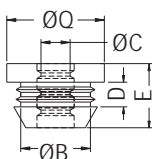

GROMMET

- ◆ MATERIAL: NBR/RUBBER/
SILICON RUBBER
- ◆ COLOR: BLACK
- ◆ UNIT: mm

GM-69, GM-1471

GM-138

GM-137

GM-139I

MOUNTING HOLE Ø15.0~Ø15.5
TF-346I

PARTNO	A	B	C	D	E	PACKAGE
GM-69	12.0	9.0	6.0	1.5	7.0	
GM-137	14.5	10.2	6.2	1.4	6.0	
GM-138	15.9	11.1	7.9	1.6	7.1	1000
GM-139I	14.0	8.0	5.5	1.0	5.2	
GM-147I	14.0	11.0	6.1	1.5	7.0	

PARTNO	A	B	C	D	E	PACKAGE
TF-346I	21.0	15.0	6.4	5.3	13.8	1000

SILICON GROMMET

- ◆ MATERIAL: SILICON RUBBER
- ◆ COLOR: BLACK
- ◆ UNIT: mm

MOUNTING HOLE
THICKNESS 1.0

PARTNO	PACKAGE
GM-140I	1000

SILICON GROMMET

- ◆ MATERIAL: SILICON RUBBER
- ◆ COLOR: BLACK
- ◆ UNIT: mm

MOUNTING HOLE
THICKNESS 2.0

PARTNO	PACKAGE
TF-1333I	1000