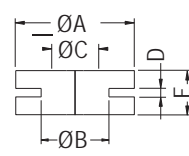

GROMMET

- ◆ MATERIAL: NBR/RUBBER/
SILICON RUBBER
- ◆ COLOR: BLACK
- ◆ UNIT: mm

GM-69, GM-1471

GM-138

GM-137

GM-139I

MOUNTING HOLE Ø15.0~Ø15.5
TF-346I

PARTNO	A	B	C	D	E	PACKAGE
GM-69	12.0	9.0	6.0	1.5	7.0	
GM-137	14.5	10.2	6.2	1.4	6.0	
GM-138	15.9	11.1	7.9	1.6	7.1	1000
GM-139I	14.0	8.0	5.5	1.0	5.2	
GM-147I	14.0	11.0	6.1	1.5	7.0	

PARTNO	A	B	C	D	E	PACKAGE
TF-346I	21.0	15.0	6.4	5.3	13.8	1000

SILICON GROMMET

- ◆ MATERIAL: SILICON RUBBER
- ◆ COLOR: BLACK
- ◆ UNIT: mm

MOUNTING HOLE
THICKNESS 1.0

PARTNO	PACKAGE
GM-140I	1000

SILICON GROMMET

- ◆ MATERIAL: SILICON RUBBER
- ◆ COLOR: BLACK
- ◆ UNIT: mm

MOUNTING HOLE
THICKNESS 2.0

PARTNO	PACKAGE
TF-1333I	1000