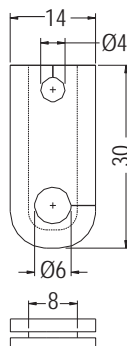

GROMMET

- ◆ MATERIAL: NBR/RUBBER/
SILICON RUBBER
- ◆ COLOR: BLACK
- ◆ UNIT: mm

GM-69, GM-1471

GM-138

GM-137

GM-139I

MOUNTING HOLE Ø15.0~Ø15.5
TF-346I

PARTNO	A	B	C	D	E	PACKAGE
GM-69	12.0	9.0	6.0	1.5	7.0	
GM-137	14.5	10.2	6.2	1.4	6.0	
GM-138	15.9	11.1	7.9	1.6	7.1	1000
GM-139I	14.0	8.0	5.5	1.0	5.2	
GM-147I	14.0	11.0	6.1	1.5	7.0	

PARTNO	A	B	C	D	E	PACKAGE
TF-346I	21.0	15.0	6.4	5.3	13.8	1000

SILICON GROMMET

- ◆ MATERIAL: SILICON RUBBER
- ◆ COLOR: BLACK
- ◆ UNIT: mm

MOUNTING HOLE
THICKNESS 1.0

PARTNO	PACKAGE
GM-140I	1000

SILICON GROMMET

- ◆ MATERIAL: SILICON RUBBER
- ◆ COLOR: BLACK
- ◆ UNIT: mm

MOUNTING HOLE
THICKNESS 2.0

PARTNO	PACKAGE
TF-1333I	1000