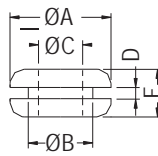

GROMMET

- ◆ MATERIAL: NBR/RUBBER/
SILICON RUBBER
- ◆ COLOR: BLACK
- ◆ UNIT: mm

GM-69, GM-1471

GM-138

GM-137

GM-139I

MOUNTING HOLE Ø15.0~Ø15.5
TF-346I

PARTNO	A	B	C	D	E	PACKAGE
GM-69	12.0	9.0	6.0	1.5	7.0	
GM-137	14.5	10.2	6.2	1.4	6.0	
GM-138	15.9	11.1	7.9	1.6	7.1	1000
GM-139I	14.0	8.0	5.5	1.0	5.2	
GM-147I	14.0	11.0	6.1	1.5	7.0	

PARTNO	A	B	C	D	E	PACKAGE
TF-346I	21.0	15.0	6.4	5.3	13.8	1000

SILICON GROMMET

- ◆ MATERIAL: SILICON RUBBER
- ◆ COLOR: BLACK
- ◆ UNIT: mm

MOUNTING HOLE
THICKNESS 1.0

PARTNO	PACKAGE
GM-140I	1000

SILICON GROMMET

- ◆ MATERIAL: SILICON RUBBER
- ◆ COLOR: BLACK
- ◆ UNIT: mm

MOUNTING HOLE
THICKNESS 2.0

PARTNO	PACKAGE
TF-1333I	1000