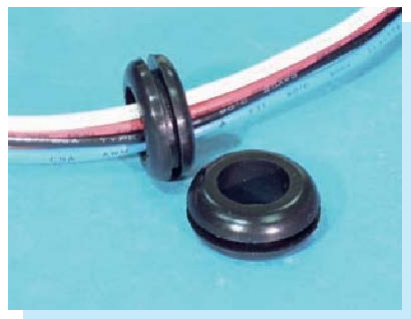

GROMMET

- ◆ MATERIAL: NBR/RUBBER/
SILICON RUBBER
- ◆ COLOR: BLACK
- ◆ UNIT: mm

GM-69, GM-1471

GM-138

GM-137

GM-139I

MOUNTING HOLE Ø15.0~Ø15.5
TF-346I

PARTNO	A	B	C	D	E	PACKAGE
GM-69	12.0	9.0	6.0	1.5	7.0	
GM-137	14.5	10.2	6.2	1.4	6.0	
GM-138	15.9	11.1	7.9	1.6	7.1	1000
GM-139I	14.0	8.0	5.5	1.0	5.2	
GM-147I	14.0	11.0	6.1	1.5	7.0	

PARTNO	A	B	C	D	E	PACKAGE
TF-346I	21.0	15.0	6.4	5.3	13.8	1000

SILICON GROMMET

- ◆ MATERIAL: SILICON RUBBER
- ◆ COLOR: BLACK
- ◆ UNIT: mm

MOUNTING HOLE
THICKNESS 1.0

PARTNO	PACKAGE
GM-140I	1000

SILICON GROMMET

- ◆ MATERIAL: SILICON RUBBER
- ◆ COLOR: BLACK
- ◆ UNIT: mm

MOUNTING HOLE
THICKNESS 2.0

PARTNO	PACKAGE
TF-1333I	1000