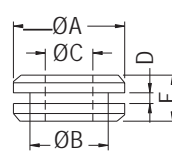

GROMMET

- ◆ MATERIAL: NBR/RUBBER/
SILICON RUBBER
- ◆ COLOR: BLACK
- ◆ UNIT: mm

GM-69, GM-1471

GM-138

GM-137

GM-139I

MOUNTING HOLE Ø15.0~Ø15.5
TF-346I

PARTNO	A	B	C	D	E	PACKAGE
GM-69	12.0	9.0	6.0	1.5	7.0	
GM-137	14.5	10.2	6.2	1.4	6.0	
GM-138	15.9	11.1	7.9	1.6	7.1	1000
GM-139I	14.0	8.0	5.5	1.0	5.2	
GM-147I	14.0	11.0	6.1	1.5	7.0	

PARTNO	A	B	C	D	E	PACKAGE
TF-346I	21.0	15.0	6.4	5.3	13.8	1000

SILICON GROMMET

- ◆ MATERIAL: SILICON RUBBER
- ◆ COLOR: BLACK
- ◆ UNIT: mm

MOUNTING HOLE
THICKNESS 1.0

PARTNO	PACKAGE
GM-140I	1000

SILICON GROMMET

- ◆ MATERIAL: SILICON RUBBER
- ◆ COLOR: BLACK
- ◆ UNIT: mm

MOUNTING HOLE
THICKNESS 2.0

PARTNO	PACKAGE
TF-1333I	1000