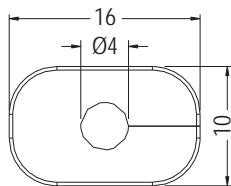

GROMMET

- ◆ MATERIAL: NBR/RUBBER/
SILICON RUBBER
- ◆ COLOR: BLACK
- ◆ UNIT: mm

GM-69, GM-1471

GM-138

GM-137

GM-139I

MOUNTING HOLE Ø15.0~Ø15.5
TF-346I

PARTNO	A	B	C	D	E	PACKAGE
GM-69	12.0	9.0	6.0	1.5	7.0	
GM-137	14.5	10.2	6.2	1.4	6.0	
GM-138	15.9	11.1	7.9	1.6	7.1	1000
GM-139I	14.0	8.0	5.5	1.0	5.2	
GM-147I	14.0	11.0	6.1	1.5	7.0	

PARTNO	A	B	C	D	E	PACKAGE
TF-346I	21.0	15.0	6.4	5.3	13.8	1000

SILICON GROMMET

- ◆ MATERIAL: SILICON RUBBER
- ◆ COLOR: BLACK
- ◆ UNIT: mm

MOUNTING HOLE
THICKNESS 1.0

PARTNO	PACKAGE
GM-140I	1000

SILICON GROMMET

- ◆ MATERIAL: SILICON RUBBER
- ◆ COLOR: BLACK
- ◆ UNIT: mm

MOUNTING HOLE
THICKNESS 2.0

PARTNO	PACKAGE
TF-1333I	1000