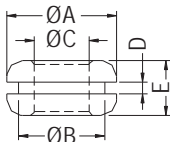

GROMMET

- ◆ MATERIAL: NBR/RUBBER/
SILICON RUBBER
- ◆ COLOR: BLACK
- ◆ UNIT: mm

GM-69, GM-1471

GM-138

GM-137

GM-139I

MOUNTING HOLE Ø15.0~Ø15.5
TF-346I

PARTNO	A	B	C	D	E	PACKAGE
GM-69	12.0	9.0	6.0	1.5	7.0	
GM-137	14.5	10.2	6.2	1.4	6.0	
GM-138	15.9	11.1	7.9	1.6	7.1	1000
GM-139I	14.0	8.0	5.5	1.0	5.2	
GM-147I	14.0	11.0	6.1	1.5	7.0	

PARTNO	A	B	C	D	E	PACKAGE
TF-346I	21.0	15.0	6.4	5.3	13.8	1000

SILICON GROMMET

- ◆ MATERIAL: SILICON RUBBER
- ◆ COLOR: BLACK
- ◆ UNIT: mm

MOUNTING HOLE
THICKNESS 1.0

PARTNO	PACKAGE
GM-140I	1000

SILICON GROMMET

- ◆ MATERIAL: SILICON RUBBER
- ◆ COLOR: BLACK
- ◆ UNIT: mm

MOUNTING HOLE
THICKNESS 2.0

PARTNO	PACKAGE
TF-1333I	1000