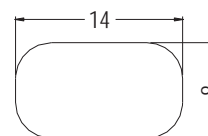

GROMMET

- ◆ MATERIAL: NBR/RUBBER/
SILICON RUBBER
- ◆ COLOR: BLACK
- ◆ UNIT: mm

GM-69, GM-1471

GM-138

GM-137

GM-139I

MOUNTING HOLE Ø15.0~Ø15.5
TF-346I

PARTNO	A	B	C	D	E	PACKAGE
GM-69	12.0	9.0	6.0	1.5	7.0	
GM-137	14.5	10.2	6.2	1.4	6.0	
GM-138	15.9	11.1	7.9	1.6	7.1	1000
GM-139I	14.0	8.0	5.5	1.0	5.2	
GM-147I	14.0	11.0	6.1	1.5	7.0	

PARTNO	A	B	C	D	E	PACKAGE
TF-346I	21.0	15.0	6.4	5.3	13.8	1000

SILICON GROMMET

- ◆ MATERIAL: SILICON RUBBER
- ◆ COLOR: BLACK
- ◆ UNIT: mm

MOUNTING HOLE
THICKNESS 1.0

PARTNO	PACKAGE
GM-140I	1000

SILICON GROMMET

- ◆ MATERIAL: SILICON RUBBER
- ◆ COLOR: BLACK
- ◆ UNIT: mm

MOUNTING HOLE
THICKNESS 2.0

PARTNO	PACKAGE
TF-1333I	1000