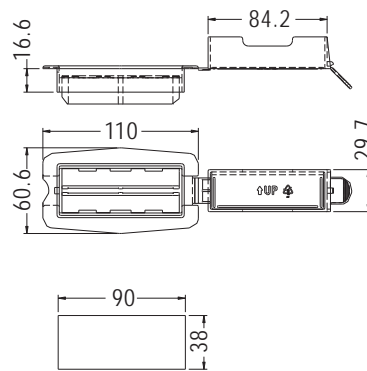

- ◆ MATERIAL:PP
- ◆ COLOR:NATURAL
- ◆ UNIT:mm

MOUNTING HOLE MOUNTING HOLE

PART NO	PACKAGE
CABOX-1	50

- ◆ MATERIAL:PP
- ◆ COLOR:NATURAL/BLACK
- ◆ UNIT:mm

MOUNTING HOLE

PART NO	PACKAGE
CABOX-2	25

- ◆ MATERIAL:PP
- ◆ COLOR:NATURAL
- ◆ UNIT:mm

MOUNTING HOLE MOUNTING HOLE

PART NO	PACKAGE
CABOX-3	50