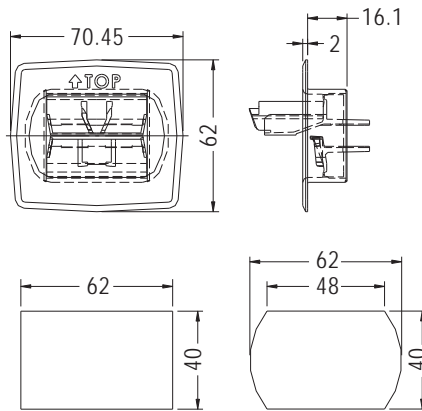

- ◆ MATERIAL:PP
- ◆ COLOR:NATURAL
- ◆ UNIT:mm

MOUNTING HOLE MOUNTING HOLE

PART NO	PACKAGE
CABOX-1	50

- ◆ MATERIAL:PP
- ◆ COLOR:NATURAL/BLACK
- ◆ UNIT:mm

MOUNTING HOLE

PART NO	PACKAGE
CABOX-2	25

- ◆ MATERIAL:PP
- ◆ COLOR:NATURAL
- ◆ UNIT:mm

MOUNTING HOLE MOUNTING HOLE

PART NO	PACKAGE
CABOX-3	50