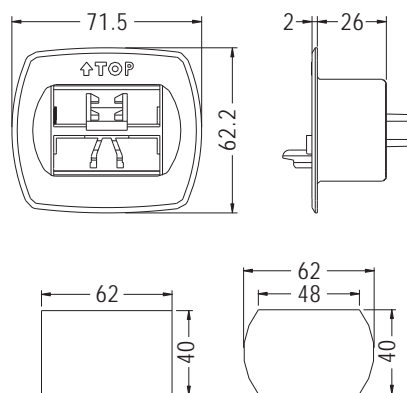

- ◆ MATERIAL:PP
- ◆ COLOR:NATURAL
- ◆ UNIT:mm

MOUNTING HOLE MOUNTING HOLE

PART NO	PACKAGE
CABOX-1	50

- ◆ MATERIAL:PP
- ◆ COLOR:NATURAL/BLACK
- ◆ UNIT:mm

MOUNTING HOLE

PART NO	PACKAGE
CABOX-2	25

- ◆ MATERIAL:PP
- ◆ COLOR:NATURAL
- ◆ UNIT:mm

MOUNTING HOLE MOUNTING HOLE

PART NO	PACKAGE
CABOX-3	50