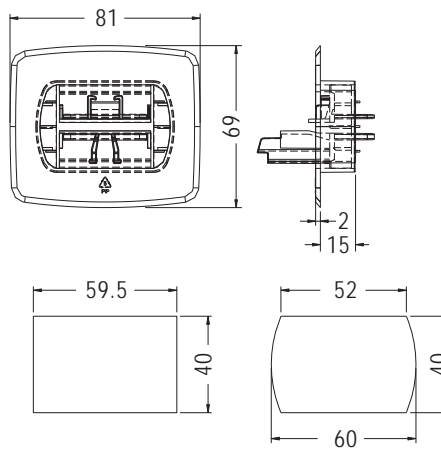

BOX HANDEL

- ◆ MATERIAL:PP
- ◆ COLOR:NATURAL/BLACK
- ◆ UNIT:mm

MOUNTING HOLE

MOUNTING HOLE

| PART NO | PACKAGE |
|---------|---------|
| CABOX-5 | 50 |

- ◆ MATERIAL:PP
- ◆ COLOR:NATURAL
- ◆ UNIT:mm

MOUNTING HOLE

MOUNTING HOLE

| PART NO | PACKAGE |
|---------|---------|
| CABOX-6 | 40 |

- ◆ MATERIAL:PP
- ◆ COLOR:NATURAL/BLACK
- ◆ UNIT:mm

MOUNTINGHOLE

| PART NO | PACKAGE |
|-----------|---------|
| ★ CABOX-7 | 50 |