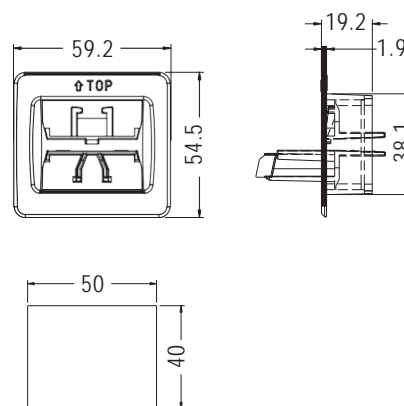

BOX HANDEL

- ◆ MATERIAL:PP
- ◆ COLOR:NATURAL/BLACK
- ◆ UNIT:mm

MOUNTING HOLE

MOUNTING HOLE

| PART NO | PACKAGE |
|---------|---------|
| CABOX-5 | 50 |

- ◆ MATERIAL:PP
- ◆ COLOR:NATURAL
- ◆ UNIT:mm

MOUNTING HOLE

MOUNTING HOLE

| PART NO | PACKAGE |
|---------|---------|
| CABOX-6 | 40 |

- ◆ MATERIAL:PP
- ◆ COLOR:NATURAL/BLACK
- ◆ UNIT:mm

MOUNTINGHOLE

| PART NO | PACKAGE |
|-----------|---------|
| ★ CABOX-7 | 50 |