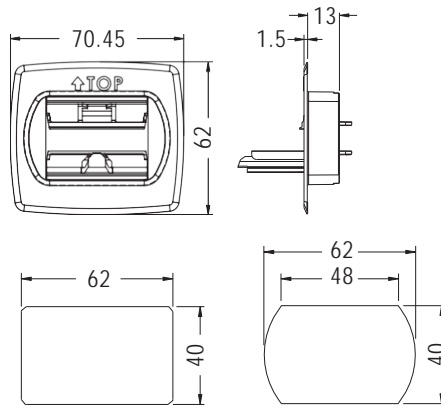

BOX HANDEL

- ◆ MATERIAL:PP
- ◆ COLOR:NATURAL/BLACK
- ◆ UNIT:mm

MOUNTING HOLE

MOUNTING HOLE

| PART NO | PACKAGE |
|---------|---------|
| CABOX-5 | 50 |

- ◆ MATERIAL:PP
- ◆ COLOR:NATURAL
- ◆ UNIT:mm

MOUNTING HOLE

MOUNTING HOLE

| PART NO | PACKAGE |
|---------|---------|
| CABOX-6 | 40 |

- ◆ MATERIAL:PP
- ◆ COLOR:NATURAL/BLACK
- ◆ UNIT:mm

MOUNTINGHOLE

| PART NO | PACKAGE |
|-----------|---------|
| ★ CABOX-7 | 50 |