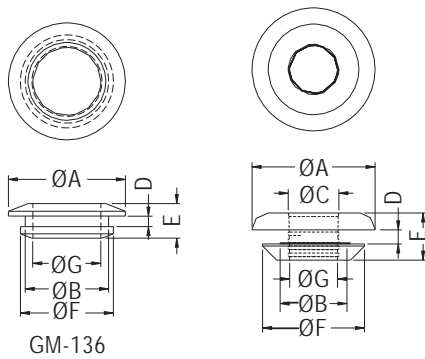

ANTI-VIBRATE GROMMET

- ◆ MATERIAL: NBR/RUBBER/
SILICON RUBBER
- ◆ COLOR: BLACK
- ◆ UNIT: mm

PART NO	A	B	C	D	E	PACKAGE
GM-70	6.63	4.52	1.5	1.0	3.8	1000
GM-71	8.0	6.0	4.1	1.1	3.4	
GM-80	14.0	11.0	7.0	1.5	7.0	
GM-81	12.0	9.0	6.0	1.0	9.0	
GM-98	7.8	5.8	2.33	1.2	4.0	
GM-99	11.1	8.5	5.0	2.0	3.6	
★ GM-154I	13.0	8.8	6.3	3.0	9.0	

PART NO	A	B	C	D	E	F	G	PACKAGE
GM-67	17.5	9.5	7.2	2.0	6.7	14.5	6.8	1000
GM-73	17.5	9.5	6.8	2.0	6.7	14.5	6.3	
GM-74	18.5	10.5	8.2	2.0	6.7	15.5	7.8	
GM-75	19.5	11.5	9.2	2.0	6.7	16.5	8.8	
GM-77	21.8	13.8	11.2	2.0	6.7	18.8	10.8	
GM-82	17.5	9.5	6.2	2.0	6.7	14.5	5.8	
GM-96	17.5	11.5	7.2	2.0	6.7	16.5	6.8	
GM-97	17.5	11.5	7.6	2.0	6.7	16.5	7.2	
GM-136	12.0	8.5		1.1	3.6	9.5	6.7	

PART NO	PACKAGE
GM-92	1000

ANTI-VIBRATE GROMMET

- ◆ MATERIAL: TPR
- ◆ COLOR: BLACK
- ◆ UNIT: mm

PART NO	A	B	C	D	E	PACKAGE
GM-131	30.0	25.5	22.0	1.6	8.0	1000