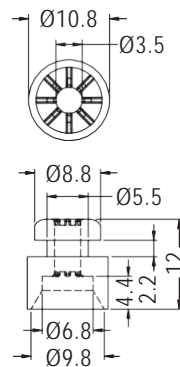

ANTI-VIBRATE GROMMET

- ◆ MATERIAL: NBR/RUBBER/
SILICON RUBBER
- ◆ COLOR: BLACK
- ◆ UNIT: mm

PART NO	A	B	C	D	E	PACKAGE
GM-70	6.63	4.52	1.5	1.0	3.8	1000
GM-71	8.0	6.0	4.1	1.1	3.4	
GM-80	14.0	11.0	7.0	1.5	7.0	
GM-81	12.0	9.0	6.0	1.0	9.0	
GM-98	7.8	5.8	2.33	1.2	4.0	
GM-99	11.1	8.5	5.0	2.0	3.6	
★ GM-154I	13.0	8.8	6.3	3.0	9.0	

PART NO	A	B	C	D	E	F	G	PACKAGE
GM-67	17.5	9.5	7.2	2.0	6.7	14.5	6.8	1000
GM-73	17.5	9.5	6.8	2.0	6.7	14.5	6.3	
GM-74	18.5	10.5	8.2	2.0	6.7	15.5	7.8	
GM-75	19.5	11.5	9.2	2.0	6.7	16.5	8.8	
GM-77	21.8	13.8	11.2	2.0	6.7	18.8	10.8	
GM-82	17.5	9.5	6.2	2.0	6.7	14.5	5.8	
GM-96	17.5	11.5	7.2	2.0	6.7	16.5	6.8	
GM-97	17.5	11.5	7.6	2.0	6.7	16.5	7.2	
GM-136	12.0	8.5		1.1	3.6	9.5	6.7	

PART NO	PACKAGE
GM-92	1000

ANTI-VIBRATE GROMMET

- ◆ MATERIAL: TPR
- ◆ COLOR: BLACK
- ◆ UNIT: mm

PART NO	A	B	C	D	E	PACKAGE
GM-131	30.0	25.5	22.0	1.6	8.0	1000