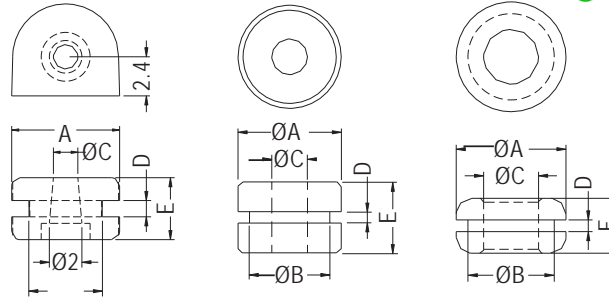

ANTI-VIBRATE GROMMET

- ◆ MATERIAL: NBR/RUBBER/
SILICON RUBBER
- ◆ COLOR: BLACK
- ◆ UNIT: mm

PART NO	A	B	C	D	E	PACKAGE
GM-70	6.63	4.52	1.5	1.0	3.8	1000
GM-71	8.0	6.0	4.1	1.1	3.4	
GM-80	14.0	11.0	7.0	1.5	7.0	
GM-81	12.0	9.0	6.0	1.0	9.0	
GM-98	7.8	5.8	2.33	1.2	4.0	
GM-99	11.1	8.5	5.0	2.0	3.6	
★ GM-154I	13.0	8.8	6.3	3.0	9.0	

PART NO	A	B	C	D	E	F	G	PACKAGE
GM-67	17.5	9.5	7.2	2.0	6.7	14.5	6.8	1000
GM-73	17.5	9.5	6.8	2.0	6.7	14.5	6.3	
GM-74	18.5	10.5	8.2	2.0	6.7	15.5	7.8	
GM-75	19.5	11.5	9.2	2.0	6.7	16.5	8.8	
GM-77	21.8	13.8	11.2	2.0	6.7	18.8	10.8	
GM-82	17.5	9.5	6.2	2.0	6.7	14.5	5.8	
GM-96	17.5	11.5	7.2	2.0	6.7	16.5	6.8	
GM-97	17.5	11.5	7.6	2.0	6.7	16.5	7.2	
GM-136	12.0	8.5		1.1	3.6	9.5	6.7	

PART NO	PACKAGE
GM-92	1000

ANTI-VIBRATE GROMMET

- ◆ MATERIAL: TPR
- ◆ COLOR: BLACK
- ◆ UNIT: mm

PART NO	A	B	C	D	E	PACKAGE
GM-131	30.0	25.5	22.0	1.6	8.0	1000