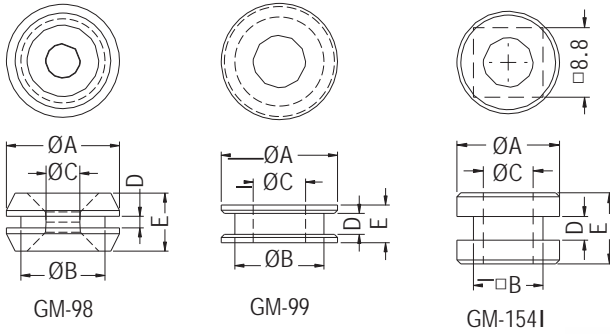

ANTI-VIBRATE GROMMET

- ◆ MATERIAL: NBR/RUBBER/
SILICON RUBBER
- ◆ COLOR: BLACK
- ◆ UNIT: mm

PART NO	A	B	C	D	E	PACKAGE
GM-70	6.63	4.52	1.5	1.0	3.8	1000
GM-71	8.0	6.0	4.1	1.1	3.4	
GM-80	14.0	11.0	7.0	1.5	7.0	
GM-81	12.0	9.0	6.0	1.0	9.0	
GM-98	7.8	5.8	2.33	1.2	4.0	
GM-99	11.1	8.5	5.0	2.0	3.6	
★ GM-154I	13.0	8.8	6.3	3.0	9.0	

PART NO	A	B	C	D	E	F	G	PACKAGE
GM-67	17.5	9.5	7.2	2.0	6.7	14.5	6.8	1000
GM-73	17.5	9.5	6.8	2.0	6.7	14.5	6.3	
GM-74	18.5	10.5	8.2	2.0	6.7	15.5	7.8	
GM-75	19.5	11.5	9.2	2.0	6.7	16.5	8.8	
GM-77	21.8	13.8	11.2	2.0	6.7	18.8	10.8	
GM-82	17.5	9.5	6.2	2.0	6.7	14.5	5.8	
GM-96	17.5	11.5	7.2	2.0	6.7	16.5	6.8	
GM-97	17.5	11.5	7.6	2.0	6.7	16.5	7.2	
GM-136	12.0	8.5		1.1	3.6	9.5	6.7	

PART NO	PACKAGE
GM-92	1000

ANTI-VIBRATE GROMMET

- ◆ MATERIAL: TPR
- ◆ COLOR: BLACK
- ◆ UNIT: mm

PART NO	A	B	C	D	E	PACKAGE
GM-131	30.0	25.5	22.0	1.6	8.0	1000