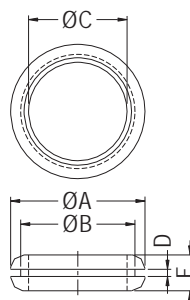

ANTI-VIBRATE GROMMET

- ◆ MATERIAL: NBR/RUBBER/
SILICON RUBBER
- ◆ COLOR: BLACK
- ◆ UNIT: mm

PART NO	A	B	C	D	E	PACKAGE
GM-70	6.63	4.52	1.5	1.0	3.8	1000
GM-71	8.0	6.0	4.1	1.1	3.4	
GM-80	14.0	11.0	7.0	1.5	7.0	
GM-81	12.0	9.0	6.0	1.0	9.0	
GM-98	7.8	5.8	2.33	1.2	4.0	
GM-99	11.1	8.5	5.0	2.0	3.6	
★ GM-154I	13.0	8.8	6.3	3.0	9.0	

PART NO	A	B	C	D	E	F	G	PACKAGE
GM-67	17.5	9.5	7.2	2.0	6.7	14.5	6.8	1000
GM-73	17.5	9.5	6.8	2.0	6.7	14.5	6.3	
GM-74	18.5	10.5	8.2	2.0	6.7	15.5	7.8	
GM-75	19.5	11.5	9.2	2.0	6.7	16.5	8.8	
GM-77	21.8	13.8	11.2	2.0	6.7	18.8	10.8	
GM-82	17.5	9.5	6.2	2.0	6.7	14.5	5.8	
GM-96	17.5	11.5	7.2	2.0	6.7	16.5	6.8	
GM-97	17.5	11.5	7.6	2.0	6.7	16.5	7.2	
GM-136	12.0	8.5		1.1	3.6	9.5	6.7	

PART NO	PACKAGE
GM-92	1000

ANTI-VIBRATE GROMMET

- ◆ MATERIAL: TPR
- ◆ COLOR: BLACK
- ◆ UNIT: mm

PART NO	A	B	C	D	E	PACKAGE
GM-131	30.0	25.5	22.0	1.6	8.0	1000