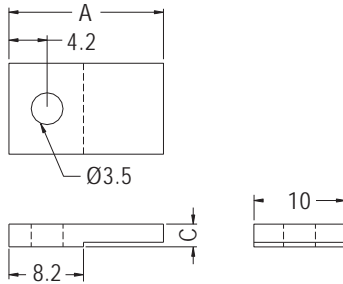

PARTS HOUSING

- ◆ MATERIAL:PC (UL)
- ◆ FLAME CLASS:94V-2/94V-0
- ◆ COLOR:NATURAL
- ◆ UNIT:mm

PARTNO	A	C	PACKAGE
PH-13	17.0	2.5	1000

PARTS HOUSING

- ◆ MATERIAL:PBT (UL)
- ◆ FLAME CLASS:94V-0
- ◆ COLOR:NATURAL
- ◆ UNIT:mm

PARTNO	A	C	PACKAGE
PH-18	14.5	3.9	1000

PARTS HOUSING

- ◆ MATERIAL:PBT (UL)
- ◆ FLAME CLASS:94V-0
- ◆ COLOR:NATURAL
- ◆ UNIT:mm

PARTNO	A	C	PACKAGE
PH-20	14.5	4.0	1000

PARTS HOUSING

- ◆ MATERIAL:NYLON 66 (UL)
- ◆ FLAME CLASS:94V-2/94V-0
- ◆ COLOR:NATURAL/BLACK
- ◆ UNIT:mm

PARTNO	A	B	C	PACKAGE
PH-21	18.0	14.5	5.0	1000