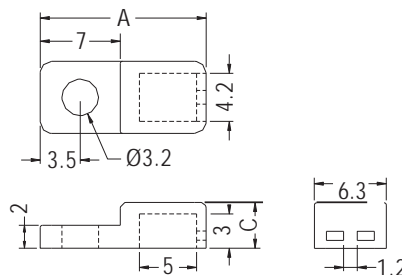

PARTS HOUSING

- ◆ MATERIAL:PC (UL)
- ◆ FLAME CLASS:94V-2/94V-0
- ◆ COLOR:NATURAL
- ◆ UNIT:mm

PARTNO	A	C	PACKAGE
PH-13	17.0	2.5	1000

PARTS HOUSING

- ◆ MATERIAL:PBT (UL)
- ◆ FLAME CLASS:94V-0
- ◆ COLOR:NATURAL
- ◆ UNIT:mm

PARTNO	A	C	PACKAGE
PH-18	14.5	3.9	1000

PARTS HOUSING

- ◆ MATERIAL:PBT (UL)
- ◆ FLAME CLASS:94V-0
- ◆ COLOR:NATURAL
- ◆ UNIT:mm

PARTNO	A	C	PACKAGE
PH-20	14.5	4.0	1000

PARTS HOUSING

- ◆ MATERIAL:NYLON 66 (UL)
- ◆ FLAME CLASS:94V-2/94V-0
- ◆ COLOR:NATURAL/BLACK
- ◆ UNIT:mm

PARTNO	A	B	C	PACKAGE
PH-21	18.0	14.5	5.0	1000