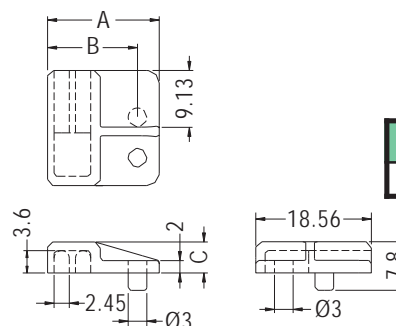

PARTNO	A	C	PACKAGE
PH-18	14.5	3.9	1000

PARTS HOUSING

- ◆ MATERIAL:PBT (UL)
- ◆ FLAME CLASS:94V-0
- ◆ COLOR:NATURAL
- ◆ UNIT:mm

PARTNO	A	C	PACKAGE
PH-20	14.5	4.0	1000

PARTS HOUSING

- ◆ MATERIAL:NYLON 66 (UL)
- ◆ FLAME CLASS:94V-2/94V-0
- ◆ COLOR:NATURAL/BLACK
- ◆ UNIT:mm

PARTNO	A	B	C	PACKAGE
PH-21	18.0	14.5	5.0	1000