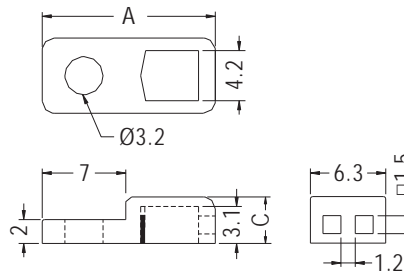

PARTS HOUSING

- ◆ MATERIAL:PC (UL)
- ◆ FLAME CLASS:94V-2/94V-0
- ◆ COLOR:NATURAL
- ◆ UNIT:mm

PARTNO	A	C	PACKAGE
PH-13	17.0	2.5	1000

PARTS HOUSING

- ◆ MATERIAL:PBT (UL)
- ◆ FLAME CLASS:94V-0
- ◆ COLOR:NATURAL
- ◆ UNIT:mm

PARTNO	A	C	PACKAGE
PH-18	14.5	3.9	1000

PARTS HOUSING

- ◆ MATERIAL:PBT (UL)
- ◆ FLAME CLASS:94V-0
- ◆ COLOR:NATURAL
- ◆ UNIT:mm

PARTNO	A	C	PACKAGE
PH-20	14.5	4.0	1000

PARTS HOUSING

- ◆ MATERIAL:NYLON 66 (UL)
- ◆ FLAME CLASS:94V-2/94V-0
- ◆ COLOR:NATURAL/BLACK
- ◆ UNIT:mm

PARTNO	A	B	C	PACKAGE
PH-21	18.0	14.5	5.0	1000