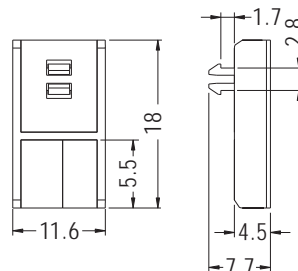

PARTS HOUSING

- ◆ MATERIAL: NYLON 66 (UL)
- ◆ FLAME CLASS: 94V-2/94V-0
- ◆ COLOR: NATURAL/BLACK
- ◆ UNIT: mm

PARTNO	A	C	PACKAGE
PHG-7	20.8	5.0	1000

INSULATED CAP

- ◆ MATERIAL: NYLON 66 (UL)
- ◆ FLAME CLASS: 94V-2/94V-0
- ◆ COLOR: NATURAL/BLACK
- ◆ UNIT: mm

PARTNO	A	C	PACKAGE
PH-25	16.0	8.0	1000

PARTNO	A	C	PACKAGE
PH-41	13.0	7.5	1000

INSULATED CAP

- ◆ MATERIAL: NYLON 66 (UL)
- ◆ FLAME CLASS: 94V-2/94V-0
- ◆ COLOR: NATURAL/WHITE/BLACK
- ◆ UNIT: mm

PARTNO	PACKAGE
COVER-5	1000