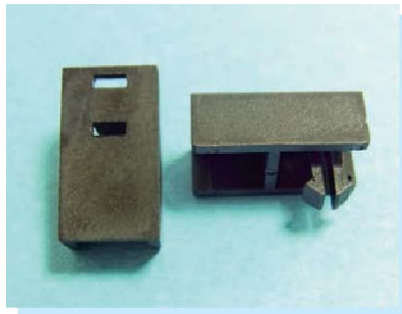

PARTS HOUSING

- ◆ MATERIAL: NYLON 66 (UL)
- ◆ FLAME CLASS: 94V-2/94V-0
- ◆ COLOR: NATURAL/BLACK
- ◆ UNIT: mm

PARTNO	A	C	PACKAGE
PHG-7	20.8	5.0	1000

INSULATED CAP

- ◆ MATERIAL: NYLON 66 (UL)
- ◆ FLAME CLASS: 94V-2/94V-0
- ◆ COLOR: NATURAL/BLACK
- ◆ UNIT: mm

PARTNO	A	C	PACKAGE
PH-25	16.0	8.0	1000

PARTNO	A	C	PACKAGE
PH-41	13.0	7.5	1000

INSULATED CAP

- ◆ MATERIAL: NYLON 66 (UL)
- ◆ FLAME CLASS: 94V-2/94V-0
- ◆ COLOR: NATURAL/WHITE/BLACK
- ◆ UNIT: mm

PARTNO	PACKAGE
COVER-5	1000