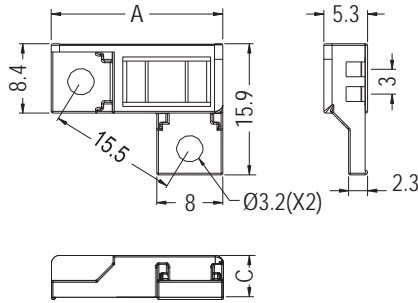

PARTS HOUSING

- ◆ MATERIAL: NYLON 66 (UL)
- ◆ FLAME CLASS: 94V-2/94V-0
- ◆ COLOR: NATURAL/BLACK
- ◆ UNIT: mm

PARTNO	A	C	PACKAGE
PHG-7	20.8	5.0	1000

INSULATED CAP

- ◆ MATERIAL: NYLON 66 (UL)
- ◆ FLAME CLASS: 94V-2/94V-0
- ◆ COLOR: NATURAL/BLACK
- ◆ UNIT: mm

PARTNO	A	C	PACKAGE
PH-25	16.0	8.0	1000

PARTNO	A	C	PACKAGE
PH-41	13.0	7.5	1000

INSULATED CAP

- ◆ MATERIAL: NYLON 66 (UL)
- ◆ FLAME CLASS: 94V-2/94V-0
- ◆ COLOR: NATURAL/WHITE/BLACK
- ◆ UNIT: mm

PARTNO	PACKAGE
COVER-5	1000