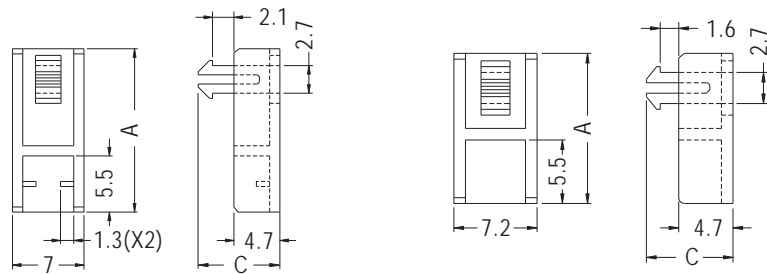

PARTS HOUSING

- ◆ MATERIAL: NYLON 66 (UL)
- ◆ FLAME CLASS: 94V-2/94V-0
- ◆ COLOR: NATURAL/BLACK
- ◆ UNIT: mm

PARTNO	A	C	PACKAGE
PHG-7	20.8	5.0	1000

INSULATED CAP

- ◆ MATERIAL: NYLON 66 (UL)
- ◆ FLAME CLASS: 94V-2/94V-0
- ◆ COLOR: NATURAL/BLACK
- ◆ UNIT: mm

PARTNO	A	C	PACKAGE
PH-25	16.0	8.0	1000

PARTNO	A	C	PACKAGE
PH-41	13.0	7.5	1000

INSULATED CAP

- ◆ MATERIAL: NYLON 66 (UL)
- ◆ FLAME CLASS: 94V-2/94V-0
- ◆ COLOR: NATURAL/WHITE/BLACK
- ◆ UNIT: mm

PARTNO	PACKAGE
COVER-5	1000