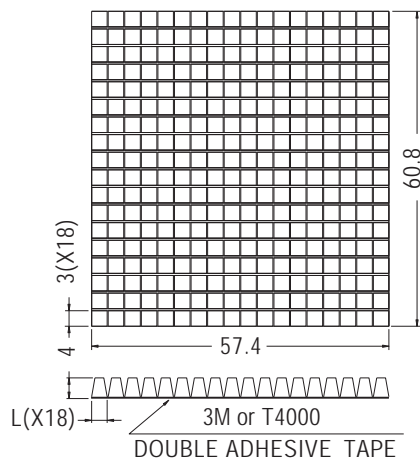

IMPACT BUFFER PAD

- ◆ MATERIAL: NYLON 66 (UL)
- ◆ FLAME CLASS: 94V-2/94V-0
- ◆ COLOR: BLACK
- ◆ UNIT: mm

PART NO	L	SHEET
EMD-10	5.0	96PCS

PART NO	L	A	SHEET
EM-18-1	5.3	2.5	240PCS
EM-18-2	10.75		
EM-18-3	16.2		
EM-18-4	21.6		
EM-18-5	27.05		
EM-18-6	32.5		

PART NO	L	A	SHEET
EMD-78-1	5.3	2.7	240PCS
EMD-78-2	10.75		
EMD-78-3	16.2		
EMD-78-4	21.6		
EMD-78-5	27.05		
EMD-78-6	32.5		

PART NO	L	SHEET
EM-40-1	3.0	378PCS
EM-40-2	6.2	
EM-40-3	9.4	
EM-40-4	12.6	
EM-40-5	15.8	
EM-40-6	19.0	

PART NO	L	SHEET
★ EM-535	3.0	324PCS