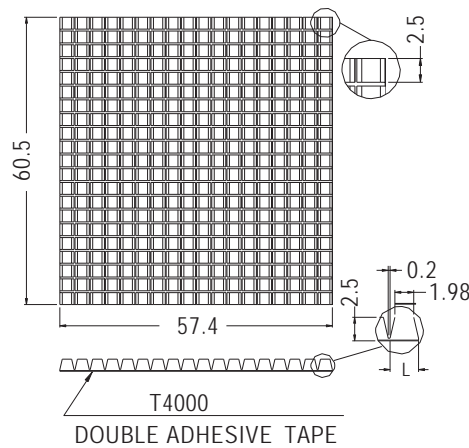

IMPACT BUFFER PAD

- ◆ MATERIAL: NYLON 66 (UL)
- ◆ FLAME CLASS: 94V-2/94V-0
- ◆ COLOR: BLACK
- ◆ UNIT: mm

PART NO	L	SHEET
EMD-10	5.0	96PCS

PART NO	L	A	SHEET
EM-18-1	5.3	2.5	240PCS
EM-18-2	10.75		
EM-18-3	16.2		
EM-18-4	21.6		
EM-18-5	27.05		
EM-18-6	32.5		

PART NO	L	A	SHEET
EMD-78-1	5.3	2.7	240PCS
EMD-78-2	10.75		
EMD-78-3	16.2		
EMD-78-4	21.6		
EMD-78-5	27.05		
EMD-78-6	32.5		

PART NO	L	SHEET
EM-40-1	3.0	378PCS
EM-40-2	6.2	
EM-40-3	9.4	
EM-40-4	12.6	
EM-40-5	15.8	
EM-40-6	19.0	

PART NO	L	SHEET
★ EM-535	3.0	324PCS