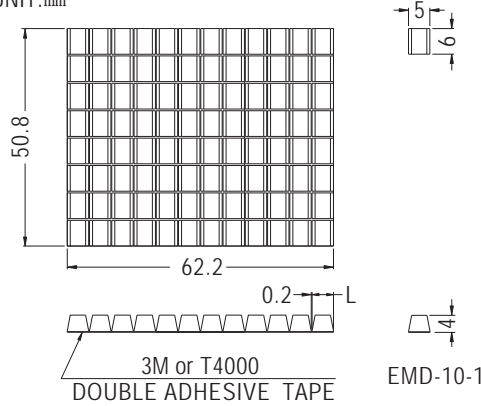

IMPACT BUFFER PAD

- ◆ MATERIAL: NYLON 66 (UL)
- ◆ FLAME CLASS: 94V-2/94V-0
- ◆ COLOR: BLACK
- ◆ UNIT: mm

PART NO	L	SHEET
EMD-10	5.0	96PCS

PART NO	L	A	SHEET
EM-18-1	5.3	2.5	240PCS
EM-18-2	10.75		
EM-18-3	16.2		
EM-18-4	21.6		
EM-18-5	27.05		
EM-18-6	32.5		

PART NO	L	A	SHEET
EMD-78-1	5.3	2.7	240PCS
EMD-78-2	10.75		
EMD-78-3	16.2		
EMD-78-4	21.6		
EMD-78-5	27.05		
EMD-78-6	32.5		

PART NO	L	SHEET
EM-40-1	3.0	378PCS
EM-40-2	6.2	
EM-40-3	9.4	
EM-40-4	12.6	
EM-40-5	15.8	
EM-40-6	19.0	

PART NO	L	SHEET
★ EM-535	3.0	324PCS