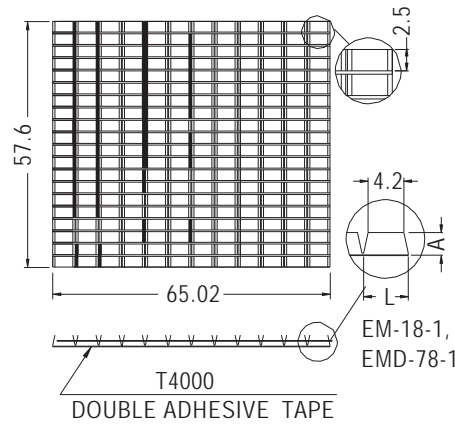

IMPACT BUFFER PAD

- ◆ MATERIAL: NYLON 66 (UL)
- ◆ FLAME CLASS: 94V-2/94V-0
- ◆ COLOR: BLACK
- ◆ UNIT: mm

PART NO	L	SHEET
EMD-10	5.0	96PCS

PART NO	L	A	SHEET
EM-18-1	5.3	2.5	240PCS
EM-18-2	10.75		
EM-18-3	16.2		
EM-18-4	21.6		
EM-18-5	27.05		
EM-18-6	32.5		

PART NO	L	A	SHEET
EMD-78-1	5.3	2.7	240PCS
EMD-78-2	10.75		
EMD-78-3	16.2		
EMD-78-4	21.6		
EMD-78-5	27.05		
EMD-78-6	32.5		

PART NO	L	SHEET
EM-40-1	3.0	378PCS
EM-40-2	6.2	
EM-40-3	9.4	
EM-40-4	12.6	
EM-40-5	15.8	
EM-40-6	19.0	

PART NO	L	SHEET
★ EM-535	3.0	324PCS