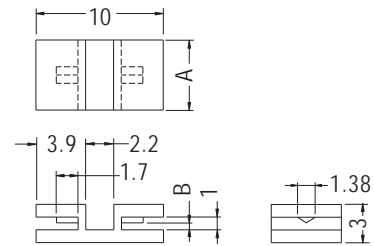

TRANSISTOR HOUSING

- ◆ MATERIAL:PBT (UL)
- ◆ FLAME CLASS:94V-0
- ◆ COLOR:NATURAL
- ◆ UNIT:mm

PART NO	PACKAGE
TR-7	1000

PART NO	PACKAGE
TR-8	1000

PART NO	PACKAGE
TR-10	1000

PART NO	A	B	PACKAGE
TR-10A	5.5	0.5-0.6	1000
TR-10S	5.5	0.4	
TR-17	7.5	0.5-0.6	

PART NO	A	C	PACKAGE
TR-11	4.5	2.8	1000
TR-13	6.5	3.25	

PART NO	PACKAGE
TR-14	1000

PART NO	PACKAGE
TR-16	1000

TRANSISTOR HOUSING

- ◆ MATERIAL:NYLON 66 (UL)
- ◆ FLAME CLASS:94V-2/94V-0
- ◆ COLOR:NATURAL/BLACK
- ◆ UNIT:mm