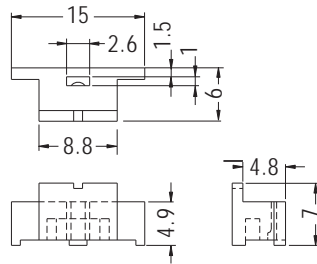

TRANSISTOR HOUSING

- ◆ MATERIAL:PBT (UL)
- ◆ FLAME CLASS:94V-0
- ◆ COLOR:NATURAL
- ◆ UNIT:mm

PART NO	PACKAGE
TR-7	1000

PART NO	PACKAGE
TR-8	1000

PART NO	PACKAGE
TR-10	1000

PART NO	A	B	PACKAGE
TR-10A	5.5	0.5-0.6	1000
TR-10S	5.5	0.4	
TR-17	7.5	0.5-0.6	

PART NO	A	C	PACKAGE
TR-11	4.5	2.8	1000
TR-13	6.5	3.25	

PART NO	PACKAGE
TR-14	1000

PART NO	PACKAGE
TR-16	1000

TRANSISTOR HOUSING

- ◆ MATERIAL:NYLON 66 (UL)
- ◆ FLAME CLASS:94V-2/94V-0
- ◆ COLOR:NATURAL/BLACK
- ◆ UNIT:mm