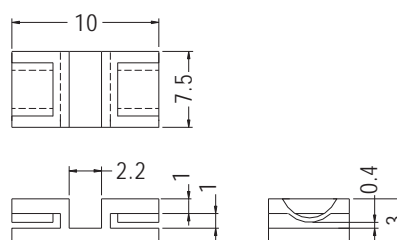

PART NO	A	C	PACKAGE
TR-11	4.5	2.8	1000
TR-13	6.5	3.25	

PART NO	PACKAGE
TR-14	1000

PART NO	PACKAGE
TR-16	1000

TRANSISTOR HOUSING

- ◆ MATERIAL:NYLON 66 (UL)
- ◆ FLAME CLASS:94V-2/94V-0
- ◆ COLOR:NATURAL/BLACK
- ◆ UNIT:mm