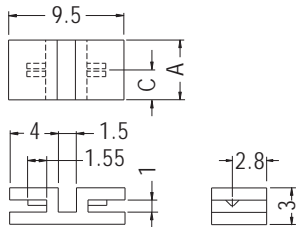

TRANSISTOR HOUSING

- ◆ MATERIAL:PBT (UL)
- ◆ FLAME CLASS:94V-0
- ◆ COLOR:NATURAL
- ◆ UNIT:mm

PART NO	PACKAGE
TR-7	1000

PART NO	PACKAGE
TR-8	1000

PART NO	PACKAGE
TR-10	1000

PART NO	A	B	PACKAGE
TR-10A	5.5	0.5-0.6	1000
TR-10S	5.5	0.4	
TR-17	7.5	0.5-0.6	

PART NO	A	C	PACKAGE
TR-11	4.5	2.8	1000
TR-13	6.5	3.25	

PART NO	PACKAGE
TR-14	1000

PART NO	PACKAGE
TR-16	1000

TRANSISTOR HOUSING

- ◆ MATERIAL:NYLON 66 (UL)
- ◆ FLAME CLASS:94V-2/94V-0
- ◆ COLOR:NATURAL/BLACK
- ◆ UNIT:mm