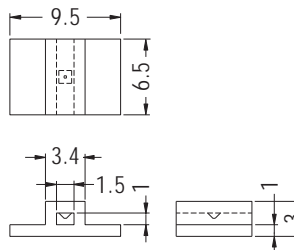

TRANSISTOR HOUSING

- ◆ MATERIAL:PBT (UL)
- ◆ FLAME CLASS:94V-0
- ◆ COLOR:NATURAL
- ◆ UNIT:mm

PART NO	PACKAGE
TR-7	1000

PART NO	PACKAGE
TR-8	1000

PART NO	PACKAGE
TR-10	1000

PART NO	A	B	PACKAGE
TR-10A	5.5	0.5-0.6	1000
TR-10S	5.5	0.4	
TR-17	7.5	0.5-0.6	

PART NO	A	C	PACKAGE
TR-11	4.5	2.8	1000
TR-13	6.5	3.25	

PART NO	PACKAGE
TR-14	1000

PART NO	PACKAGE
TR-16	1000

TRANSISTOR HOUSING

- ◆ MATERIAL:NYLON 66 (UL)
- ◆ FLAME CLASS:94V-2/94V-0
- ◆ COLOR:NATURAL/BLACK
- ◆ UNIT:mm