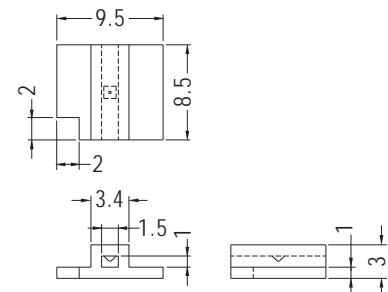

TRANSISTOR HOUSING

- ◆ MATERIAL:PBT (UL)
- ◆ FLAME CLASS:94V-0
- ◆ COLOR:NATURAL
- ◆ UNIT:mm

PART NO	PACKAGE
TR-7	1000

PART NO	PACKAGE
TR-8	1000

PART NO	PACKAGE
TR-10	1000

PART NO	A	B	PACKAGE
TR-10A	5.5	0.5-0.6	1000
TR-10S	5.5	0.4	
TR-17	7.5	0.5-0.6	

PART NO	A	C	PACKAGE
TR-11	4.5	2.8	1000
TR-13	6.5	3.25	

PART NO	PACKAGE
TR-14	1000

PART NO	PACKAGE
TR-16	1000

TRANSISTOR HOUSING

- ◆ MATERIAL:NYLON 66 (UL)
- ◆ FLAME CLASS:94V-2/94V-0
- ◆ COLOR:NATURAL/BLACK
- ◆ UNIT:mm