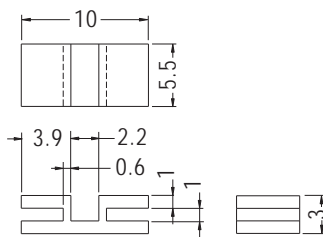

TRANSISTOR HOUSING

- ◆ MATERIAL:PBT (UL)
- ◆ FLAME CLASS:94V-0
- ◆ COLOR:NATURAL
- ◆ UNIT:mm

PART NO	PACKAGE
TR-7	1000

PART NO	PACKAGE
TR-8	1000

PART NO	PACKAGE
TR-10	1000

PART NO	A	B	PACKAGE
TR-10A	5.5	0.5-0.6	1000
TR-10S	5.5	0.4	
TR-17	7.5	0.5-0.6	

PART NO	A	C	PACKAGE
TR-11	4.5	2.8	1000
TR-13	6.5	3.25	

PART NO	PACKAGE
TR-14	1000

PART NO	PACKAGE
TR-16	1000

TRANSISTOR HOUSING

- ◆ MATERIAL:NYLON 66 (UL)
- ◆ FLAME CLASS:94V-2/94V-0
- ◆ COLOR:NATURAL/BLACK
- ◆ UNIT:mm