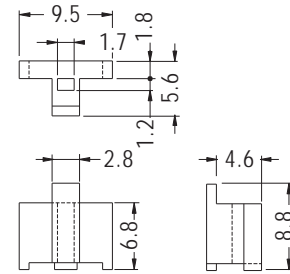

TRANSISTOR HOUSING

- ◆ MATERIAL:PBT (UL)
- ◆ FLAME CLASS:94V-0
- ◆ COLOR:NATURAL
- ◆ UNIT:mm

PART NO	PACKAGE
TR-7	1000

PART NO	PACKAGE
TR-8	1000

PART NO	PACKAGE
TR-10	1000

PART NO	A	B	PACKAGE
TR-10A	5.5	0.5-0.6	1000
TR-10S	5.5	0.4	
TR-17	7.5	0.5-0.6	

PART NO	A	C	PACKAGE
TR-11	4.5	2.8	1000
TR-13	6.5	3.25	

PART NO	PACKAGE
TR-14	1000

PART NO	PACKAGE
TR-16	1000

TRANSISTOR HOUSING

- ◆ MATERIAL:NYLON 66 (UL)
- ◆ FLAME CLASS:94V-2/94V-0
- ◆ COLOR:NATURAL/BLACK
- ◆ UNIT:mm

PART NO	PACKAGE
TR-18	1000