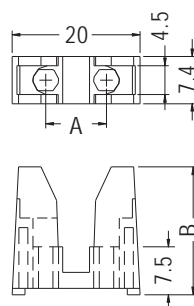

PARTS HOUSING

- ◆ MATERIAL:PPS (UL)
- ◆ FLAME CLASS:94V-0
- ◆ COLOR:BLACK
- ◆ UNIT:mm

PART NO	PACKAGE
PH-26	1000

PARTS HOUSING

- ◆ MATERIAL:PBT (UL)/PPS(UL)
- ◆ FLAME CLASS:94V-0
- ◆ COLOR:NATURAL/BLACK
- ◆ UNIT:mm

PART NO	A	B	C	PACKAGE
PHC-2	7.5	13.1	/	500
PHC-11	7.2	14.5	/	
PHC-12	7.5	13.1	1.7	

PARTS HOUSING

- ◆ MATERIAL:PBT (UL)
- ◆ FLAME CLASS:94V-0
- ◆ COLOR:NATURAL
- ◆ UNIT:mm

PART NO	A	B	PACKAGE
PHC-1	9.5	20.0	500