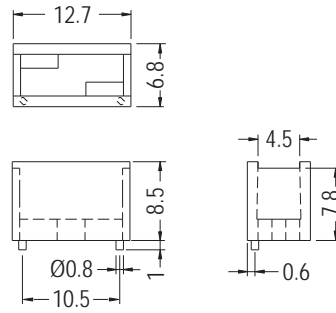

PARTS HOUSING

- ◆ MATERIAL:PPS (UL)
- ◆ FLAME CLASS:94V-0
- ◆ COLOR:BLACK
- ◆ UNIT:mm

PART NO	PACKAGE
PH-26	1000

PARTS HOUSING

- ◆ MATERIAL:PBT (UL)/PPS(UL)
- ◆ FLAME CLASS:94V-0
- ◆ COLOR:NATURAL/BLACK
- ◆ UNIT:mm

PART NO	A	B	C	PACKAGE
PHC-2	7.5	13.1	/	500
PHC-11	7.2	14.5	/	
PHC-12	7.5	13.1	1.7	

PARTS HOUSING

- ◆ MATERIAL:PBT (UL)
- ◆ FLAME CLASS:94V-0
- ◆ COLOR:NATURAL
- ◆ UNIT:mm

PART NO	A	B	PACKAGE
PHC-1	9.5	20.0	500