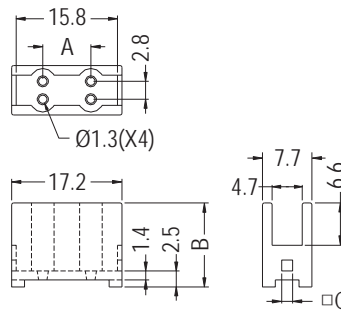

PARTS HOUSING

- ◆ MATERIAL:PPS (UL)
- ◆ FLAME CLASS:94V-0
- ◆ COLOR:BLACK
- ◆ UNIT:mm

PART NO	PACKAGE
PH-26	1000

PARTS HOUSING

- ◆ MATERIAL:PBT (UL)/PPS(UL)
- ◆ FLAME CLASS:94V-0
- ◆ COLOR:NATURAL/BLACK
- ◆ UNIT:mm

PART NO	A	B	C	PACKAGE
PHC-2	7.5	13.1	/	500
PHC-11	7.2	14.5	/	
PHC-12	7.5	13.1	1.7	

PARTS HOUSING

- ◆ MATERIAL:PBT (UL)
- ◆ FLAME CLASS:94V-0
- ◆ COLOR:NATURAL
- ◆ UNIT:mm

PART NO	A	B	PACKAGE
PHC-1	9.5	20.0	500