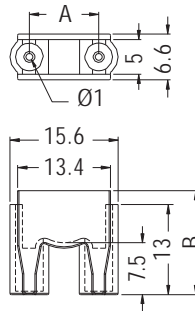

PARTS HOUSING

- ◆ MATERIAL: NYLON 66 (UL)
- ◆ FLAME CLASS: 94V-2/94V-0
- ◆ COLOR: NATURAL/BLACK
- ◆ UNIT: mm

PARTNO	A	B	PACKAGE
PHC-8	9.5	20.0	1000

PARTS HOUSING

- ◆ MATERIAL: NYLON 66 (UL)
- ◆ FLAME CLASS: 94V-2/94V-0
- ◆ COLOR: NATURAL/BLACK
- ◆ UNIT: mm

PARTNO	A	B	PACKAGE
PHC-13	10.0	15.0	500

PARTS HOUSING

- ◆ MATERIAL: PBT (UL)
- ◆ FLAME CLASS: 94V-0
- ◆ COLOR: NATURAL
- ◆ UNIT: mm

PARTNO	A	B	PACKAGE
COILC-21	23.0	25.0	500