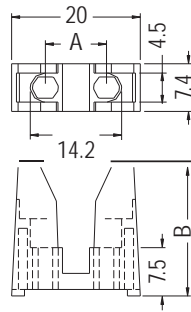

PARTS HOUSING

- ◆ MATERIAL: NYLON 66 (UL)
- ◆ FLAME CLASS: 94V-2/94V-0
- ◆ COLOR: NATURAL/BLACK
- ◆ UNIT: mm

PARTNO	A	B	PACKAGE
PHC-8	9.5	20.0	1000

PARTS HOUSING

- ◆ MATERIAL: NYLON 66 (UL)
- ◆ FLAME CLASS: 94V-2/94V-0
- ◆ COLOR: NATURAL/BLACK
- ◆ UNIT: mm

PARTNO	A	B	PACKAGE
PHC-13	10.0	15.0	500

PARTS HOUSING

- ◆ MATERIAL: PBT (UL)
- ◆ FLAME CLASS: 94V-0
- ◆ COLOR: NATURAL
- ◆ UNIT: mm

PARTNO	A	B	PACKAGE
COILC-21	23.0	25.0	500