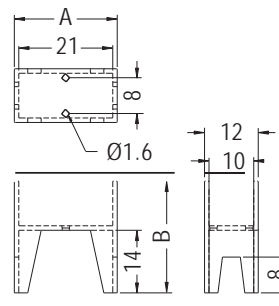

PARTS HOUSING

- ◆ MATERIAL: NYLON 66 (UL)
- ◆ FLAME CLASS: 94V-2/94V-0
- ◆ COLOR: NATURAL/BLACK
- ◆ UNIT: mm

PARTNO	A	B	PACKAGE
PHC-8	9.5	20.0	1000

PARTS HOUSING

- ◆ MATERIAL: NYLON 66 (UL)
- ◆ FLAME CLASS: 94V-2/94V-0
- ◆ COLOR: NATURAL/BLACK
- ◆ UNIT: mm

PARTNO	A	B	PACKAGE
PHC-13	10.0	15.0	500

PARTS HOUSING

- ◆ MATERIAL: PBT (UL)
- ◆ FLAME CLASS: 94V-0
- ◆ COLOR: NATURAL
- ◆ UNIT: mm

PARTNO	A	B	PACKAGE
COILC-21	23.0	25.0	500