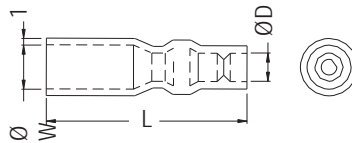

TERMINAL SOFT SLEEVES

- ◆ MATERIAL:SOFT P.V.C
- ◆ COLOR:NATURAL/BLUE
- ◆ UNIT:mm

◆ Please add UL after Part Number for UL purpose.

SERIES-110					
PARTNO	W	D	L	WIRE SIZE(O.D)	PACKAGE
S4020	4.0	2.0	22.0	2.0	1000
S4025		2.5	22.0	2.5	
S4028		2.8	22.0	2.8	
S4030		3.0	22.0	3.0	
S4035		3.5	22.0	3.0	
SERIES-187					
PARTNO	W	D	L	WIRE SIZE(O.D)	PACKAGE
S5825	5.8	2.5	22.0	2.5	1000
S5830		3.0	22.0	3.0	
S5835		3.5	22.0	3.5	
S5840		4.0	22.0	3.5	
SERIES-205					
PARTNO	W	D	L	WIRE SIZE(O.D)	PACKAGE
S6525	6.5	2.5	24.0	2.5	1000
S6530		3.0	24.0	3.0	
S6530/37		3.0	37.0	3.0	
S6535		3.5	24.0	3.5	
S6540		4.0	24.0	4.0	
SERIES-250					
PARTNO	W	D	L	WIRE SIZE(O.D)	PACKAGE
S8030	7.8	3.0	26.0	3.0	1000
S8035		3.5	27.0	3.5	
S8040	8.0	4.0	27.0	4.0	
S8045		4.5	27.0	4.5	
S8050	7.8	5.0	27.0	5.0	
S9535	9.5	3.5	26.0	3.5	

FLAT INSULATING SLEEVES

TERMINAL SOFT SLEEVES

- ◆ MATERIAL:SOFT P.V.C
- ◆ COLOR:NATURAL/BLUE
- ◆ UNIT:mm

PARTNO	W	D	L	PACKAGE
R4028/38	5.0	2.8	32.0	1000
R5025	5.0	2.5	33.0	
R5028	5.0	2.8	33.0	
R5030	5.0	3.1	33.0	
R5035	5.2	3.5	33.0	
R5040	5.5	4.0	33.0	

TERMINAL SOFT SLEEVES

- ◆ MATERIAL:SOFT P.V.C
- ◆ COLOR:NATURAL
- ◆ UNIT:mm

WIRE SIZE(O.D) Ø4.0

PARTNO	PACKAGE
F8040	1000