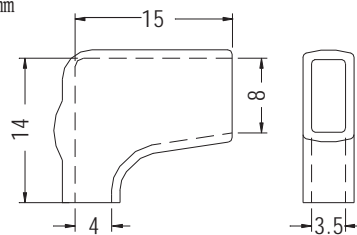

TERMINAL SOFT SLEEVES

- ◆ MATERIAL:SOFT P.V.C
- ◆ COLOR:NATURAL/BLUE
- ◆ UNIT:mm

◆ Please add UL after Part Number for UL purpose.

SERIES-110					
PARTNO	W	D	L	WIRE SIZE(O.D)	PACKAGE
S4020	4.0	2.0	22.0	2.0	1000
S4025		2.5	22.0	2.5	
S4028		2.8	22.0	2.8	
S4030		3.0	22.0	3.0	
S4035		3.5	22.0	3.0	
SERIES-187					
PARTNO	W	D	L	WIRE SIZE(O.D)	PACKAGE
S5825	5.8	2.5	22.0	2.5	1000
S5830		3.0	22.0	3.0	
S5835		3.5	22.0	3.5	
S5840		4.0	22.0	3.5	
SERIES-205					
PARTNO	W	D	L	WIRE SIZE(O.D)	PACKAGE
S6525	6.5	2.5	24.0	2.5	1000
S6530		3.0	24.0	3.0	
S6530/37		3.0	37.0	3.0	
S6535		3.5	24.0	3.5	
S6540		4.0	24.0	4.0	
SERIES-250					
PARTNO	W	D	L	WIRE SIZE(O.D)	PACKAGE
S8030	7.8	3.0	26.0	3.0	1000
S8035		3.5	27.0	3.5	
S8040	8.0	4.0	27.0	4.0	
S8045		4.5	27.0	4.5	
S8050	7.8	5.0	27.0	5.0	
S9535	9.5	3.5	26.0	3.5	

FLAT INSULATING SLEEVES

TERMINAL SOFT SLEEVES

- ◆ MATERIAL:SOFT P.V.C
- ◆ COLOR:NATURAL/BLUE
- ◆ UNIT:mm

PARTNO	W	D	L	PACKAGE
R4028/38	5.0	2.8	32.0	1000
R5025	5.0	2.5	33.0	
R5028	5.0	2.8	33.0	
R5030	5.0	3.1	33.0	
R5035	5.2	3.5	33.0	
R5040	5.5	4.0	33.0	

TERMINAL SOFT SLEEVES

- ◆ MATERIAL:SOFT P.V.C
- ◆ COLOR:NATURAL
- ◆ UNIT:mm

WIRE SIZE(O.D) Ø4.0

PARTNO	PACKAGE
F8040	1000