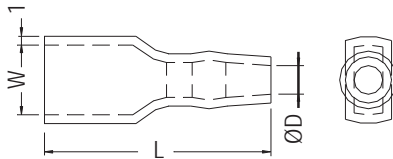

TERMINAL SOFT SLEEVES

- ◆ MATERIAL:SOFT P.V.C
- ◆ COLOR:NATURAL/BLUE
- ◆ UNIT:mm

◆ Please add UL after Part Number for UL purpose.

SERIES-110					
PARTNO	W	D	L	WIRE SIZE(O.D)	PACKAGE
S4020	4.0	2.0	22.0	2.0	1000
S4025		2.5	22.0	2.5	
S4028		2.8	22.0	2.8	
S4030		3.0	22.0	3.0	
S4035		3.5	22.0	3.0	
SERIES-187					
PARTNO	W	D	L	WIRE SIZE(O.D)	PACKAGE
S5825	5.8	2.5	22.0	2.5	1000
S5830		3.0	22.0	3.0	
S5835		3.5	22.0	3.5	
S5840		4.0	22.0	3.5	
SERIES-205					
PARTNO	W	D	L	WIRE SIZE(O.D)	PACKAGE
S6525	6.5	2.5	24.0	2.5	1000
S6530		3.0	24.0	3.0	
S6530/37		3.0	37.0	3.0	
S6535		3.5	24.0	3.5	
S6540		4.0	24.0	4.0	
SERIES-250					
PARTNO	W	D	L	WIRE SIZE(O.D)	PACKAGE
S8030	7.8	3.0	26.0	3.0	1000
S8035		3.5	27.0	3.5	
S8040	8.0	4.0	27.0	4.0	
S8045		4.5	27.0	4.5	
S8050	7.8	5.0	27.0	5.0	
S9535	9.5	3.5	26.0	3.5	

FLAT INSULATING SLEEVES

TERMINAL SOFT SLEEVES

- ◆ MATERIAL:SOFT P.V.C
- ◆ COLOR:NATURAL/BLUE
- ◆ UNIT:mm

PARTNO	W	D	L	PACKAGE
R4028/38	5.0	2.8	32.0	1000
R5025	5.0	2.5	33.0	
R5028	5.0	2.8	33.0	
R5030	5.0	3.1	33.0	
R5035	5.2	3.5	33.0	
R5040	5.5	4.0	33.0	

TERMINAL SOFT SLEEVES

- ◆ MATERIAL:SOFT P.V.C
- ◆ COLOR:NATURAL
- ◆ UNIT:mm

WIRE SIZE(O.D) Ø4.0

PARTNO	PACKAGE
F8040	1000